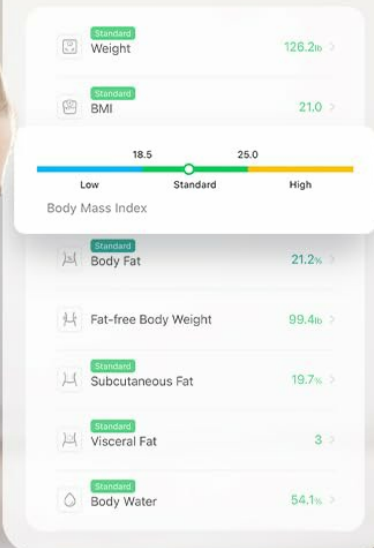

Weighing Report