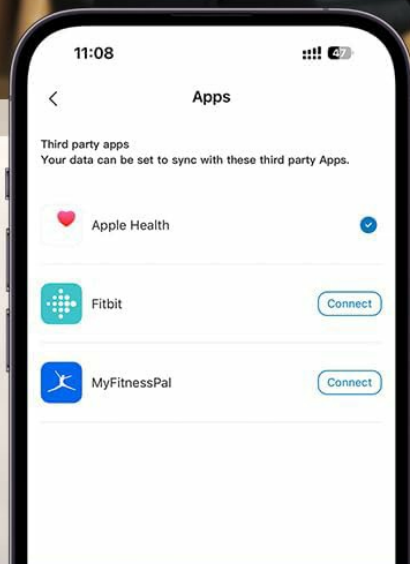

## 1. Battery Installation

The RENPHO scale requires 3 AAA batteries (included). Open the battery compartment on the underside of the scale and insert the batteries, ensuring correct polarity (+/-). Close the compartment securely.

## 2. App Download and Installation

Download the **RENPHO Health App** from the App Store (for iOS devices) or Google Play (for Android devices). You can also scan the QR code provided in the product packaging or on the product page to quickly access the app download.

[Scan to Download RENPHO Health App](#)

## Compatible with

Myfitnesspal

Apple Health

Samsung Health

Image: A smartphone displaying the RENPHO Health App download page, with icons for the App Store and Google Play, and a QR code for easy access.