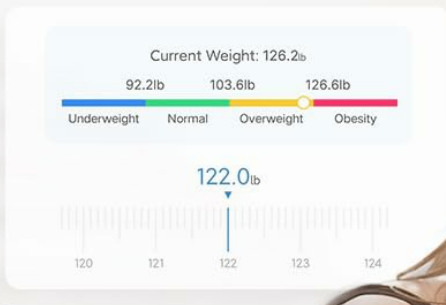

- **Historical Data & Trends:** View your measurements over time with detailed graphs (weekly, monthly, yearly) to identify trends and patterns.
- **Smart Sharing:** Share your progress with family and friends, or allow multiple users to track their data on the same scale.
- **Fitness App Sync:** Connect your RENPHO Health App data with other popular fitness apps like Samsung Health, Apple Health, and MyFitnessPal for a unified health overview.

Track Your Fitness Journey

Record your efforts with detailed graphs on the Renpho Health App toward your fitness goal!

Goal Management