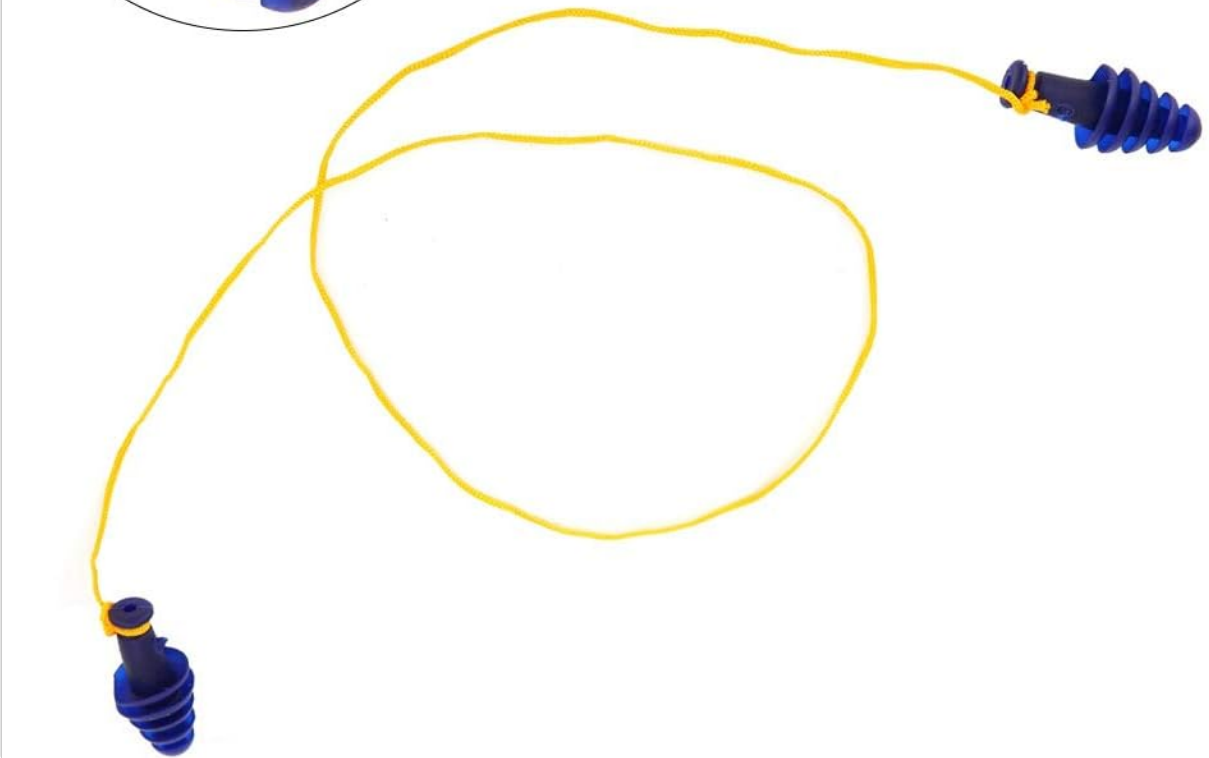

Image 8.1: Earplugs highlighting their 25 dB NRR for effective noise reduction.