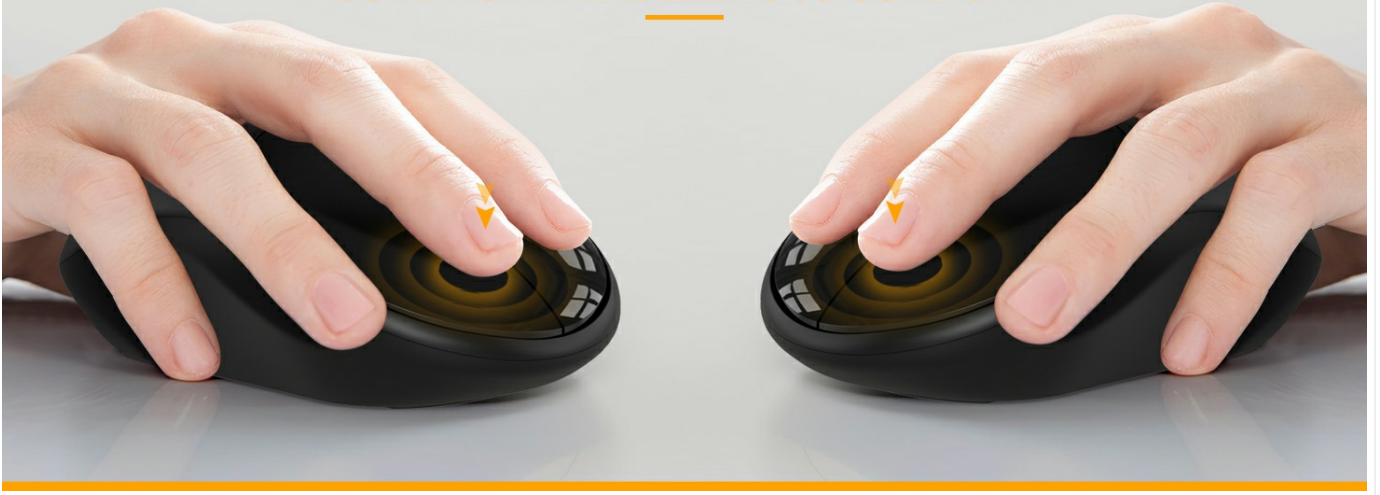

SILENT AND EFFORTLESS TYPING

Image: Hands positioned on the keyboard, illustrating the silent and smooth typing experience.

ERGONOMIC DESIGN

Reduces wrist pressure and fits your palm perfectly

Image: A side profile of the keyboard demonstrating its ergonomic tilt angle, designed for comfortable use.

COMPACT AMBIDEXTROUS COMFORT

Image: An overhead view of the keyboard, with a focus on the 12 dedicated shortcut keys for enhanced productivity.

WISFOX

WIRELESS KEYBOARD AND MOUSE COMBO

Image: A close-up of the keyboard's upper right corner, showing the Num Lock, Caps Lock, and Power LED indicators.

Mouse Features

- **Silent Click:** Reduces click noise for a quieter environment.
- **Compact Design:** Comfortable for both left and right-handed users.
- **Smart Power Saving:** Enters auto-sleep mode after 8 minutes of inactivity to conserve battery.