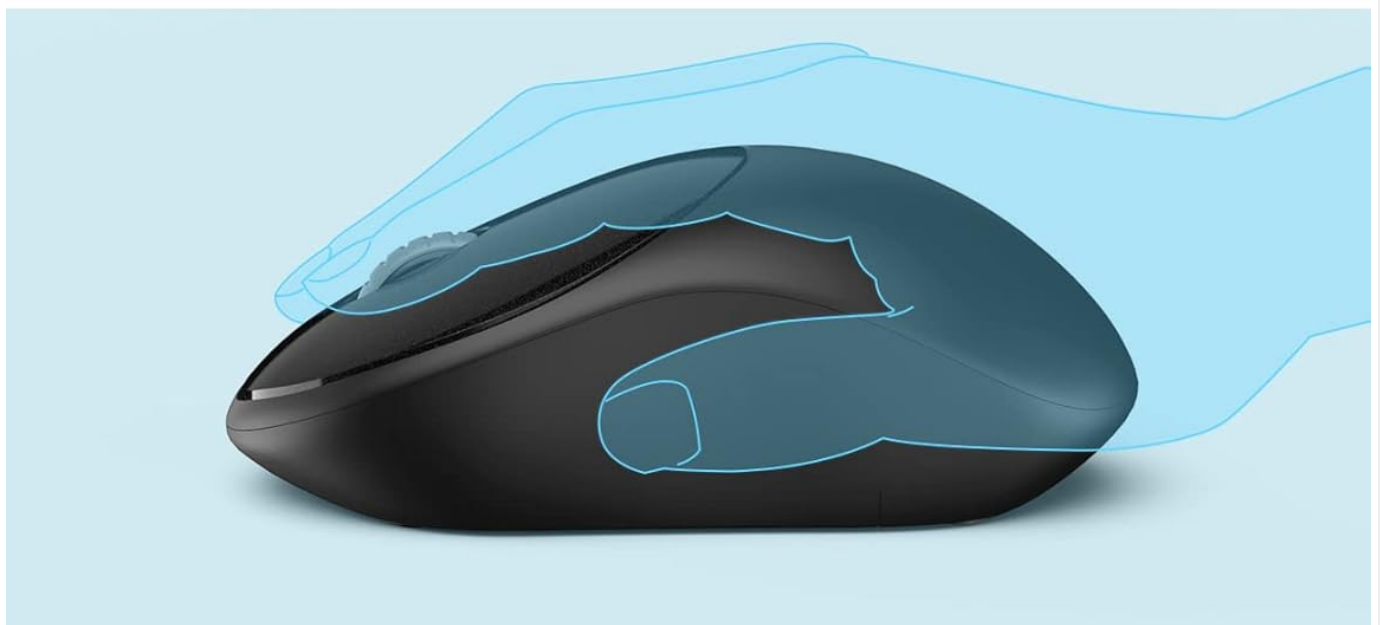

SILENT AND EFFORTLESS TYPING

Image: Hands positioned on the keyboard, illustrating the silent and smooth typing experience.

ERGONOMIC DESIGN

Reduces wrist pressure and fits your palm perfectly

Image: A side profile of the keyboard demonstrating its ergonomic tilt angle, designed for comfortable use.

COMPACT AMBIDEXTROUS COMFORT

Image: An overhead view of the keyboard, with a focus on the 12 dedicated shortcut keys for enhanced productivity.

WISFOX

WIRELESS KEYBOARD AND MOUSE COMBO

Image: A close-up of the keyboard's upper right corner, showing the Num Lock, Caps Lock, and Power LED indicators.