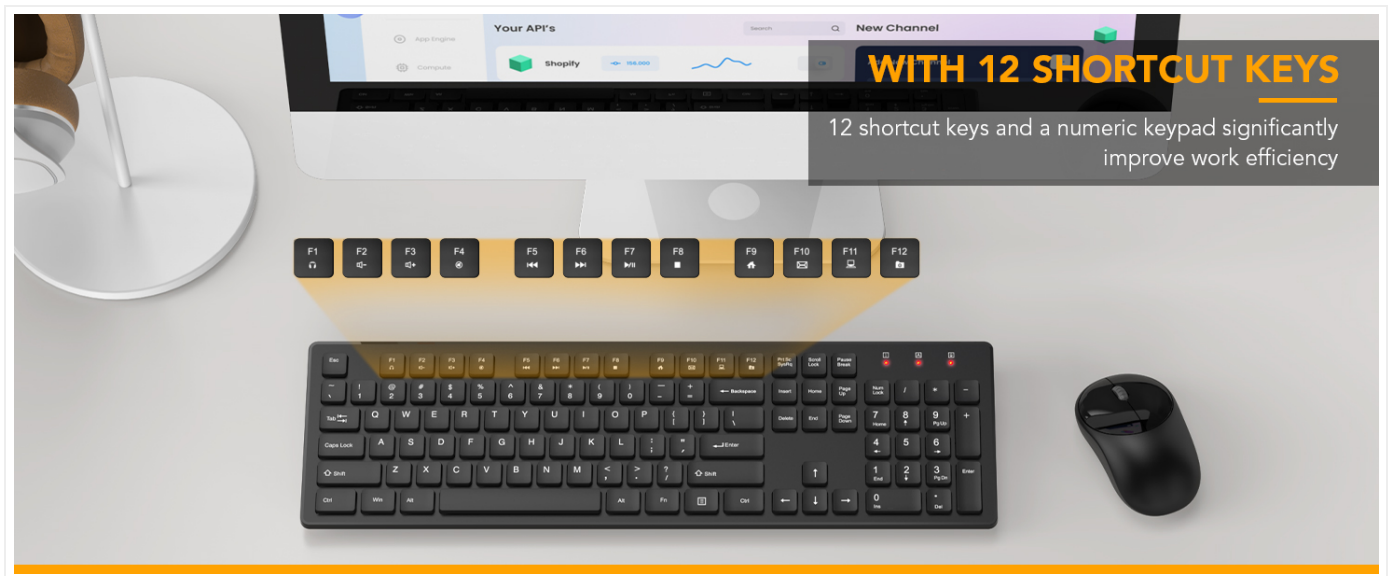

Smart TV

Image: Three icons representing compatibility with PC, Laptop, and Smart TV setups.

Image: Logos of various operating systems including Mac OS, Windows, Chrome OS, and Linux, indicating broad compatibility.