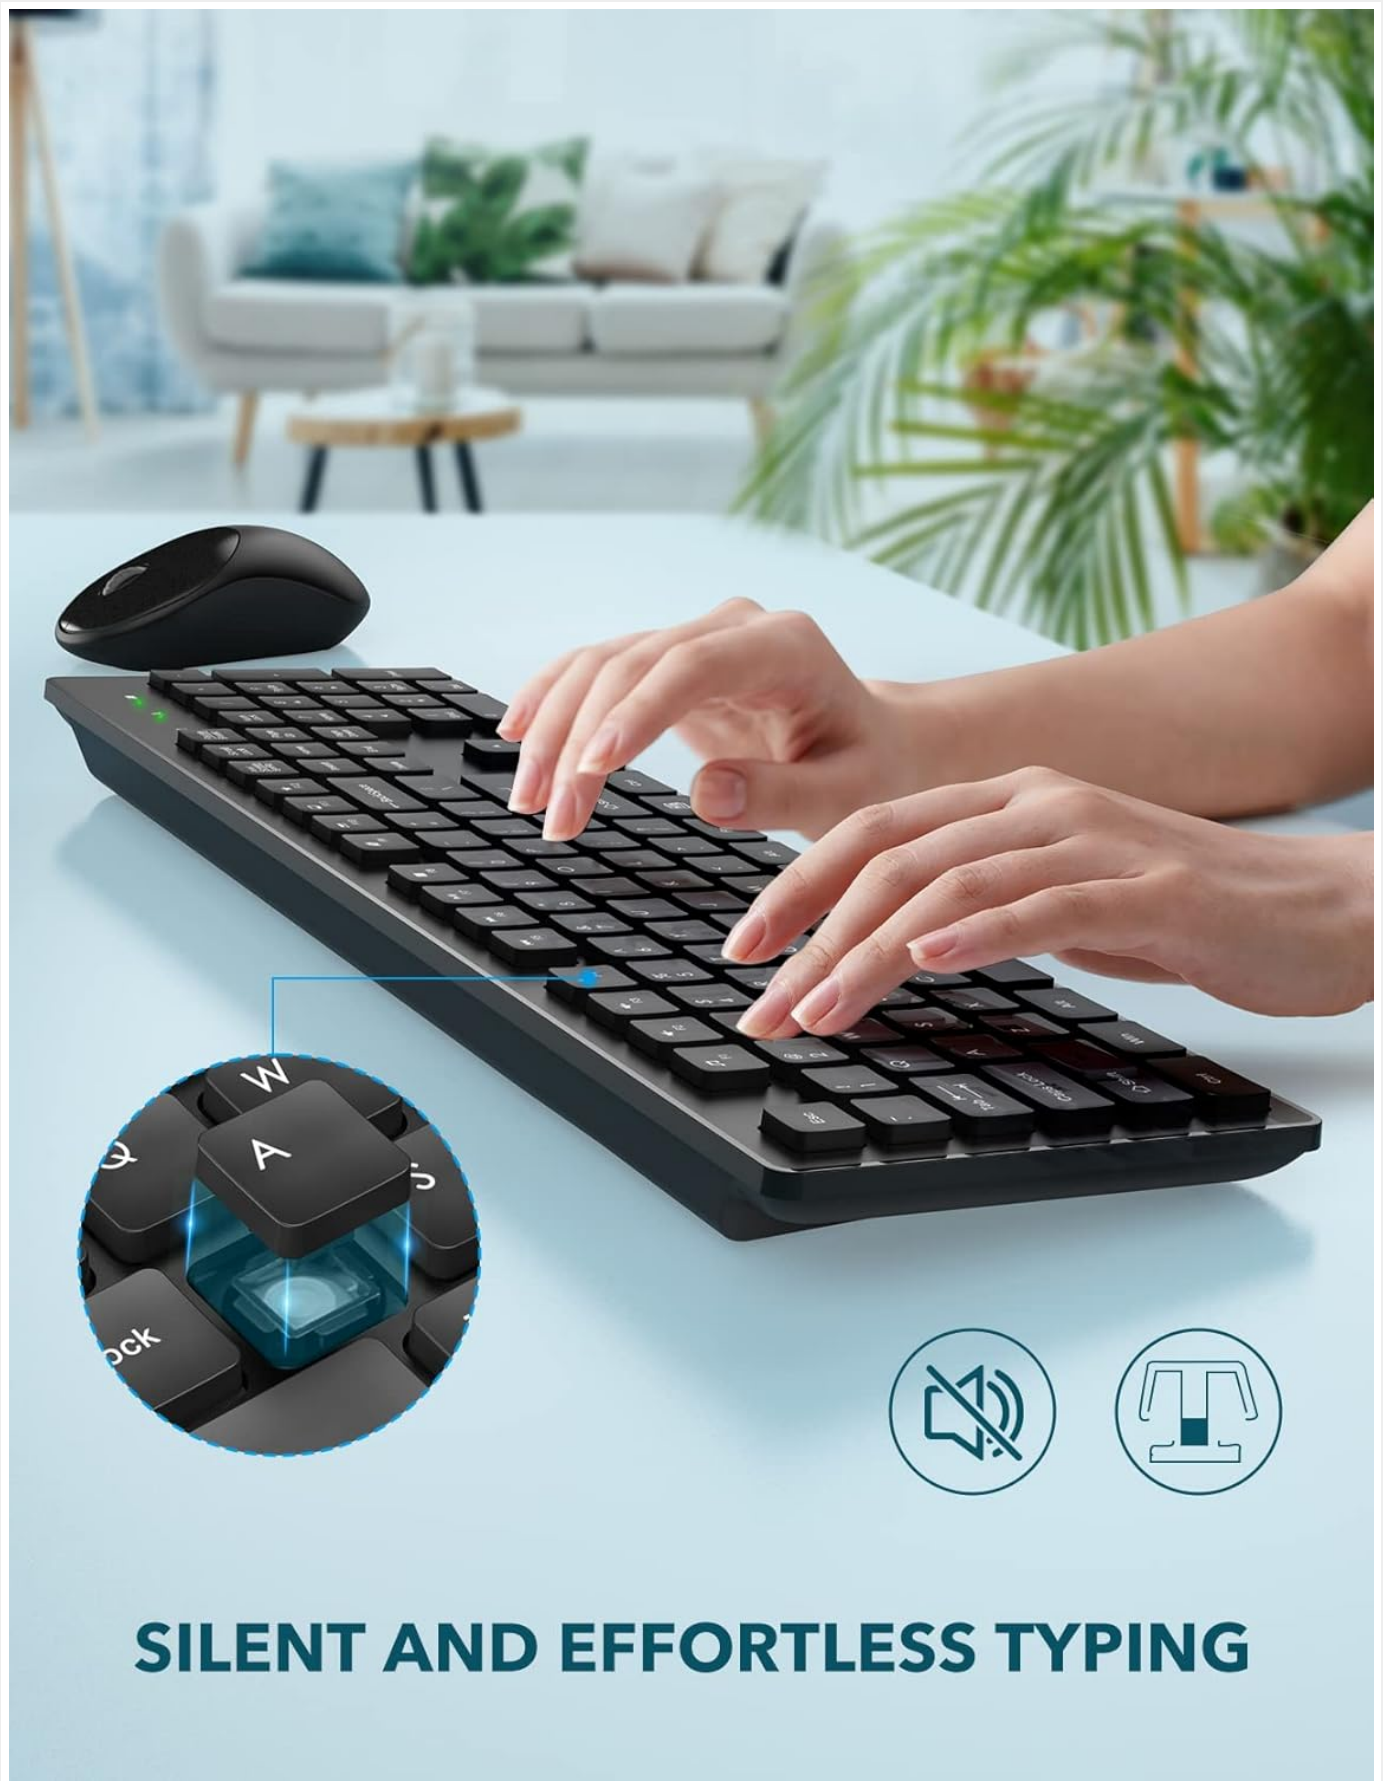

Plug and Play

2.4GHz Stable Connection

Image: A visual representation of the USB receiver plugged into a laptop, illustrating its wireless connection to both the keyboard and mouse.

Image: A detailed view of the USB receiver inserted into a laptop's USB port, ready for use.

The effective wireless range is up to 34 feet (approximately 10 meters).

OPERATING INSTRUCTIONS

Keyboard Features

- **Full-Size Layout:** Includes a numeric keypad and function keys for comprehensive input.
- **Silent Keys:** Designed for quiet and comfortable typing.
- **12 Function Hotkeys:** Easy access to multimedia controls and common applications.
- **Ergonomic Design:** Features an ergonomic tilt angle to reduce wrist strain.
- **Splash-Proof:** Protects internal components from accidental liquid spills.

SILENT AND EFFORTLESS TYPING

Image: Hands positioned on the keyboard, illustrating the silent and smooth typing experience.

ERGONOMIC DESIGN

Reduces wrist pressure and fits your palm perfectly

Image: A side profile of the keyboard demonstrating its ergonomic tilt angle, designed for comfortable use.