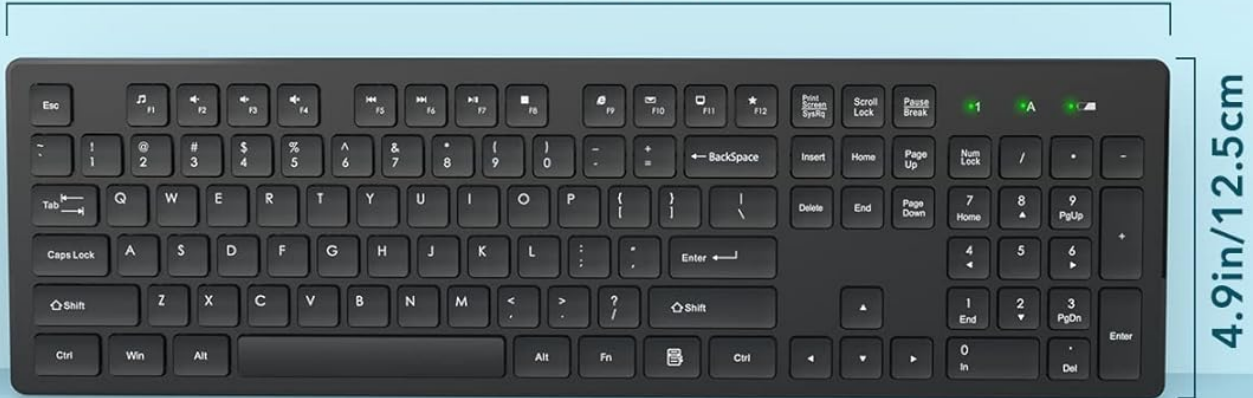

COMPACT FULL-SIZE KEYBOARD

16.9in/43cm