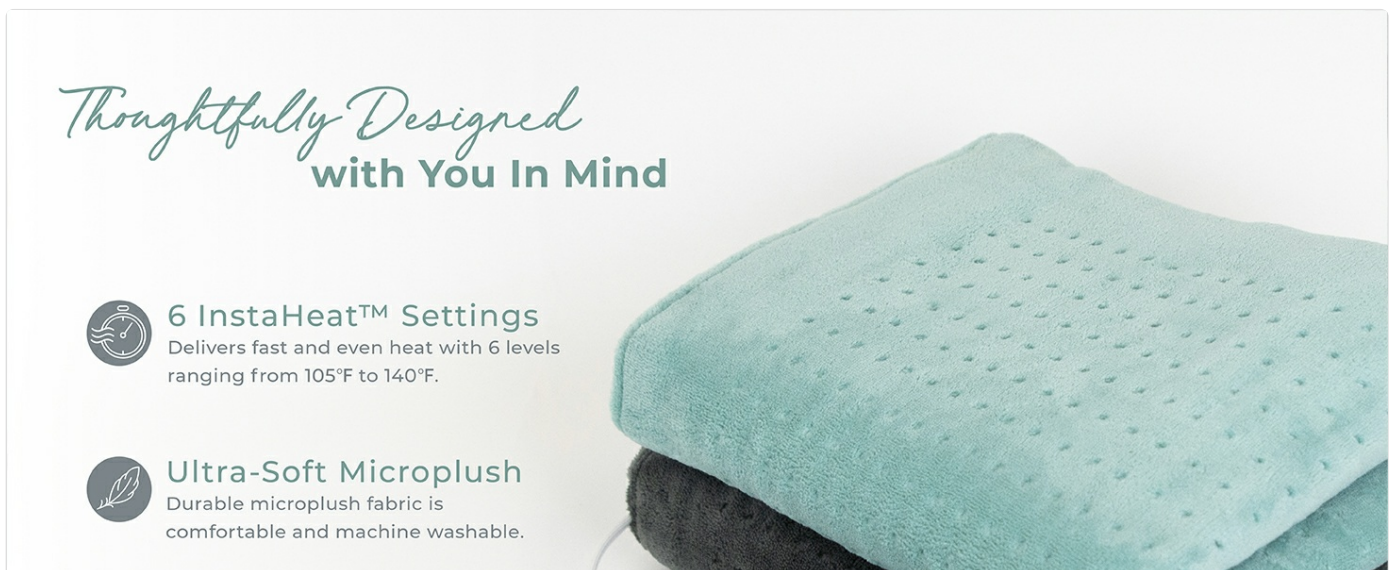

pain.

- **Warms Up Instantly:** Feel the heat within seconds with InstaHeat Technology. Use the ergonomic LCD controller to choose from 6 heat settings ranging from 105-140°F. The automatic shut-off timer prevents the pad from overheating after 120 minutes to conserve energy and provide worry-free use.
- **Dry or Moist Heat Therapy:** This ultra-wide heating pad can be used for dry heat therapy or moist heat therapy. For moist heat, simply dampen the pad with a spray bottle for deeper heat penetration as you relax.
- **Soft Fabric & Extra Long Cord:** Gentle, machine-washable microplush fabric feels soft and comforting on bare skin and offers maximum comfort for daily use. The 9-foot cord allows you to adjust positions and pad placement with ease while relaxing on your bed, couch, or office chair.
- **5-Year Manufacturer's Warranty:** This electric heating pad comes with a detachable LCD controller, storage bag, and Pure Enrichment's guaranteed 5 Year Manufacturer's Warranty. Our customer support team provides quality service and peace of mind to millions worldwide all from a brand you can trust.

Image: Infographic highlighting key features: 6 InstaHeat settings, ultra-soft microplush, backlit LCD display, automatic shut-off, and a long detachable cord.

SETUP

1. **Unpack:** Carefully remove the heating pad and its controller from the packaging.
2. **Connect Controller:** Ensure the detachable LCD controller is securely connected to the heating pad.
3. **Power Connection:** Plug the 9-foot power cord into a standard 120-volt electrical outlet.