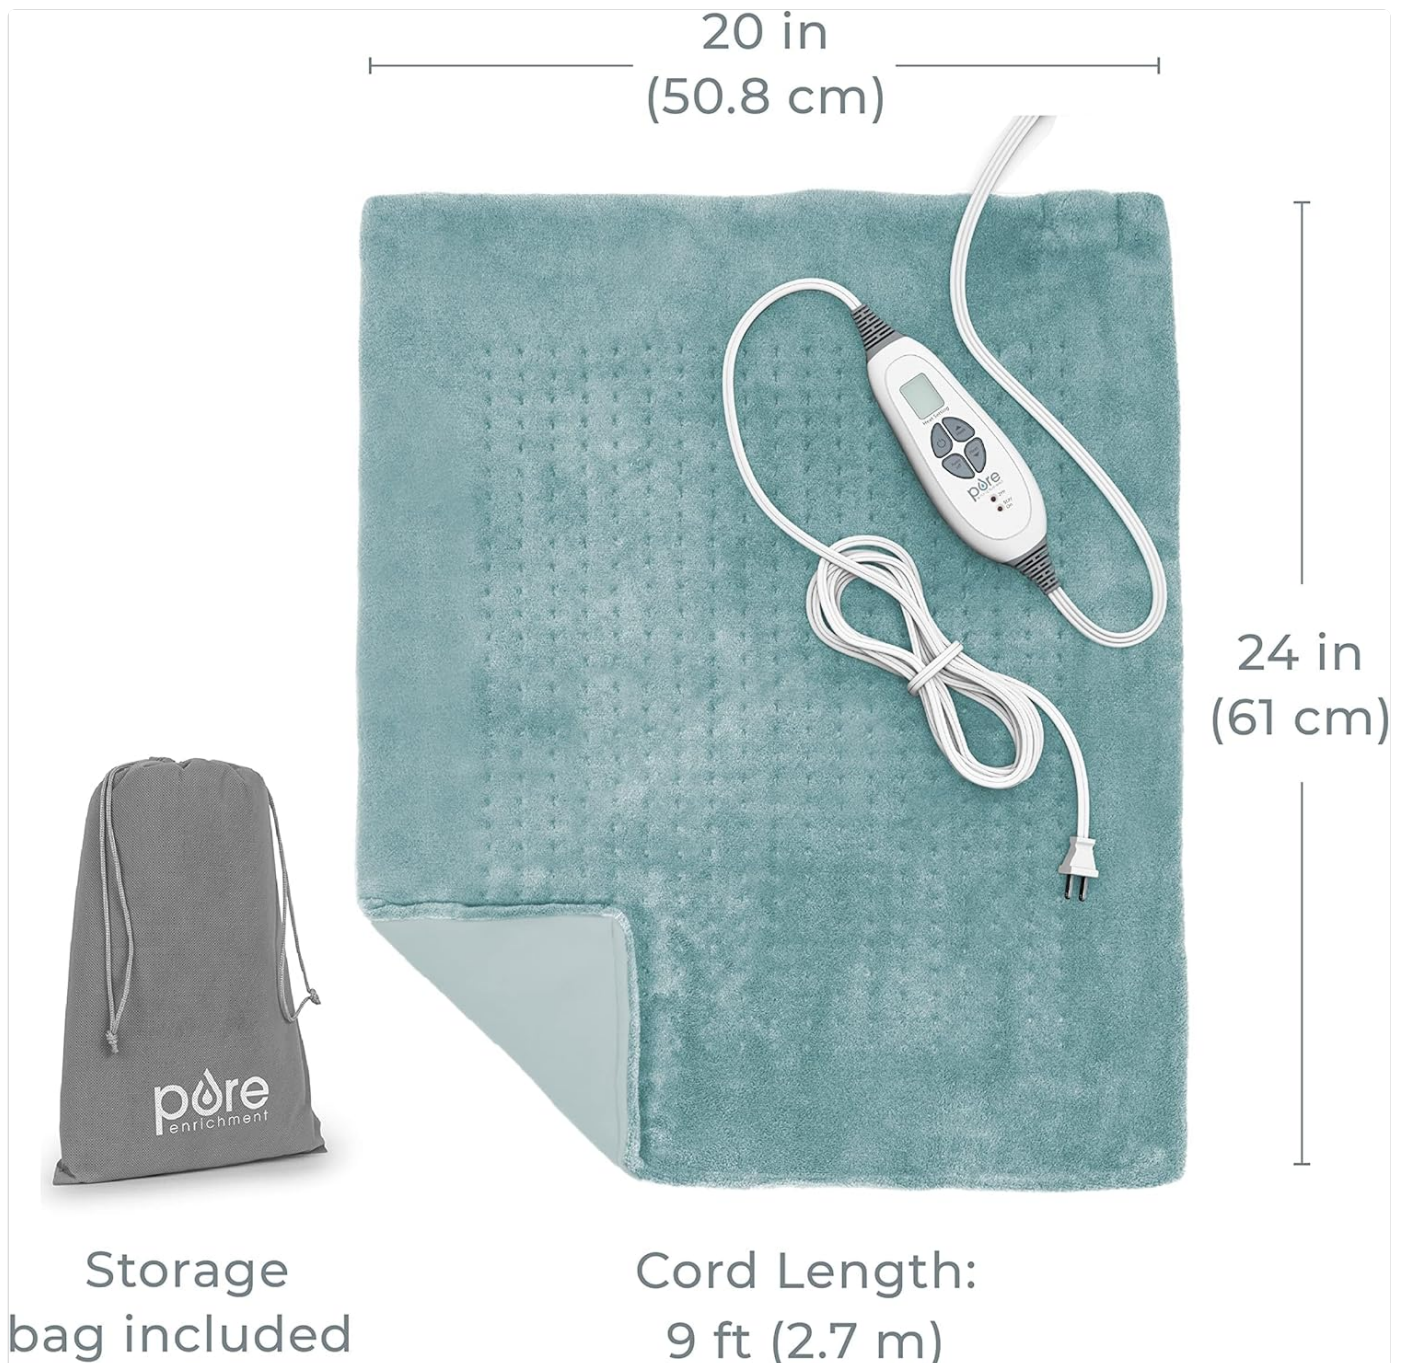

Image: Infographic highlighting key features: 6 InstaHeat settings, ultra-soft microplush, backlit LCD display, automatic shut-off, and a long detachable cord.

SETUP

1. **Unpack:** Carefully remove the heating pad and its controller from the packaging.
2. **Connect Controller:** Ensure the detachable LCD controller is securely connected to the heating pad.
3. **Power Connection:** Plug the 9-foot power cord into a standard 120-volt electrical outlet.

Image: Overhead view of the heating pad showing its 20x24 inch dimensions, the attached controller, and the included storage bag.

OPERATING INSTRUCTIONS

The PureRelief Ultra-Wide Heating Pad is designed for ease of use with its intuitive LCD controller.

SPECIFICATIONS

Product Dimensions	24 x 20 x 0.5 inches
Weight	1.94 Pounds
Material	Microplush
Color	Sea Glass
Heat Settings	6 (105-140°F)
Auto Shut-Off	120 minutes
Cord Length	9 feet
Wattage	120 watts
Voltage	120 volts