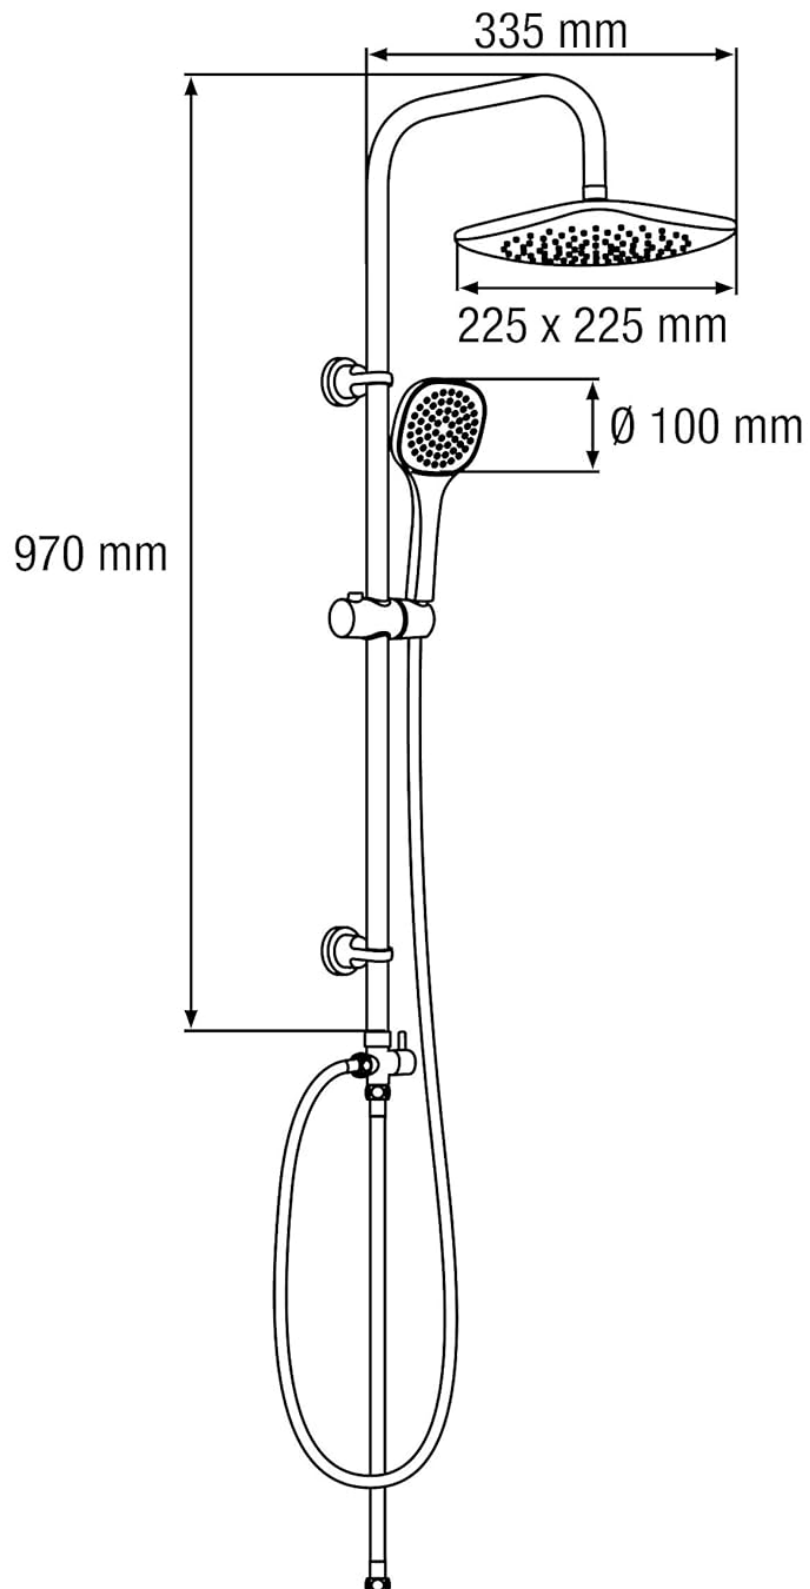

# Produkt-Abmessungen

Image: The Cornat Square Neo TECBW3414 Shower System shown installed in a contemporary bathroom setting, highlighting its chrome finish and square design.

## SETUP AND INSTALLATION

1. **Preparation:** Ensure all components are present and undamaged. Gather necessary tools for wall mounting.

2. **Mounting the Riser:** The riser features height-adjustable wall brackets for flexible positioning. Securely attach the wall brackets to your desired location on the wall.
3. **Connecting Water Supply:** Connect the shower system to your water supply using the 1/2 inch thread. The connection hose length is 50 cm. Ensure all connections are tight to prevent leaks.
4. **Attaching Shower Head and Hand Shower:** Install the square shower head (225 x 225 mm) and the hand shower. The shower head's tilt is adjustable via a ball joint. The hand shower can be easily hung and adjusted using its push-button slider.

Image: A technical diagram illustrating the key dimensions of the Cornat Square Neo TECBW3414 Shower System, including the riser length (970 mm), shower head size (225 x 225 mm), and output (335 mm).

**Note:** For optimal performance, ensure proper sealing of all connections. If you are unsure about any installation steps, consult a qualified plumber.

## SPECIFICATIONS

---

Feature	Specification
Brand	Cornat
Model Number	TECBW3414
Color	Chrome-plated
Material	Brass
Finish Type	Polished
Mounting Type	Wall Mount
Shower Head Size	225 x 225 mm
Riser Length	97 cm
Output (Projection)	335 mm
Shower Hose Length	150 cm
Connection Hose Length	50 cm
Flow Rate (Shower Head)	13.7 l/min (at 3 bar)
Flow Rate (Hand Shower)	16 l/min (at 3 bar)
Item Weight	2.5 Kilograms (5.5 pounds)
Product Dimensions	39.29 x 13.31 x 3.31 inches