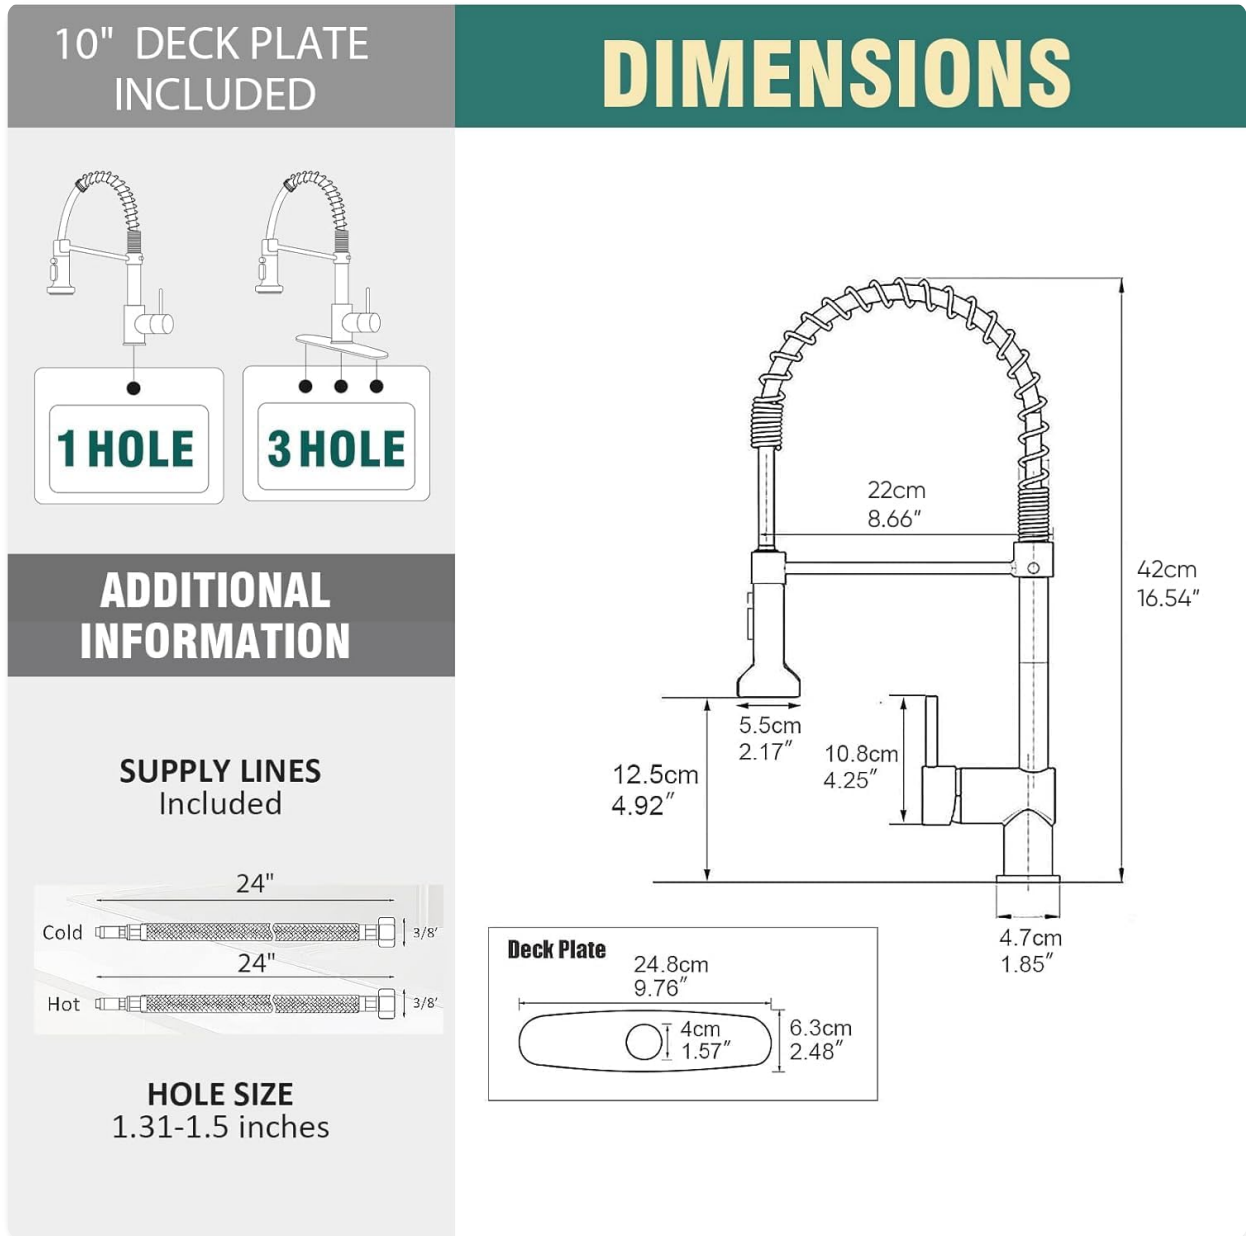

3. PACKAGE CONTENTS

Verify that all components are present before beginning installation:

- Hoimpro Matte Black Spring Kitchen Faucet
- 10-inch Deck Plate (for single or three-hole installation)
- Installation Hardware
- cUPC Hot & Cold Hoses (24 inches long)

Figure 2: Faucet dimensions and included accessories.

4. SETUP AND INSTALLATION

This faucet is designed for either single-hole or three-hole installation using the included 10-inch deck plate. The recommended hole size is 1.31-1.5 inches.

Installation Steps:

- 1. Prepare the Sink:** Ensure the sink area is clean and dry. If replacing an old faucet, remove it and clean any residue.
- 2. Install Deck Plate (Optional):** If your sink has three holes, place the deck plate over the holes. For single-hole sinks, the deck plate is optional for aesthetic preference.
- 3. Mount the Faucet:** Insert the faucet body through the hole(s) in the sink/deck plate. Secure it from underneath the sink using the provided mounting hardware.
- 4. Connect Water Supply Lines:** Attach the hot and cold water supply hoses (24 inches, cUPC certified) to the corresponding water supply valves. The hoses are typically color-coded (red for hot, blue for cold). Ensure connections are hand-tightened, then use a wrench for a quarter turn.