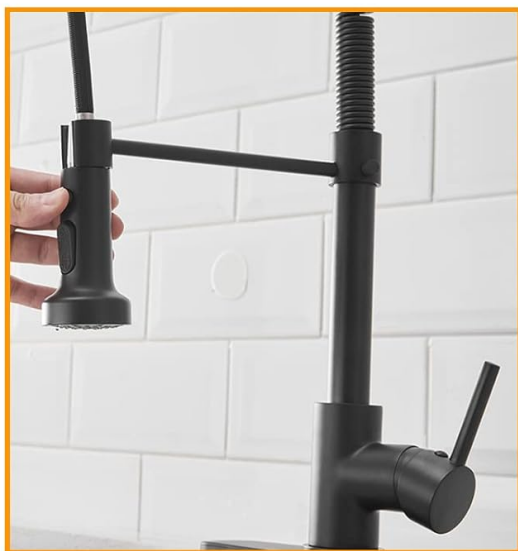

Three-Function Sprayer Head:

The pull-down sprayer head offers three distinct functions for various tasks:

- **Stream:** Ideal for filling pots and general washing.
- **Spray:** Provides a wider coverage for rinsing dishes and cleaning the sink.
- **Pause:** Temporarily stops water flow, useful for multitasking without turning off the main faucet handle.

Switch between modes using the buttons located on the sprayer head.

360-Degree Rotation:

The high-arch spout design allows for 360-degree rotation, providing ample room for various sink activities and easy access to all areas of your sink.

3 FUNCTION FAUCET

✓ OURS: spray /stream / **pause**

✗ OTHERS: spray /stream

No need to turn off faucet during moving or changing sinks.

Figure 3: Three-function sprayer head with stream, spray, and pause modes.