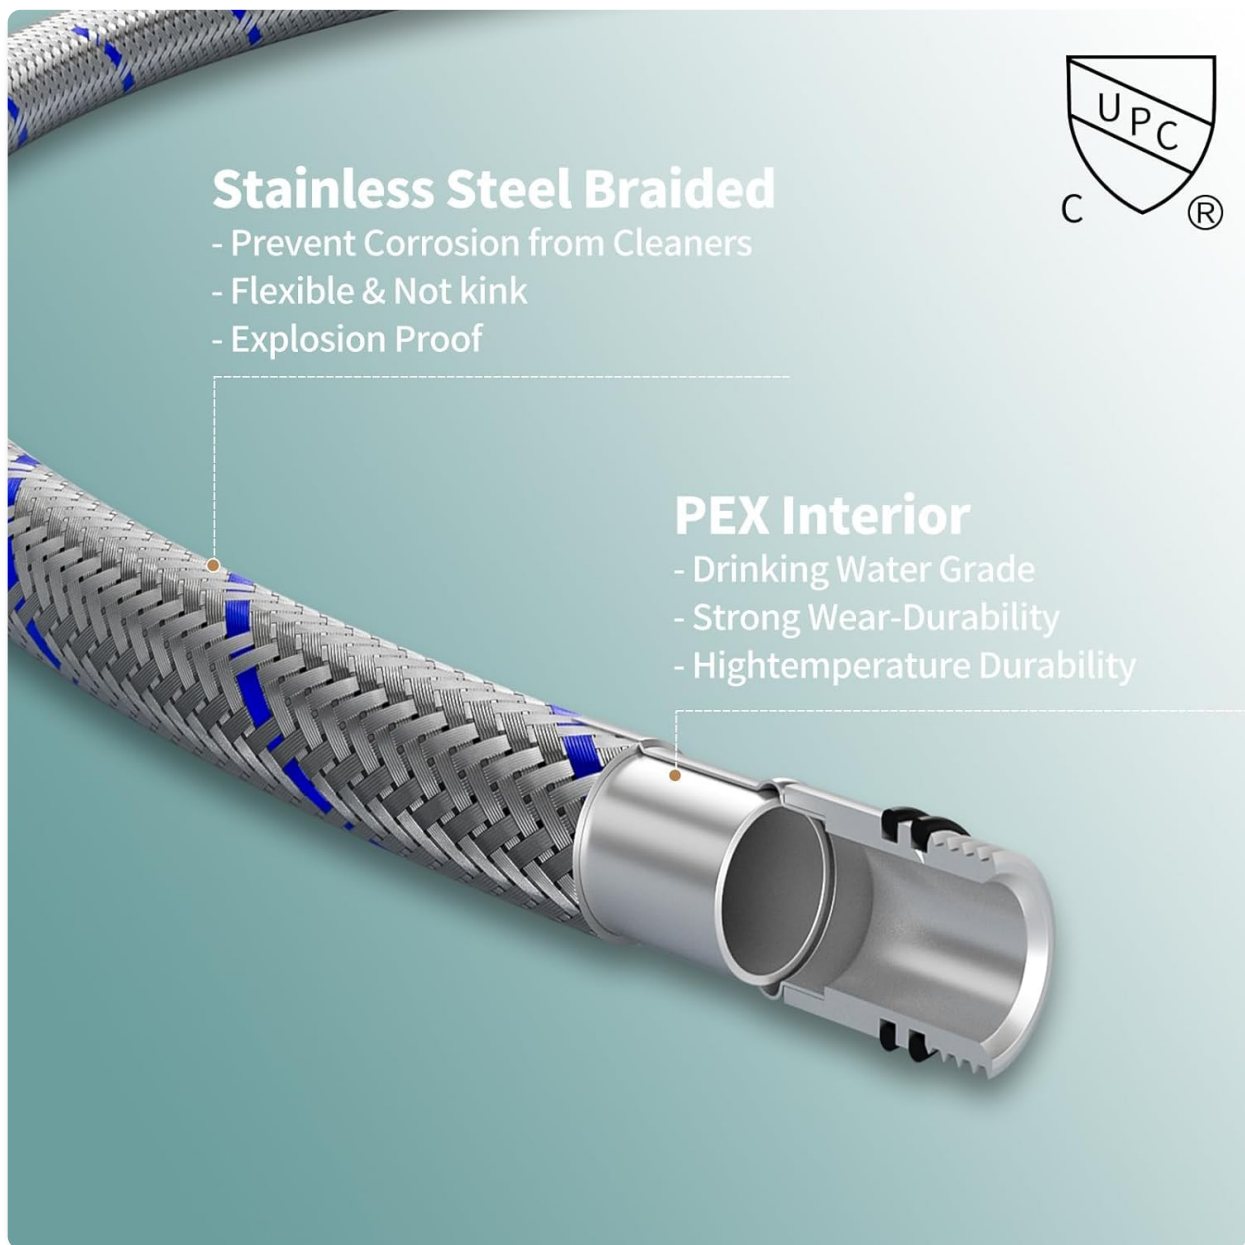

Three-Function Sprayer Head:

The pull-down sprayer head offers three distinct functions for various tasks:

- **Stream:** Ideal for filling pots and general washing.
- **Spray:** Provides a wider coverage for rinsing dishes and cleaning the sink.
- **Pause:** Temporarily stops water flow, useful for multitasking without turning off the main faucet handle.

DRIP-FREE CERAMIC CARTRIDGE

Hoiipro's cartridge Technology utilizes a ceramic disc valve with a real diamond coating to produce a faucet that will last up to 5 million uses.

Figure 4: Illustration of the drip-free ceramic cartridge technology.

Figure 5: Detail of the durable stainless steel braided hose with PEX interior.

7. TROUBLESHOOTING

If you encounter any issues with your faucet, please refer to the following common solutions:

- **Low Water Flow:** Check if the water supply valves are fully open. Inspect the aerator on the sprayer head for mineral buildup and clean if necessary.
- **Leaks:** Ensure all connections, especially the hot and cold supply lines, are securely tightened. Check the O-rings and gaskets for proper seating and damage.
- **Sprayer Not Switching Modes:** Ensure the buttons on the sprayer head are not stuck or obstructed. Clean the sprayer head if there is any debris.
- **Handle Loose:** Tighten the set screw on the handle if it becomes loose.

For persistent issues, please contact Hoimpro customer support.

8. SPECIFICATIONS

Feature	Detail
Brand	Hoimpro
Model Name	H_KTOF_0019_03_BK
Color	Matte Black
Material	Zinc
Finish Type	Painted
Mounting Type	Deck Mount
Number of Handles	1
Hole Count	1 (or 3 with deck plate)
Special Features	360 Swivel, Dual Function Sprayer, Easy to Install, Lead Free, Pull Down Sprayer
Maximum Flow Rate	2.2 Gallons Per Minute
Spout Height	4.92 Inches
Spout Reach	11.62 Inches
Item Weight	3.31 Pounds
Product Dimensions	8.66"D x 2.17"W x 16.54"H
Hose Length	10 Inches (internal pull-down hose) / 24 Inches (supply hoses)
Certificate Type	cUPC Certificate