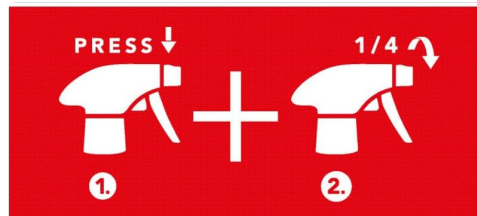

MELLERUD 2001002374

MELLERUD High-Gloss Front Cleaner User Manual

Brand: MELLERUD | Model: 2001002374

1. PRODUCT OVERVIEW

The MELLERUD High-Gloss Front Cleaner is an effective spray designed for the thorough cleaning of high-gloss surfaces. It effortlessly removes superficial dirt, deeply embedded grease, and fingerprints from kitchen fronts, bathroom furniture, and living room furniture. Its gentle formula ensures safe application on sensitive surfaces such as acrylic glass, glass, painted, and foiled high-gloss finishes, leaving a streak-free shine.

Image 2.1: Detailed product label showing ingredients and safety instructions. Note the "Keep out of reach of children" pictogram.

3. PREPARATION

Before applying the cleaner, ensure the surface is free from loose debris. For sensitive or unfamiliar surfaces, it is recommended to test the product on an inconspicuous area first to ensure compatibility and desired results.

Image 3.1: Instructions for opening the spray nozzle: 1. Press down, 2. Turn 1/4 turn to open.

4. APPLICATION INSTRUCTIONS

Follow these steps for optimal cleaning results:

1. **Prepare the Nozzle:** Ensure the spray nozzle is in the "ON" position by pressing down and turning 1/4 turn (refer to Image 3.1).
2. **Spray Evenly:** Spray the cleaner evenly onto the surface to be treated.
3. **Wipe Immediately:** Immediately wipe the sprayed area with a soft, lint-free cloth. Do not allow the product to dry on the surface.
4. **For Larger Surfaces:** For larger areas, it is recommended to use a squeegee for even distribution and removal. Do not re-polish after wiping.
5. **Close Nozzle:** After use, turn the nozzle back to the "OFF" position to prevent accidental spraying.