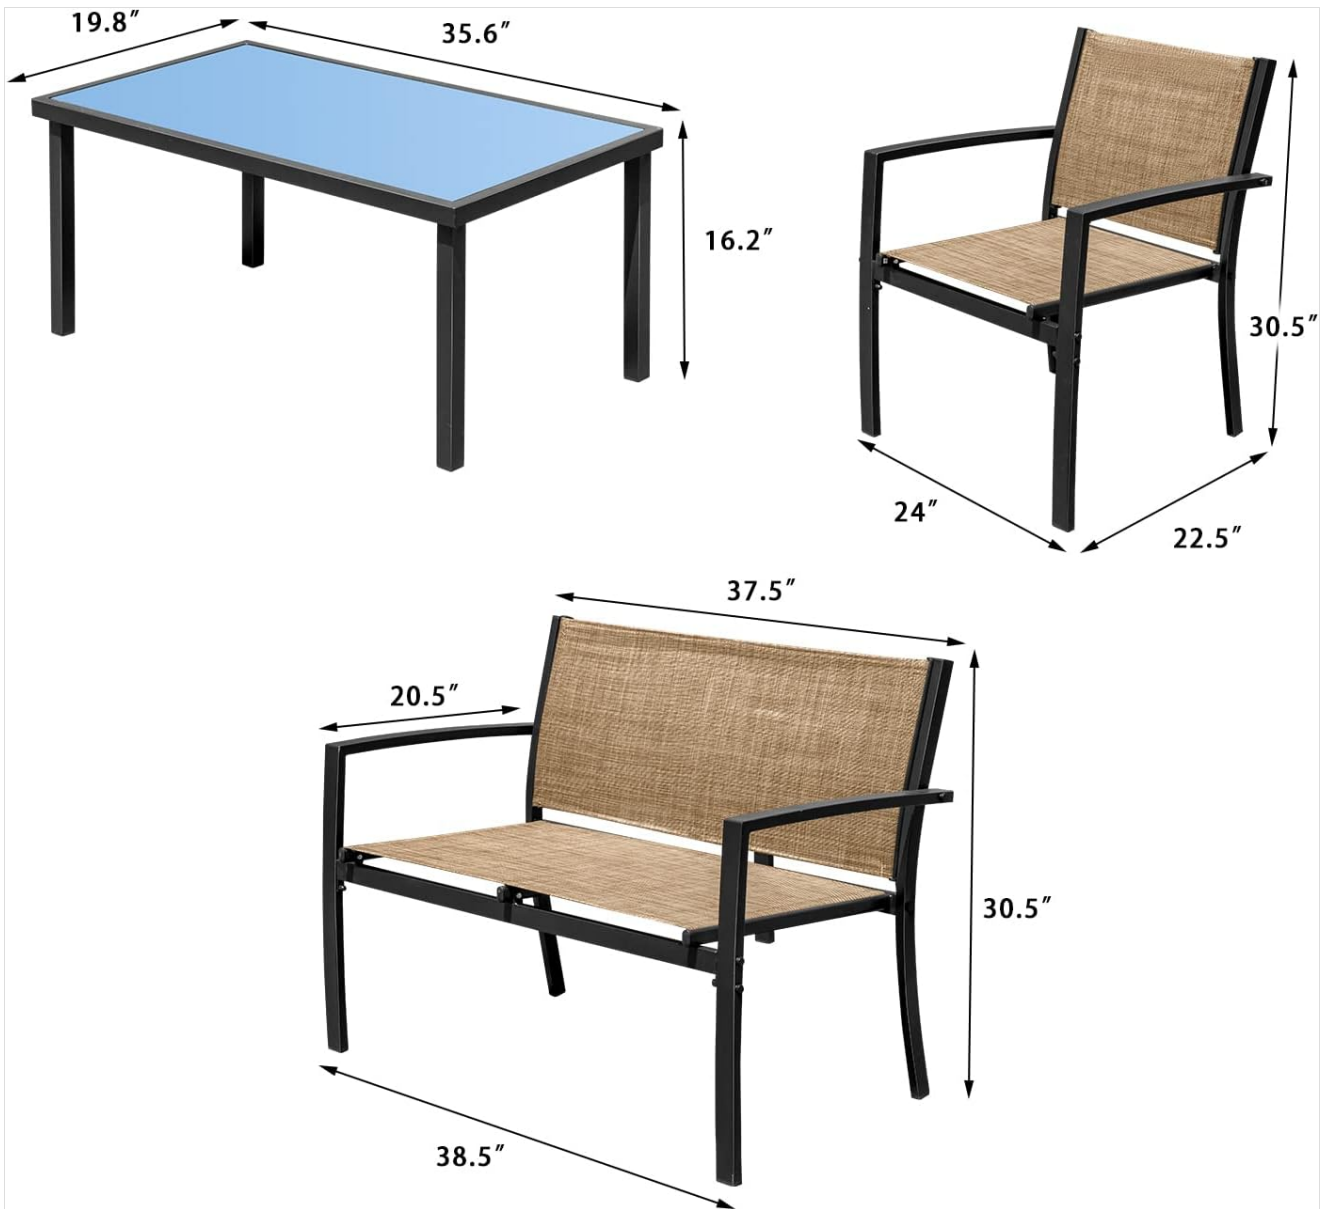

### 2.2. Product Components and Dimensions

The set includes the following components with approximate dimensions:

- 2 x Single Chairs
- 1 x Loveseat
- 1 x Glass Coffee Table

#### Approximate Dimensions

Component	Dimensions (L x W x H)
-----------	------------------------

Component	Dimensions (L x W x H)
Coffee Table	35.6" x 19.8" x 16.2"
Single Chair	24" x 22.5" x 30.5"
Loveseat	38.5" x 20.5" x 30.5"

Total Item Weight: 55.6 pounds.

Image 1: Overview of the Devoko 4-Piece Patio Furniture Set.

Image 2: Detailed dimensions for the coffee table, single chair, and loveseat.

## 9. SPECIFICATIONS

---

- **Model Number:** DV18M
- **Material:** Steel, Textilene Fabric
- **Color:** Yellow (as per current model)
- **Item Weight:** 55.6 pounds
- **Overall Product Dimensions:** 35.6 x 22.5 x 30.5 inches (This refers to the largest single component's general dimension, specific component dimensions are listed in Section 2.2)
- **Assembly:** Required (Instructions included)
- **Product Care:** Wipe with Dry Cloth