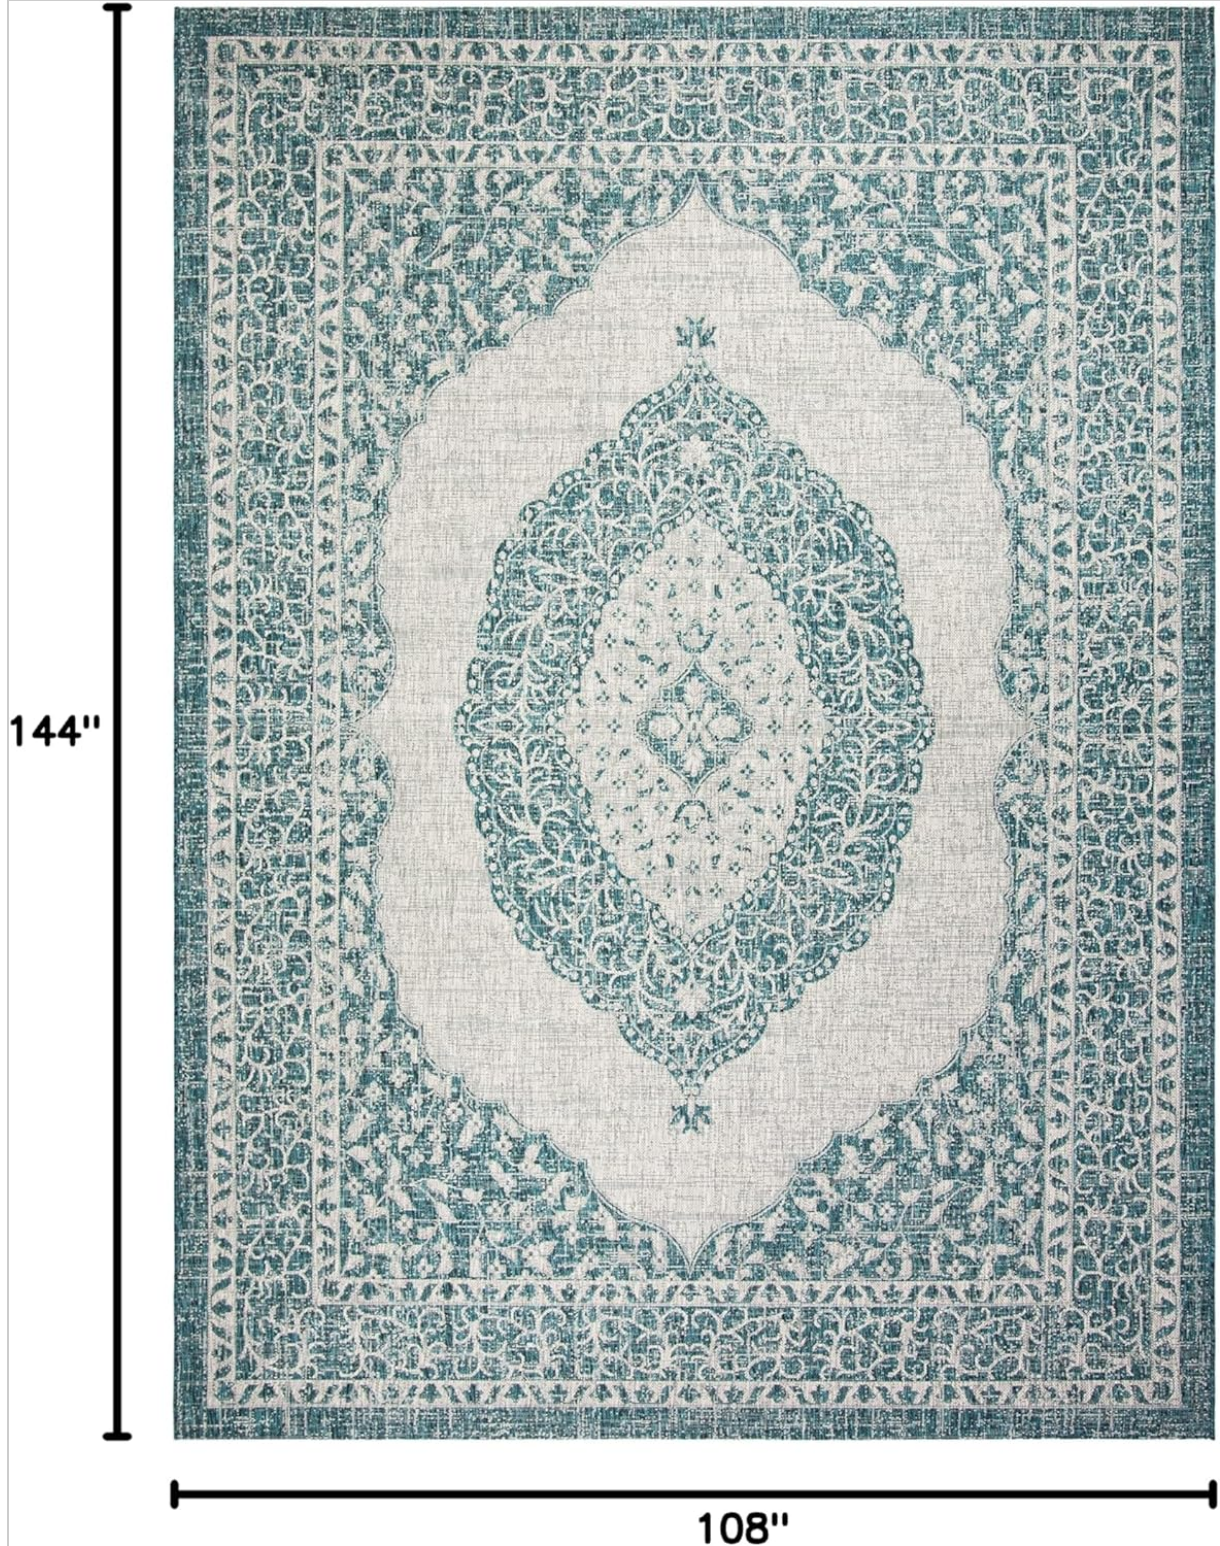

Image: SAFAVIEH Courtyard Collection CY8751 Area Rug in Light Grey/Teal, showcasing its design and texture.

SETUP

1. **Unpack the Rug:** Carefully remove the rug from its packaging.
2. **Unroll and Flatten:** Unroll the rug in your desired location. Due to packaging, the rug may have temporary creases or curls. To help it flatten, reverse roll the rug (roll it in the opposite direction) or place heavy objects on the corners for 24-48 hours.
3. **Placement:** For outdoor use, place the rug on a clean, dry surface. For indoor use, consider a non-slip rug pad (not included) to prevent movement and provide additional cushioning.

Image: Diagram showing the dimensions of the SAFAVIEH Courtyard Collection CY8751 Area Rug, measuring 144 inches in length and 108 inches in width.

OPERATING (USAGE GUIDELINES)

- **Indoor Use:** This rug is suitable for high-traffic areas such as living rooms, dining rooms, mudrooms, and entryways.
- **Outdoor Use:** Ideal for patios, decks, backyards, and poolside areas. The rug is designed to be weather and UV-resistant.
- **Pet and Kid Friendly:** The durable synthetic fibers are designed to withstand daily activity from pets and children.