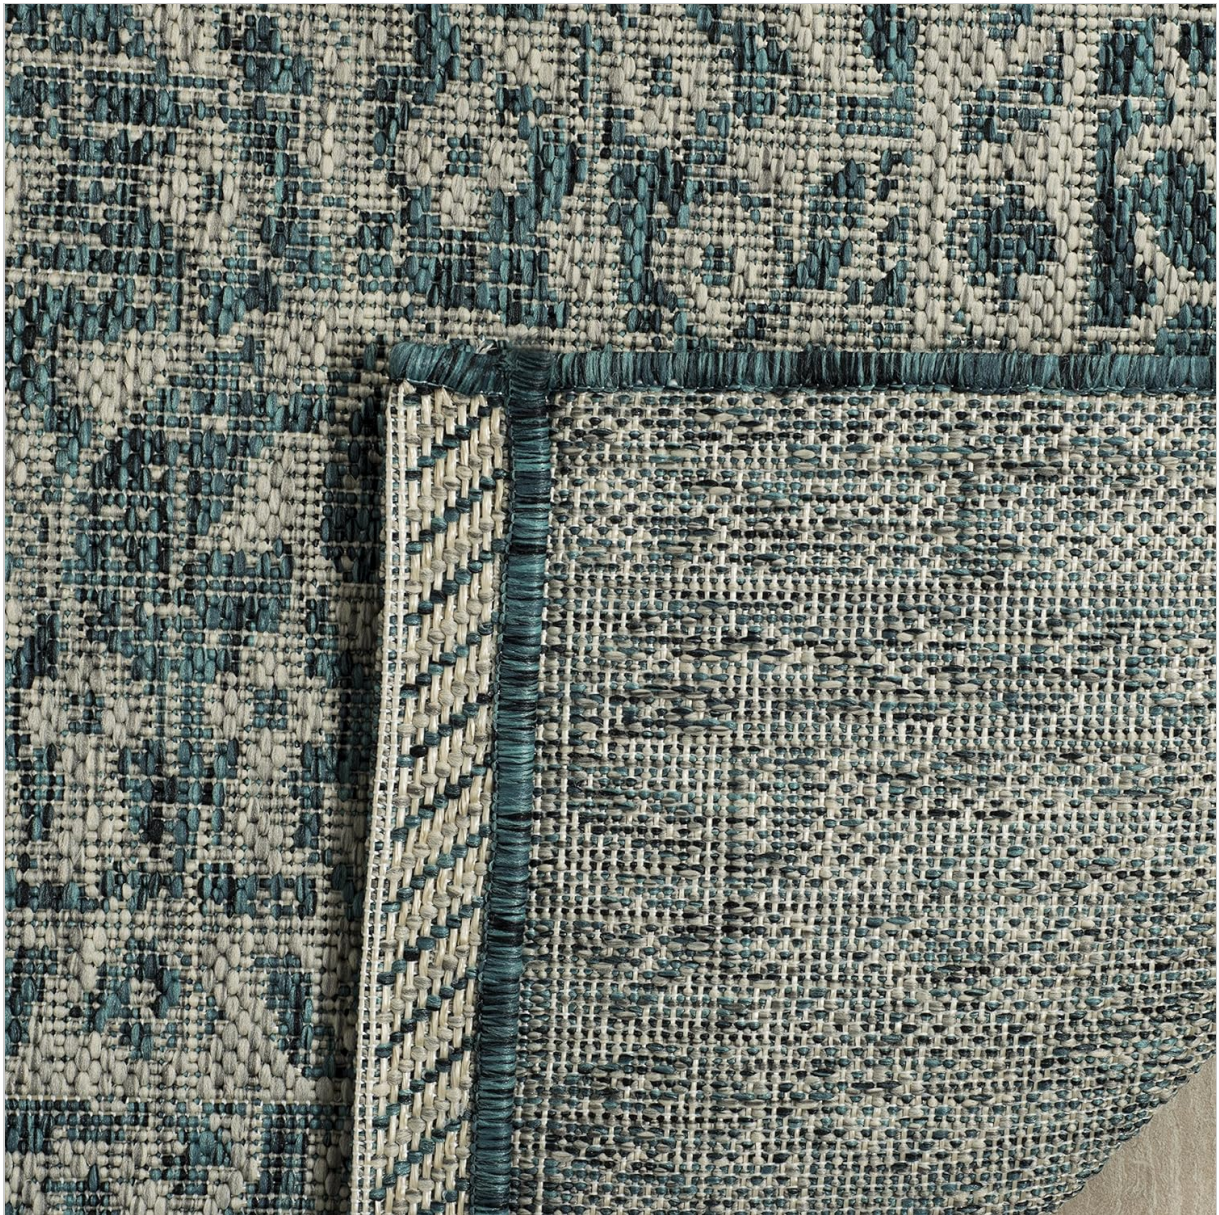

MAINTENANCE

Regular maintenance will help preserve the appearance and longevity of your rug.

- **Regular Vacuuming:** Vacuum regularly to remove dirt and debris. For best results, use a vacuum without a beater bar or set it to the highest pile setting.
- **Spot Cleaning:** For spills, blot immediately with a clean, white cloth. Avoid rubbing, as this can spread the stain.
- **Outdoor Cleaning:** For thorough cleaning, rinse the rug with a garden hose using mild soapy water. Ensure the rug is completely dry before placing it back or storing it to prevent mildew.
- **Storage:** When not in use for extended periods outdoors, especially during harsh weather conditions, it is recommended to store the rug in a dry, covered area.
- **Shedding:** This rug features a non-shedding pile, minimizing fiber loss.

Image: Close-up view of the rug's texture, highlighting the machine-woven synthetic fibers and flat weave construction.

TROUBLESHOOTING