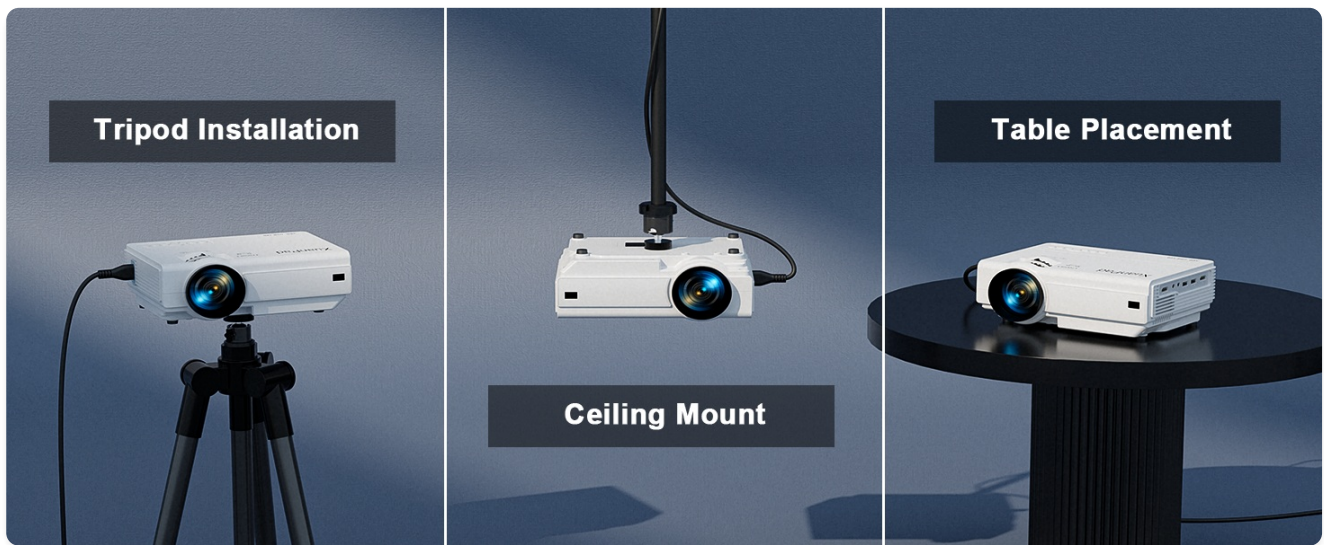

Image: Illustrates flexible placement options including table placement, tripod installation, and ceiling mounting for optimal viewing angles.

2. Power Connection

Connect the supplied power cord to the projector's power input port, then plug the other end into a power outlet.

3. Initial Power On

Press the power button on the projector or the remote control to turn on the device. The indicator light will illuminate.

OPERATING INSTRUCTIONS

1. Focusing and Keystone Correction

Adjust the focus ring on the projector lens until the image is clear. Use the keystone correction dial to adjust the image shape if it appears trapezoidal, ensuring a rectangular projection.

Image: Demonstrates the projector's ability to correct image distortion (keystone) for a perfectly rectangular display, even when placed at an angle.

2. Connecting Devices

The projector offers multiple connectivity options: