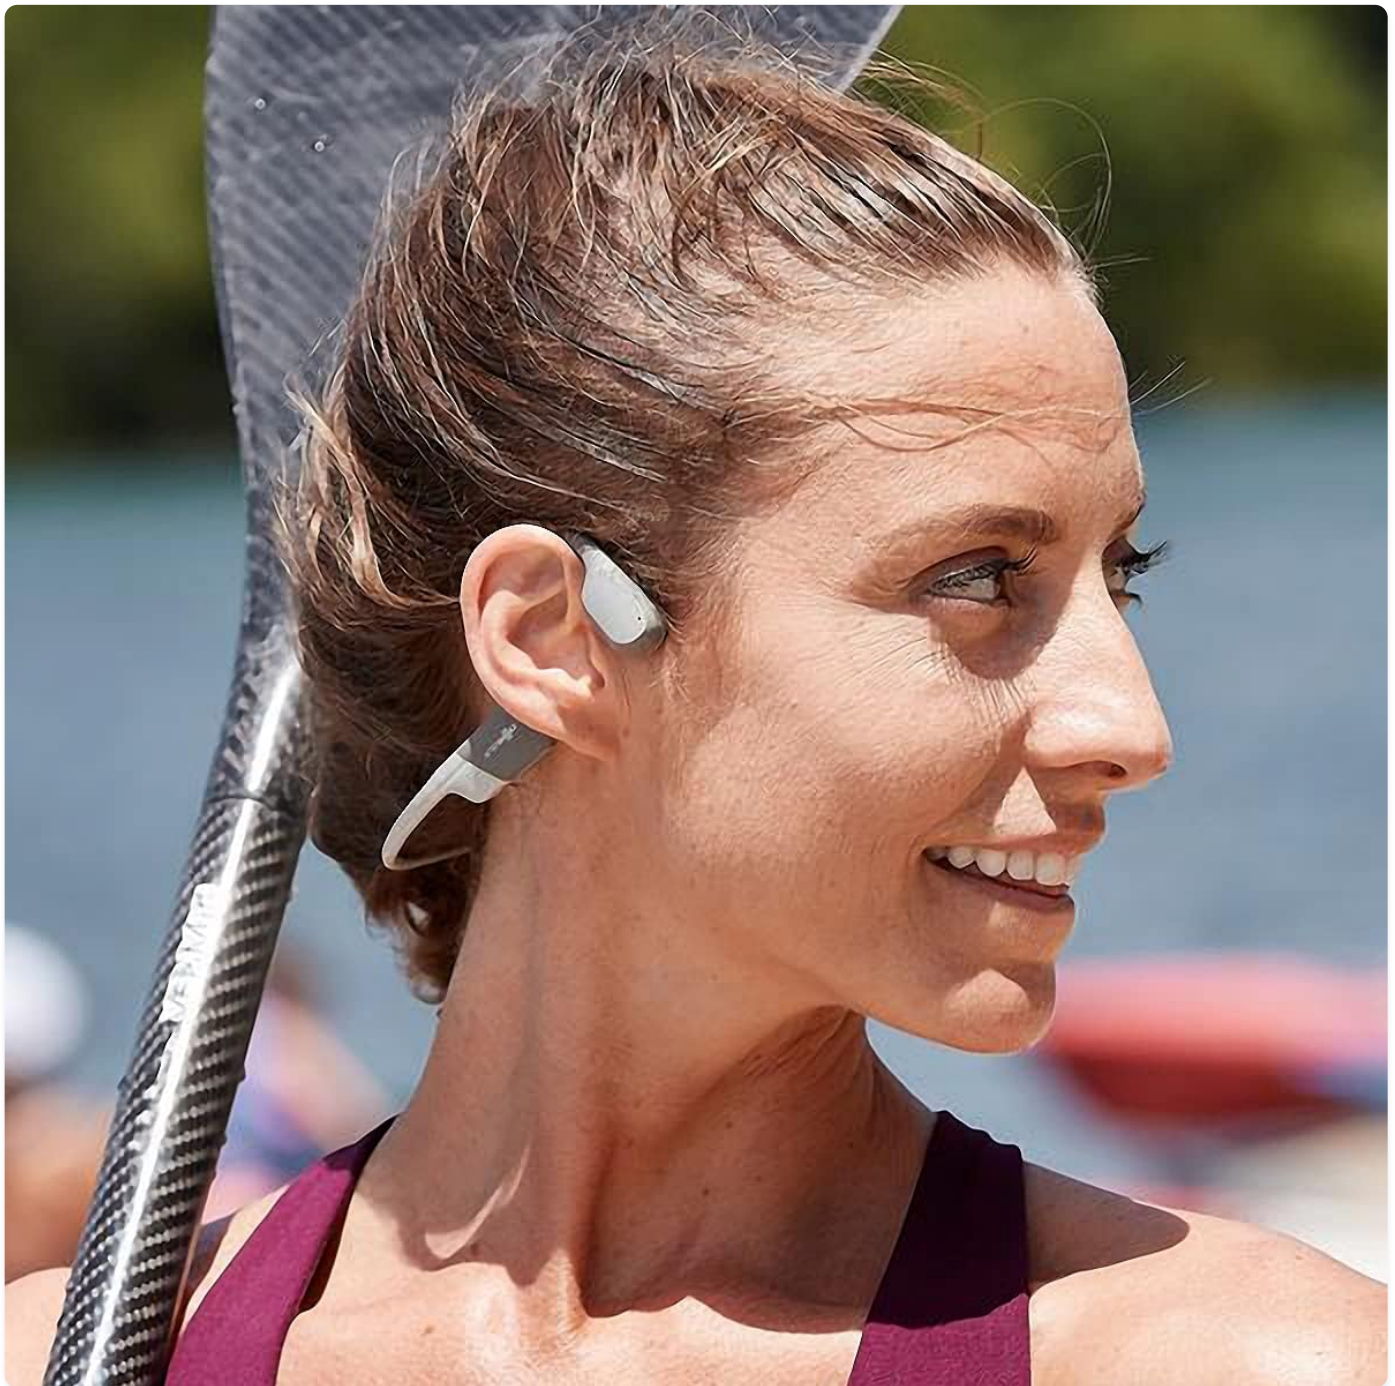

3. Wearing the Headphones

Place the Aeropex headphones with the transducers resting on your cheekbones, just in front of your ears. The band should rest comfortably behind your head. Adjust for a secure and comfortable fit. The open-ear design ensures your ear canals remain open, allowing you to hear ambient sounds.