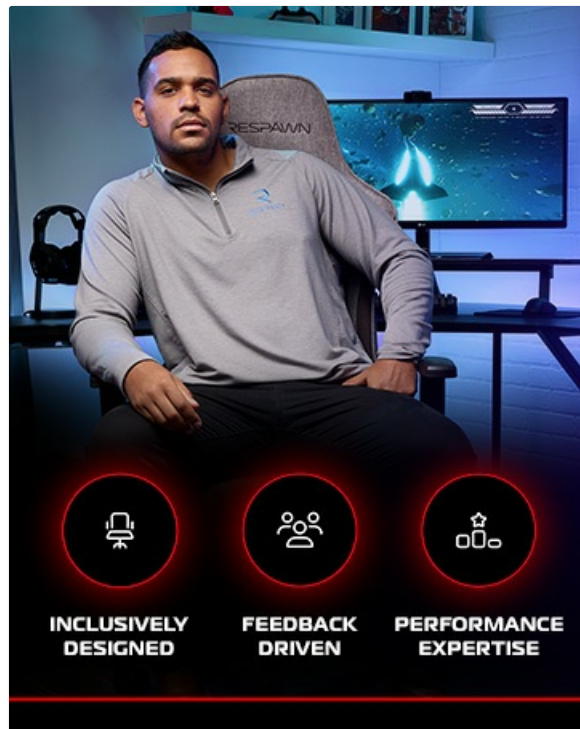

Figure 3: 360-Degree Swivel Base

Adjustable Headrest Pillow

The chair includes a detachable headrest pillow for additional neck and head support. This pillow can be adjusted vertically or removed entirely to suit your preference.