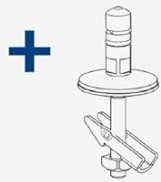

SETUP AND INSTALLATION

Follow these steps for proper installation of your toilet seat:

1. **Prepare the Toilet:** Ensure the toilet bowl is clean and dry where the seat will be mounted. Remove any old toilet seat and hardware.
2. **Position the Hinges:** Place the stainless steel hinges into the mounting holes on the toilet bowl.
3. **Attach the Seat:** Align the toilet seat with the hinges. The QuickRelease mechanism allows for easy attachment. Press down firmly until the seat clicks into place.
4. **Adjust and Secure:** Adjust the position of the seat to ensure it is centered on the toilet bowl. Tighten the mounting screws from underneath the toilet bowl to secure the hinges firmly. If your toilet does not allow access from underneath, ensure the top-fix mechanism is securely fastened.

Image shows different product with same function

Easy Installation with QuickRelease

Fast mounting and dismounting

Image: Demonstrates the QuickRelease mechanism for easy installation and removal of the toilet seat from the hinges.