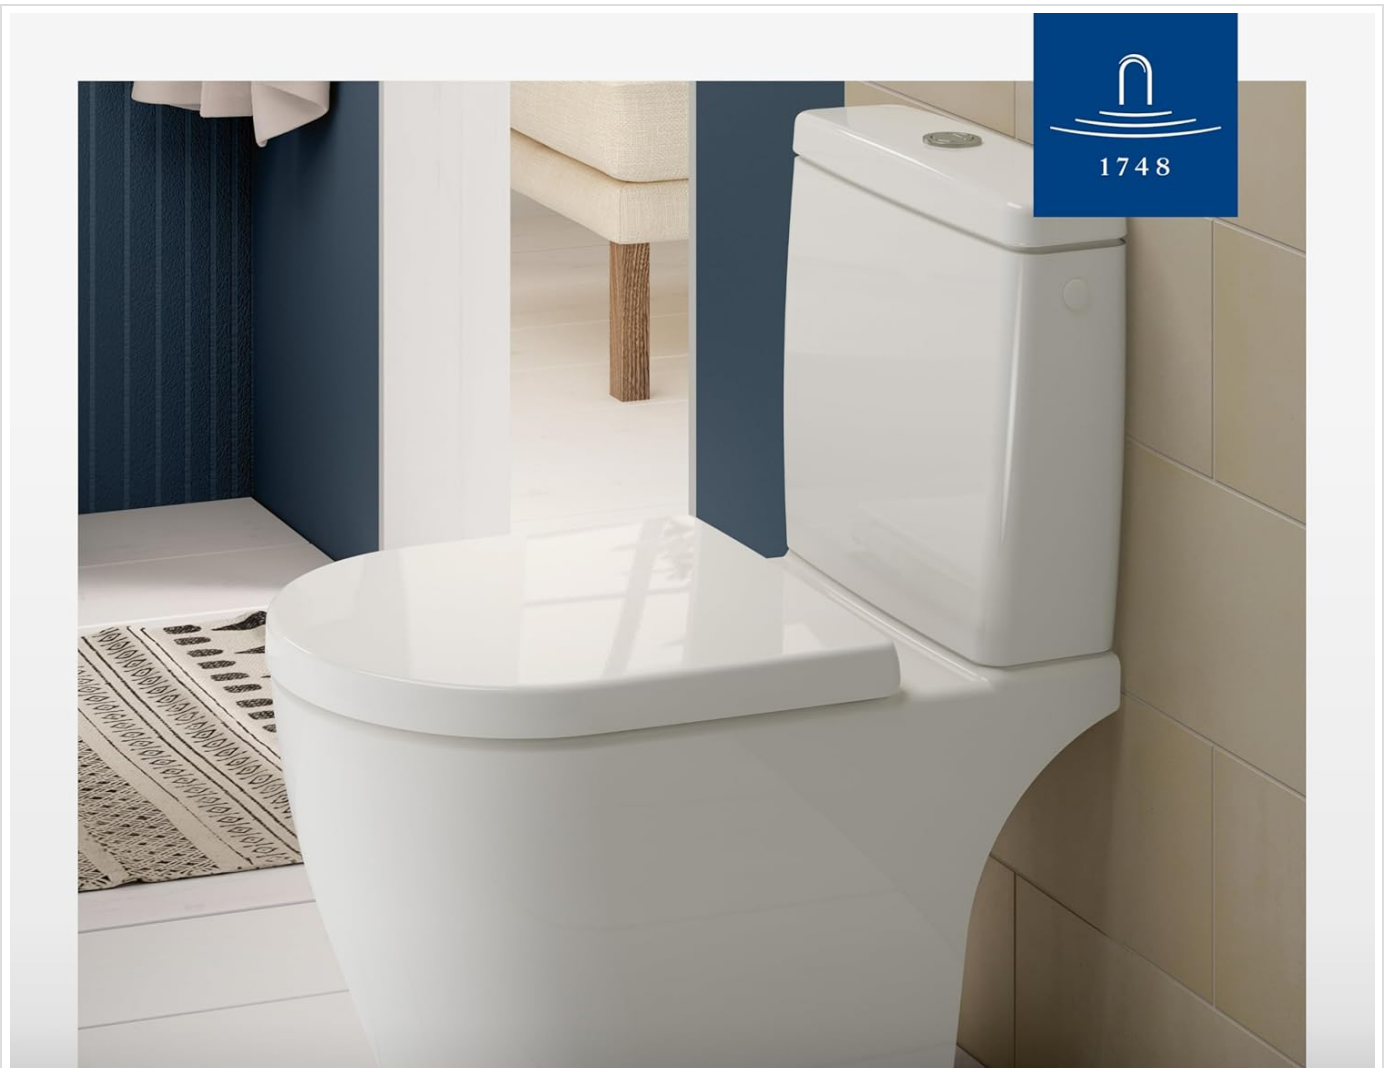

- **Avoid:** Do not use abrasive cleaners, scouring pads, strong acids, or alkaline cleaning agents, as these can damage the Duroplast surface and the soft-close mechanism.
- **Drying:** Always dry the seat and hinges thoroughly after cleaning to prevent water spots and maintain hygiene.

Easy cleaning

Easy-care, dirt-repellent and hygienic

Image: Depicts a hand cleaning the toilet seat, emphasizing its easy-care, dirt-repellent, and hygienic properties.

TROUBLESHOOTING

If you encounter any issues with your Villeroy & Boch Avento toilet seat, please refer to the following common solutions:

- **Seat is loose:** Check if the mounting screws underneath the toilet bowl (or top-fix mechanism) are securely tightened. If the QuickRelease mechanism is not fully engaged, remove and reattach the seat firmly until it clicks.
- **Soft-close not working properly:** Ensure the hinges are clean and free from debris. If the issue persists, the soft-close mechanism might be worn. Contact customer support for assistance.
- **Seat does not fit:** Verify that your toilet bowl is compatible with a D-shape seat and that the dimensions match those specified for the Avento model. Refer to the "Setup and Installation" section and the provided dimension