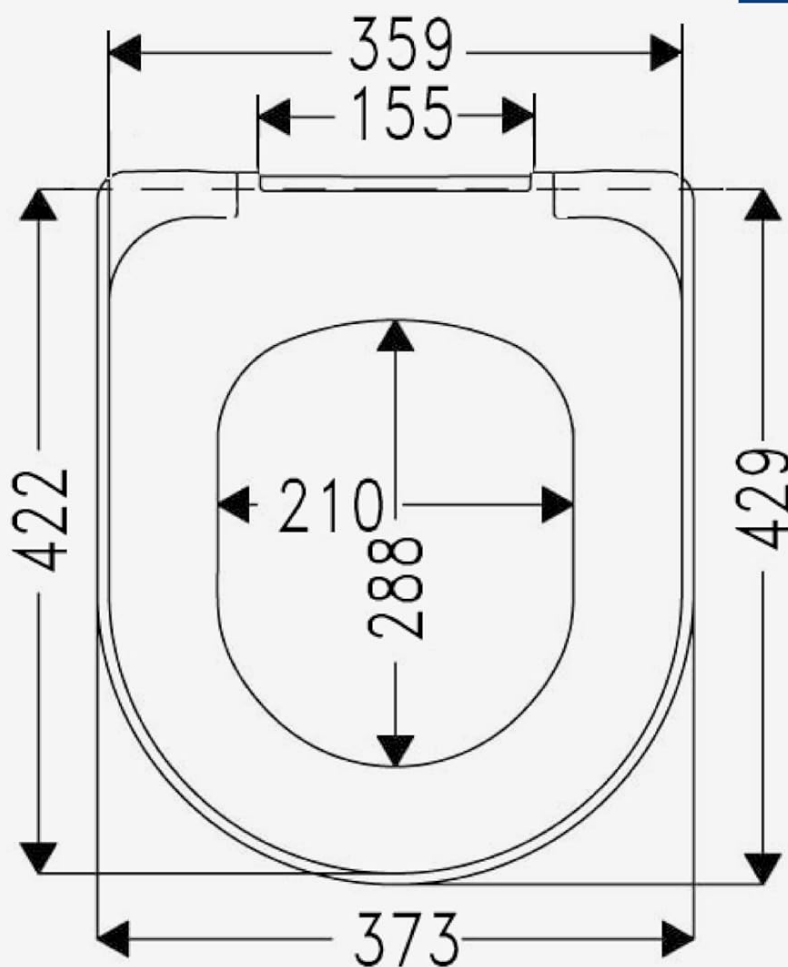

Incl. stainless steel hinges

Compatible with **Avento** toilets

Image: Technical drawing showing the dimensions of the toilet seat (422mm L x 373mm W, hinge spacing 155mm) and indicating compatibility with Avento toilets.