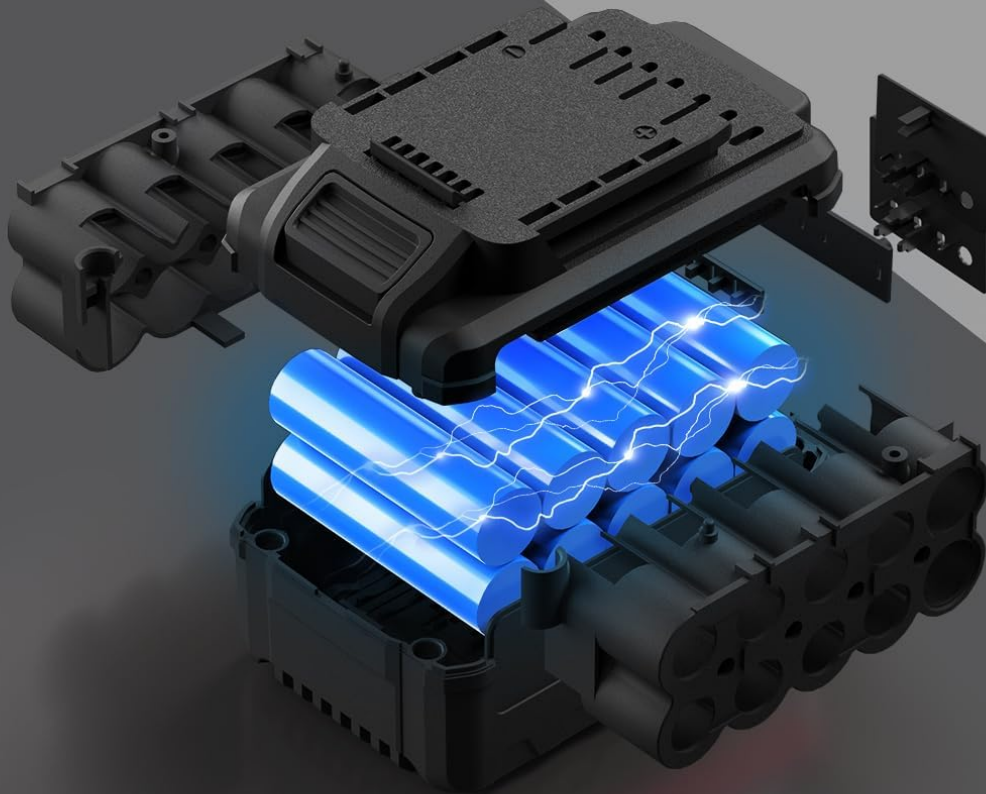

Over-charge Protection

Over-heating Protection

Over-discharge Protection

Over-current Protection

Over-voltage Protection

Short circuit Protection

Image 4: This image shows the AVID POWER fast charger ACIW326-W with a 3.0Ah battery inserted for charging. The battery indicator lights are visible, and the image emphasizes the 1-2 hours fast charging capability.

Your browser does not support the video tag.

Video 1: This video demonstrates the correct procedure for charging the AVID POWER 3.0Ah battery. It shows how to insert the battery into the charger, the indicator lights (green for power, red for charging), and the importance of a secure connection for proper charging.

4. SAFETY INFORMATION

Adhering to these safety guidelines will help prevent damage to the battery and reduce the risk of injury.

- Do not disassemble, open, or shred battery packs.
- Do not expose the battery to heat or fire. Avoid storage in direct sunlight.