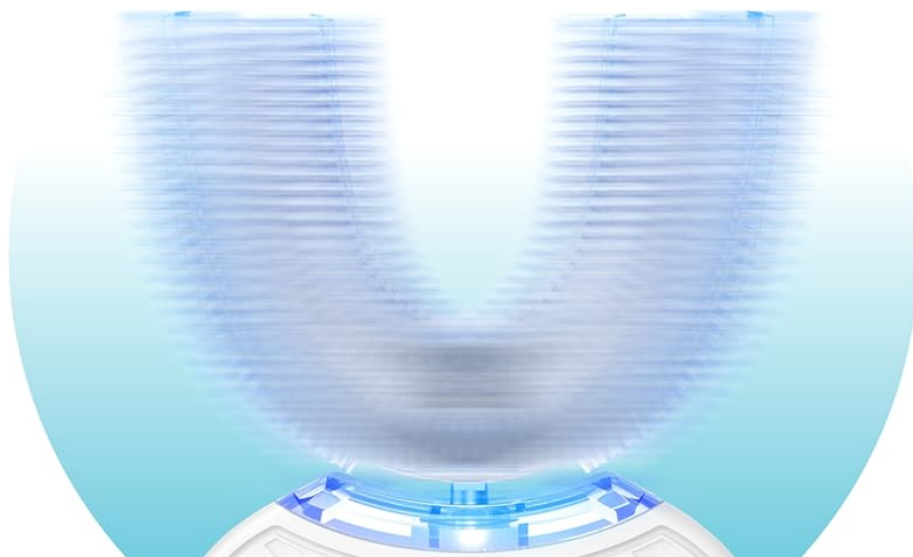

### TEETH WHITENING

With the help of the blue light, this mode helps in whitening your teeth

Image: Overview of V-WHITE toothbrush modes.

HIGH VIBRATION FREQUENCY  
 48000 TIMES  
 MINUTE

Image: Detailed view of the U-shaped brush head.