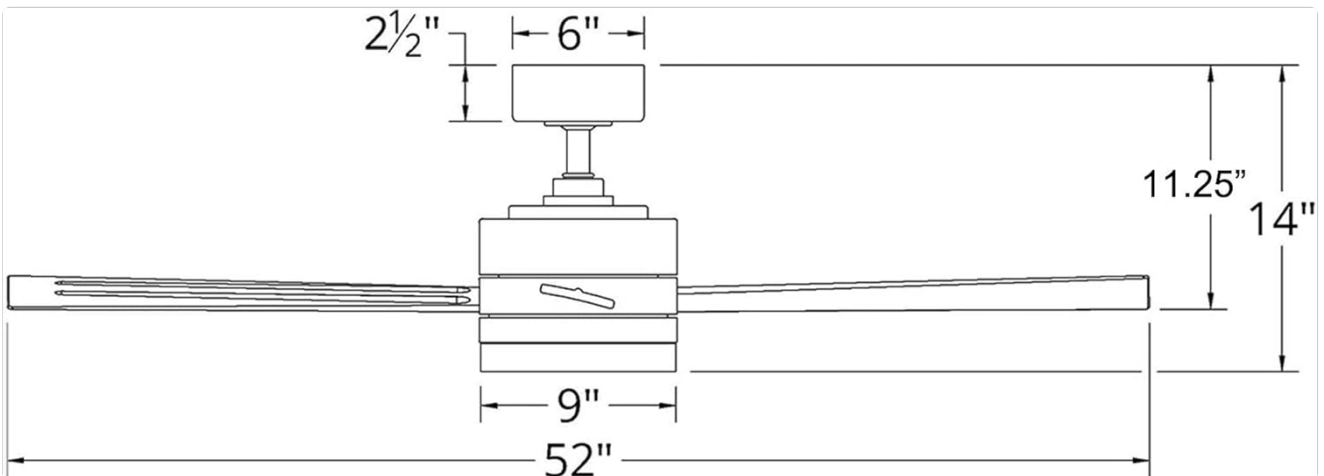

Figure 3: Downrod height selection guide. The chart illustrates suitable downrod lengths based on ceiling height for optimal fan performance.

4.3 Dimensions

The overall dimensions of the fan are 52 inches in diameter and 14 inches in height with the included 6-inch downrod. The motor housing is 9 inches wide, and the canopy is 6 inches wide with a height of 2.5 inches.

Figure 4: Detailed dimensions of the Wynd 52-inch ceiling fan, including blade span, height, and motor housing measurements.

5. OPERATING INSTRUCTIONS

5.1 Control Methods

Your Modern Forms Wynd Smart Ceiling Fan offers multiple control options: