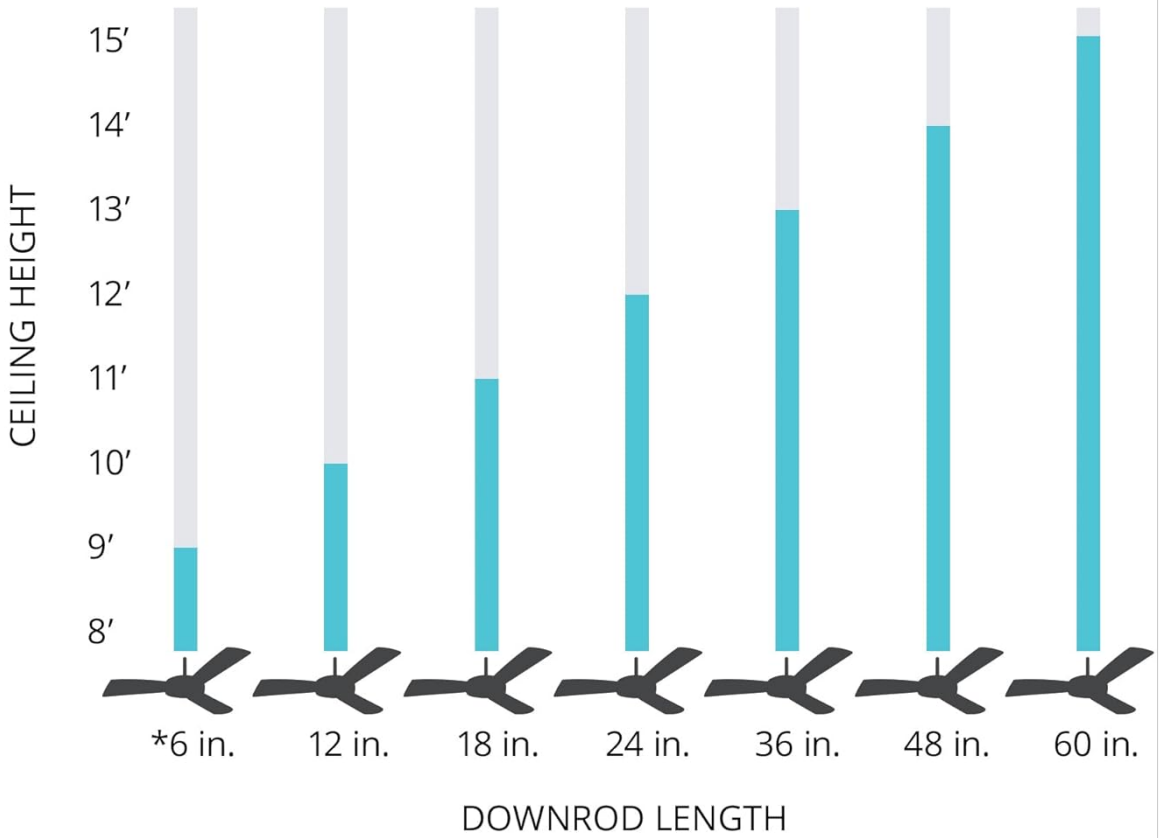

HOW TO CHOOSE DOWNROD HEIGHT

*6 IN. INCLUDED WITH FAN