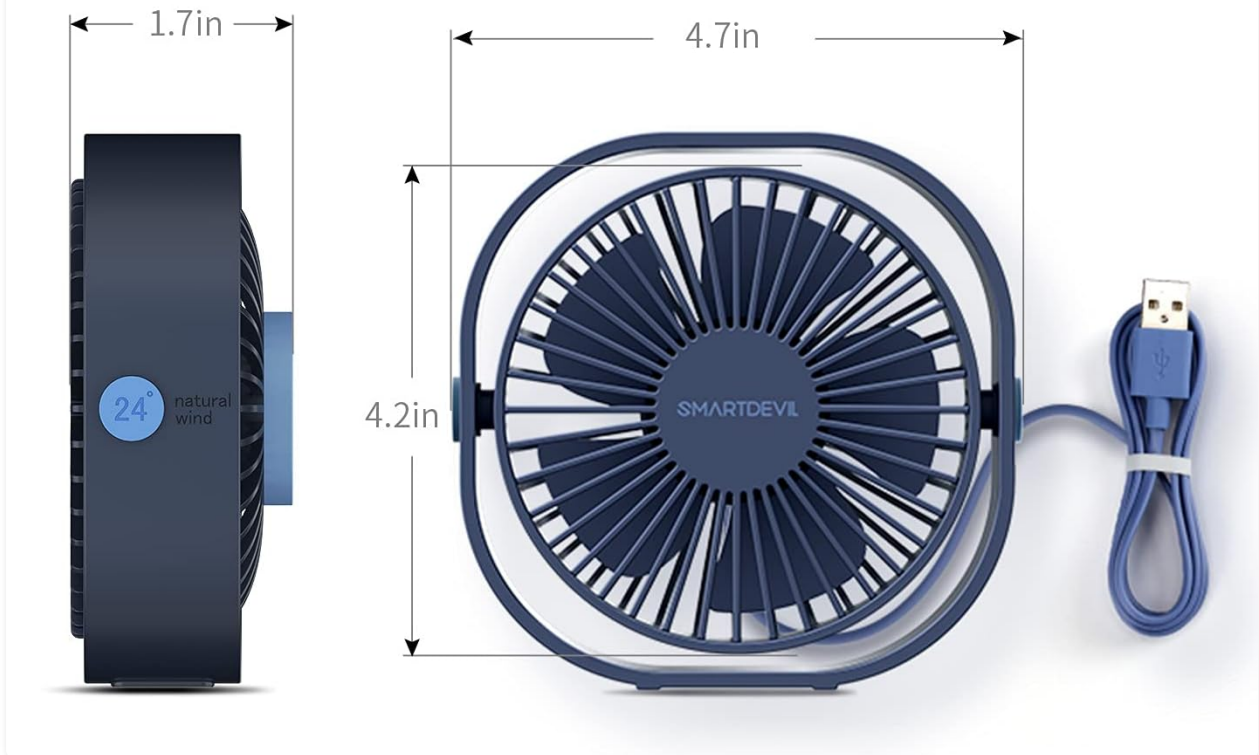

SMARTDEVIL 8541623328

SMARTDEVIL Small Mini USB Desk Fan Instruction Manual

Brand: SMARTDEVIL | Model: 8541623328

1. INTRODUCTION AND OVERVIEW

The SMARTDEVIL Small Mini USB Desk Fan is designed for maximum convenience and efficient personal cooling. Weighing only 6 oz, its compact and lightweight design makes it perfect for various settings. It provides cooling air circulation in any desired direction with its 360-degree tilt rotation.

- **Compact & Portable:** Weighing only 6 ounces and with dimensions of 4.72"D x 4.72"W x 1.97"H, this fan is incredibly easy to carry and fits into small spaces.
- **360-Degree Adjustable Tilt:** The fan head can be freely rotated 360 degrees, allowing you to direct airflow precisely where needed.
- **Three Speed Levels:** Choose from low (3.9m/s), medium (4.9m/s), and high (5.9m/s) settings to customize your cooling experience.
- **Ultra-Quiet Operation:** Designed for quiet performance, with a noise level of 25 dB, making it suitable for bedrooms, offices, and libraries without disturbance.
- **USB Powered:** Conveniently powered via USB, compatible with various devices such as computers,

power banks, USB chargers, and hubs.

- **Durable Construction:** Made with PC material for enhanced durability.

Mini Size

The SmartDevil Fan uses adopt PC material, no easy fragile. Mini size, doesn't take up a lot of space.

Figure 2: Compact dimensions of the fan.

Figure 3: Visual representation of the three speed levels.

Figure 4: The fan's ultra-quiet operation, suitable for sleeping environments.

3. WHAT'S IN THE BOX

Your SMARTDEVIL Small Mini USB Desk Fan package includes: