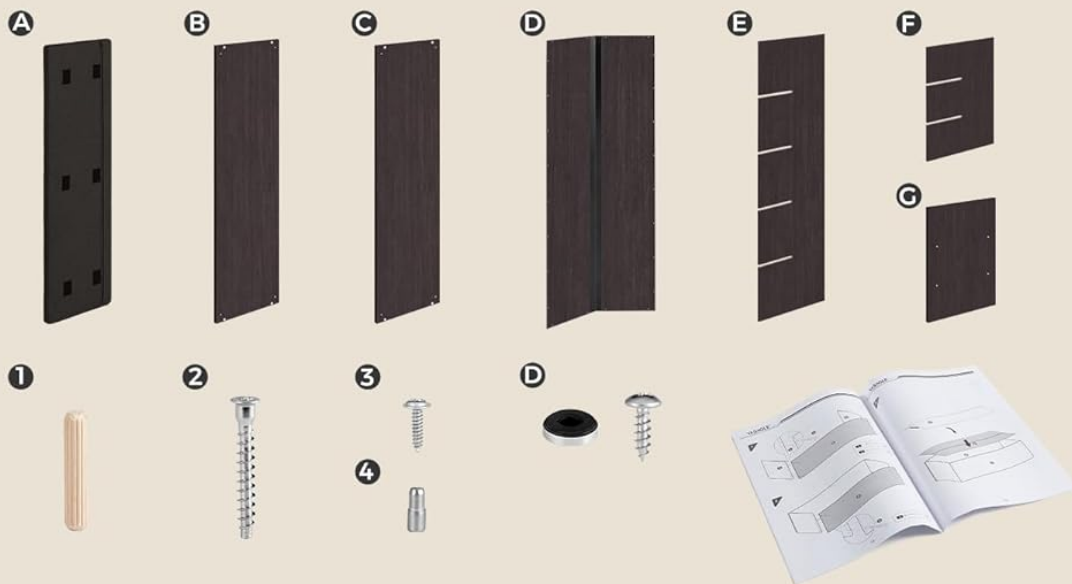

Assembly Steps:

1. **Prepare Panels:** Identify the main side panels and the inner divider panels.
2. **Insert Inner Panels:** Carefully slide the user-friendly insert-in inner panels into their designated slots on the main frame. Ensure they are fully seated.
3. **Secure Components:** Use the provided hardware (screws, dowels) to firmly connect all panels as indicated in the step-by-step diagrams.
4. **Attach Backing:** Secure the back panel to the assembled frame.
5. **Install Bottom Pads:** Affix the 6 bottom pads to the base of the bench to protect your floors.
6. **Place Cushion:** Position the padded cushion on top of the bench. It is secured by hook-and-loop fasteners to prevent shifting.

Assemble with Ease

- User-friendly insert-in inner panels
- Clearly labeled components and simple instructions

Figure 3: An illustration of the components and tools required for assembly, demonstrating the user-friendly insert-in inner panels and clearly labeled parts for a hassle-free setup.

Figure 4: A visual guide demonstrating the insertion of an inner panel (labeled 'F') into the main structure of the shoe bench, highlighting the ease of assembly.

4. OPERATING INSTRUCTIONS

The VASAGLE CUSTOS Shoe Bench is designed for simple and effective use.