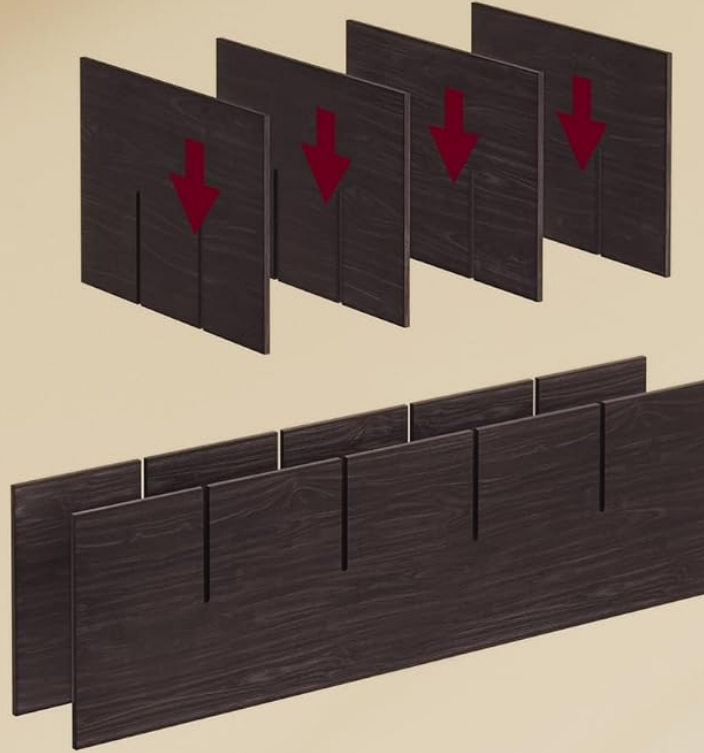

Assembly Steps:

1. **Prepare Panels:** Identify the main side panels and the inner divider panels.
2. **Insert Inner Panels:** Carefully slide the user-friendly insert-in inner panels into their designated slots on the main frame. Ensure they are fully seated.
3. **Secure Components:** Use the provided hardware (screws, dowels) to firmly connect all panels as indicated in the step-by-step diagrams.
4. **Attach Backing:** Secure the back panel to the assembled frame.
5. **Install Bottom Pads:** Affix the 6 bottom pads to the base of the bench to protect your floors.
6. **Place Cushion:** Position the padded cushion on top of the bench. It is secured by hook-and-loop fasteners to prevent shifting.

Assemble with Ease

- User-friendly insert-in inner panels
- Clearly labeled components and simple instructions

Figure 3: An illustration of the components and tools required for assembly, demonstrating the user-friendly insert-in inner panels and clearly labeled parts for a hassle-free setup.

Figure 4: A visual guide demonstrating the insertion of an inner panel (labeled 'F') into the main structure of the shoe bench, highlighting the ease of assembly.

4. OPERATING INSTRUCTIONS

The VASAGLE CUSTOS Shoe Bench is designed for simple and effective use.