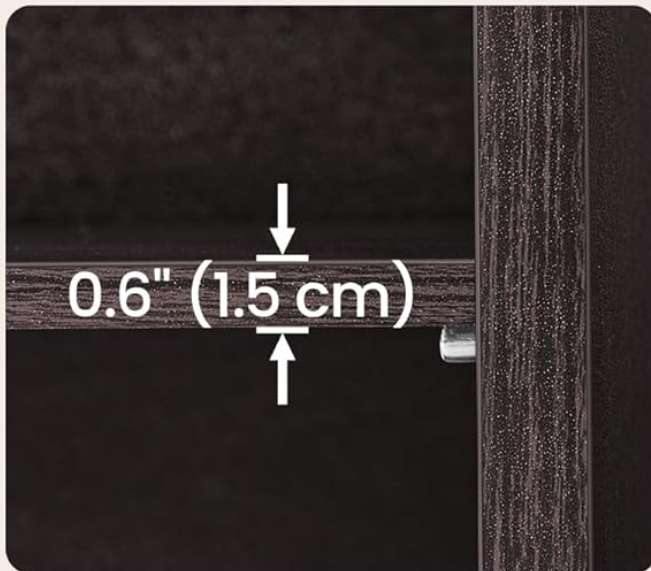

440 lb (200 kg)

Weight Capacity

Thick Particleboard

6 Floor-Friendly Pads

Figure 2: Detailed view of the shoe bench's dimensions (11.8"D x 41.3"W x 18.9"H) and its maximum static weight capacity of 440 lb (200 kg). The image also highlights the thick particleboard construction and floor-friendly pads.

7. SPECIFICATIONS

Attribute	Detail
Brand	VASAGLE
Model Number	ULHS15BR
Product Dimensions	11.8"D x 41.3"W x 18.9"H
Color	Espresso Brown + Chestnut Brown
Size	15 cubbies
Furniture Finish	Espresso Brown + Chestnut Brown
Seat Height	18.9 Inches