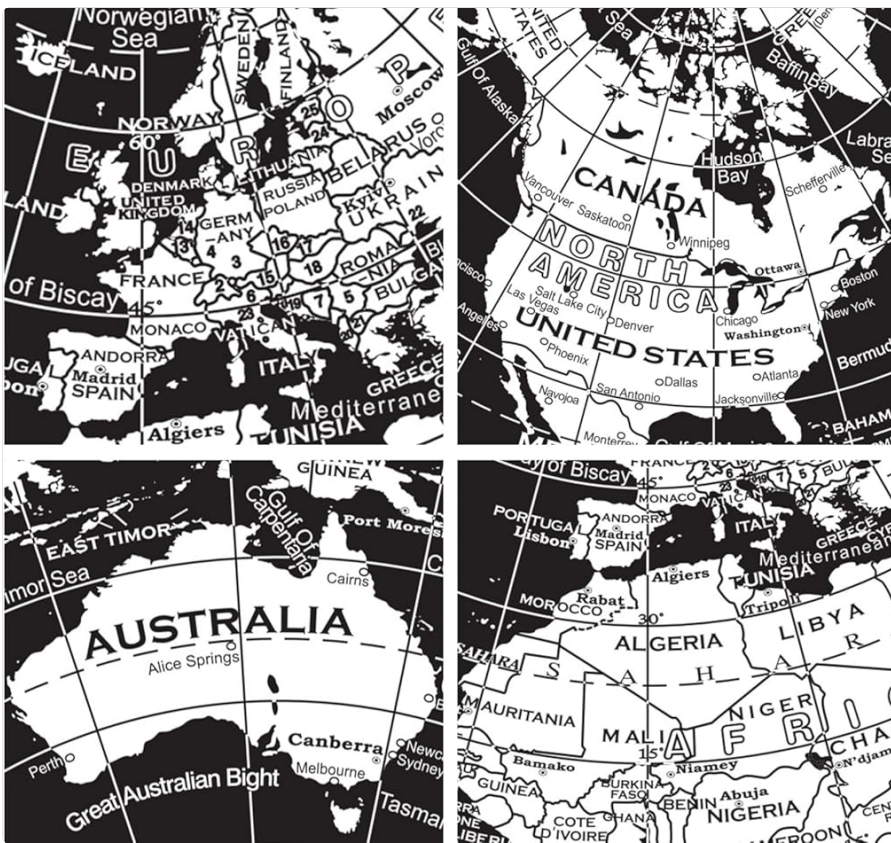

## OPERATING INSTRUCTIONS

Using your Exerz World Globe is straightforward and designed for interactive learning and exploration.

- **Rotation:** Gently spin the globe on its axis to explore different continents, countries, and oceans. The smooth mechanism allows for easy rotation in any direction.
- **Identification:** Use the clearly printed labels to identify geographical features, political boundaries, and major cities.
- **Educational Use:** Encourage children to locate places they've learned about or are curious about. Trace routes between locations to understand distances and directions.

*Image: The Exerz World Globe displayed on a desk, ready for use.*

## Official Product Video

Your browser does not support the video tag.

*Video: An official product video from Exerz USA demonstrating the 5.5-inch black world globe. This video highlights the globe's design and features.*

## English Map

Image: A close-up view of the globe's surface, highlighting the detailed and clear geographical printing. Regular cleaning helps maintain this clarity.