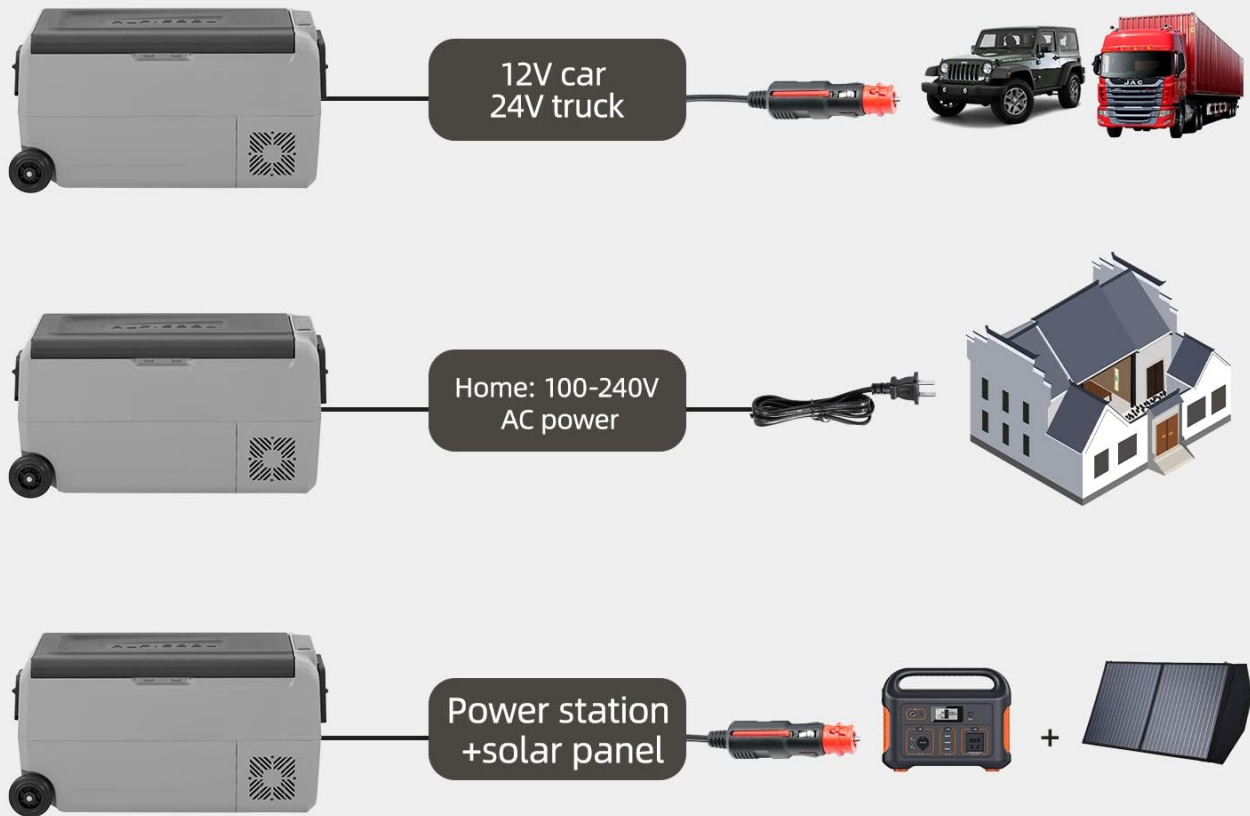

### Power Connection

The unit can be powered by either a 12/24V DC source (e.g., car cigarette lighter) or a 110-240V AC source (standard wall outlet). Connect the appropriate power cable to the unit's power input port.

# MULTIPLE POWER SUPPLY MODE

Figure 2: Alpicool T36 Multiple Power Supply Modes