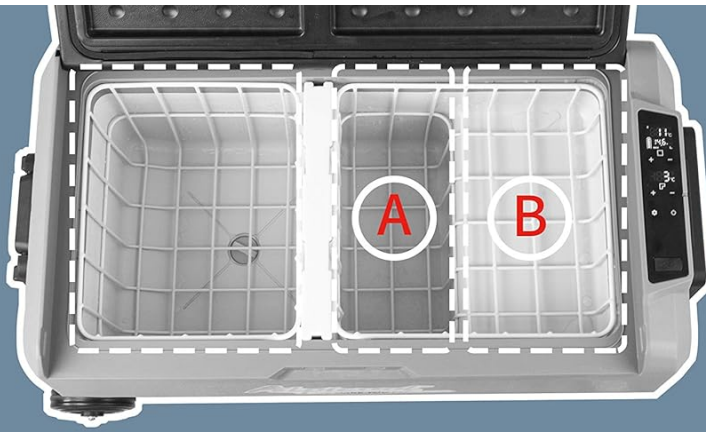

Freezer Room
A: 5.3*10.5*11.2 inches
B: 6.1*10.5*4.6 inches

Fridge Room
9.1*10.5*11.2 inches