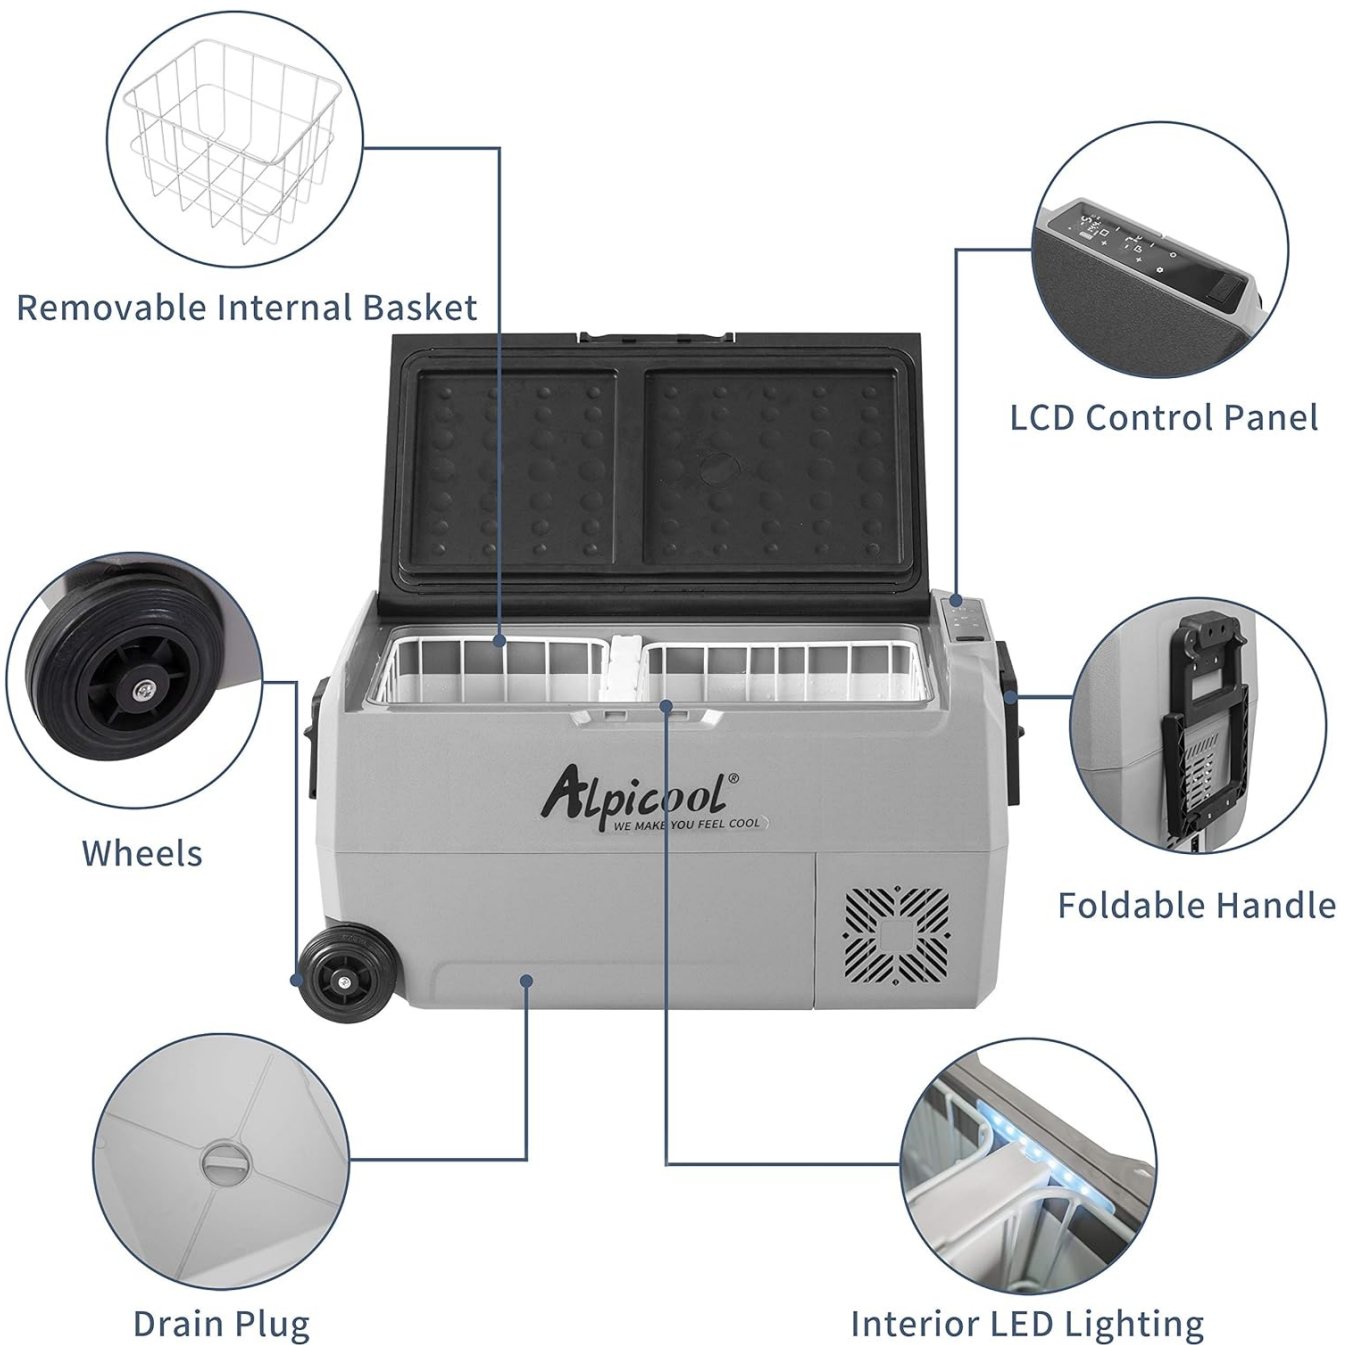

### Dual Zone Functionality

The detachable sensor divider allows you to configure the unit as a single temperature zone or two independent temperature zones (fridge and freezer). The larger compartment is typically used as the fridge, and the smaller, compressor-adjacent compartment as the freezer.