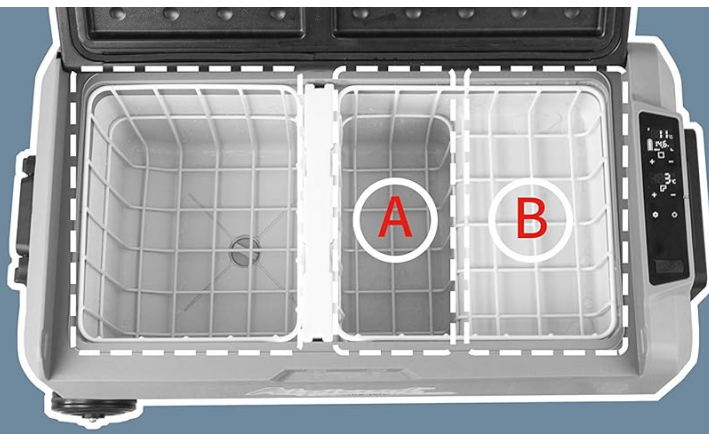

Battery  
Protection

Anti-shaking

Dual Temperature Control

Mute Low Noise

Built-in LED Light

-4°F to 68°F  
Temperature Range

Figure 6: Alpicool T36 Features Overview

Freezer Room  
A: 5.3\*10.5\*11.2 inches  
B: 6.1\*10.5\*4.6 inches