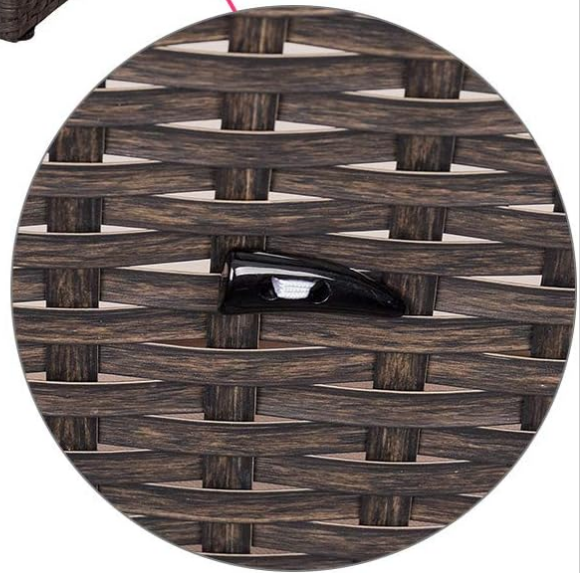

6. Adjust the feet on the coffee table and seating units to ensure stability on uneven surfaces.

Outdoor Patio Furniture

Designed horn buckle
for fixing cushion

Image: Close-up view of a cushion with a horn buckle, designed to secure the cushion to the furniture frame.