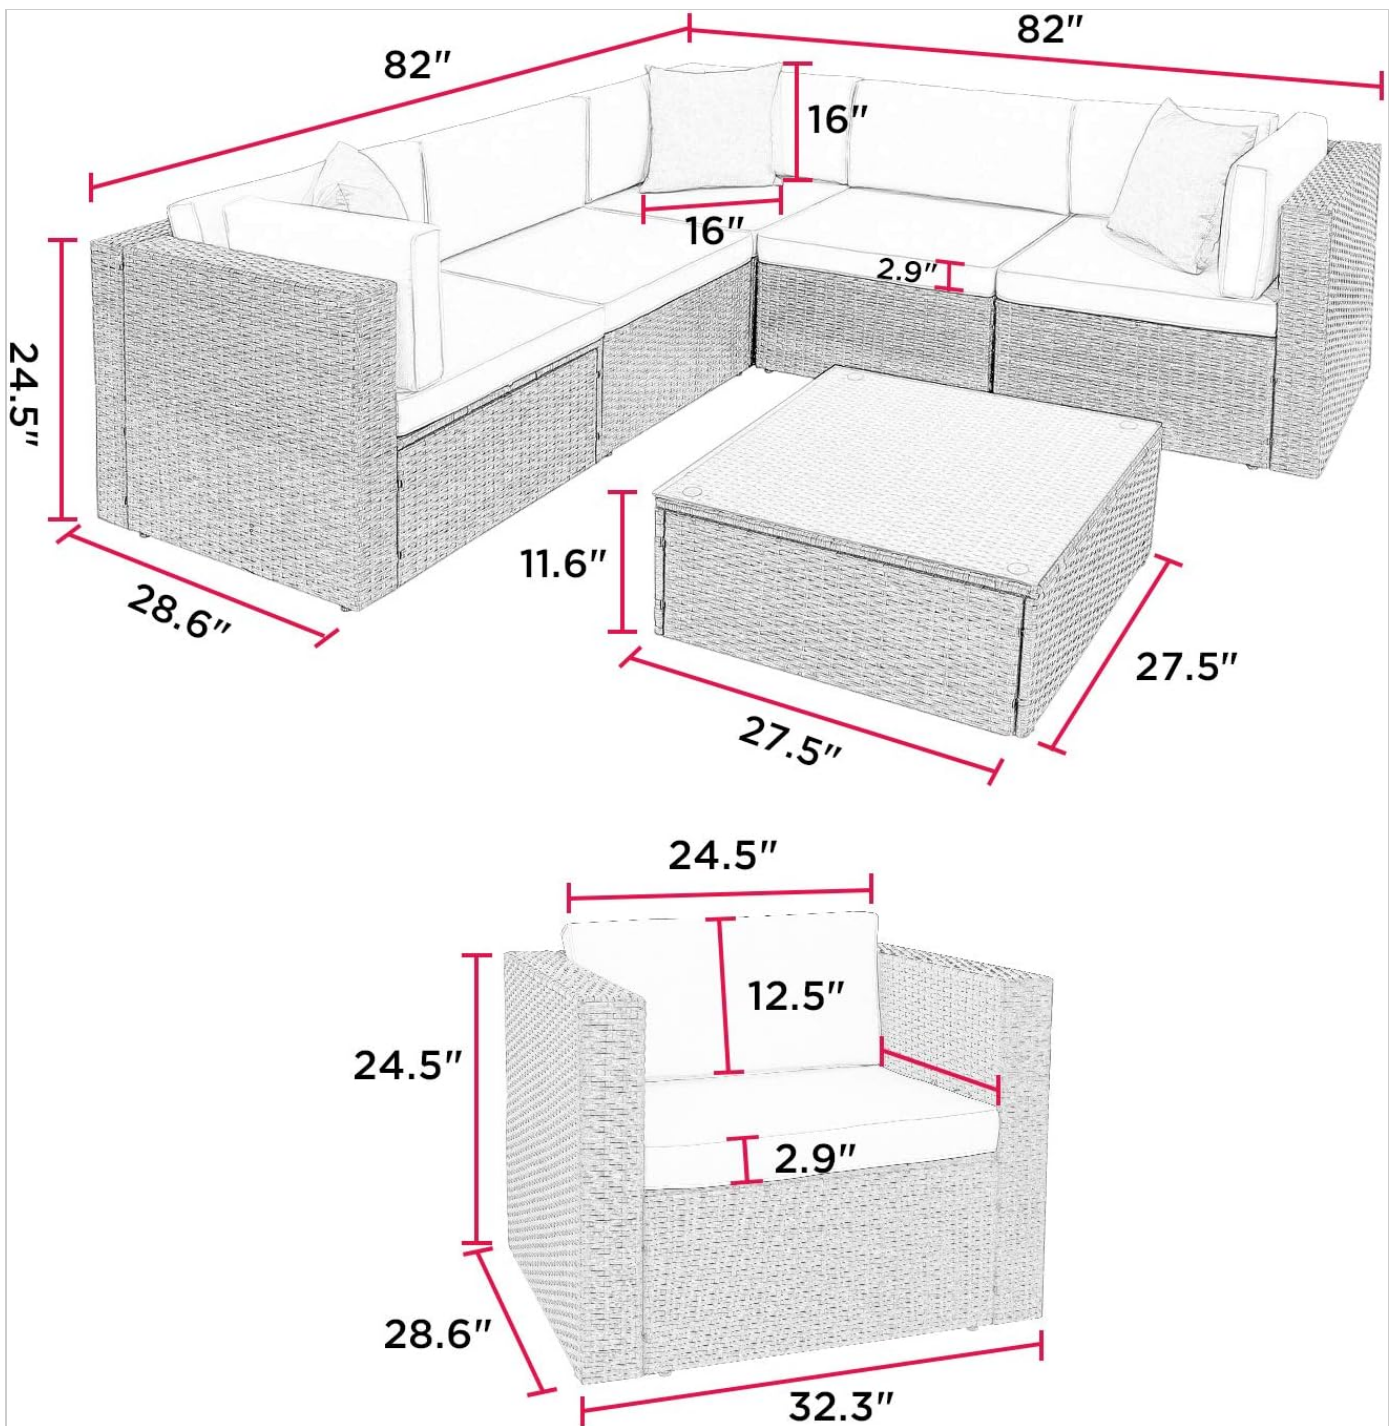

Brand	Homall
Model	7-Piece Outdoor Patio Furniture Sofa Set
Material	Rattan, Steel Frame
Color	All Weather PE Rattan (Brown)
Item Weight	180.8 pounds
Assembly Required	Yes (Includes assembly instructions)
Product Care	Wipe with Dry Cloth
ASIN	B07MM4QGGT