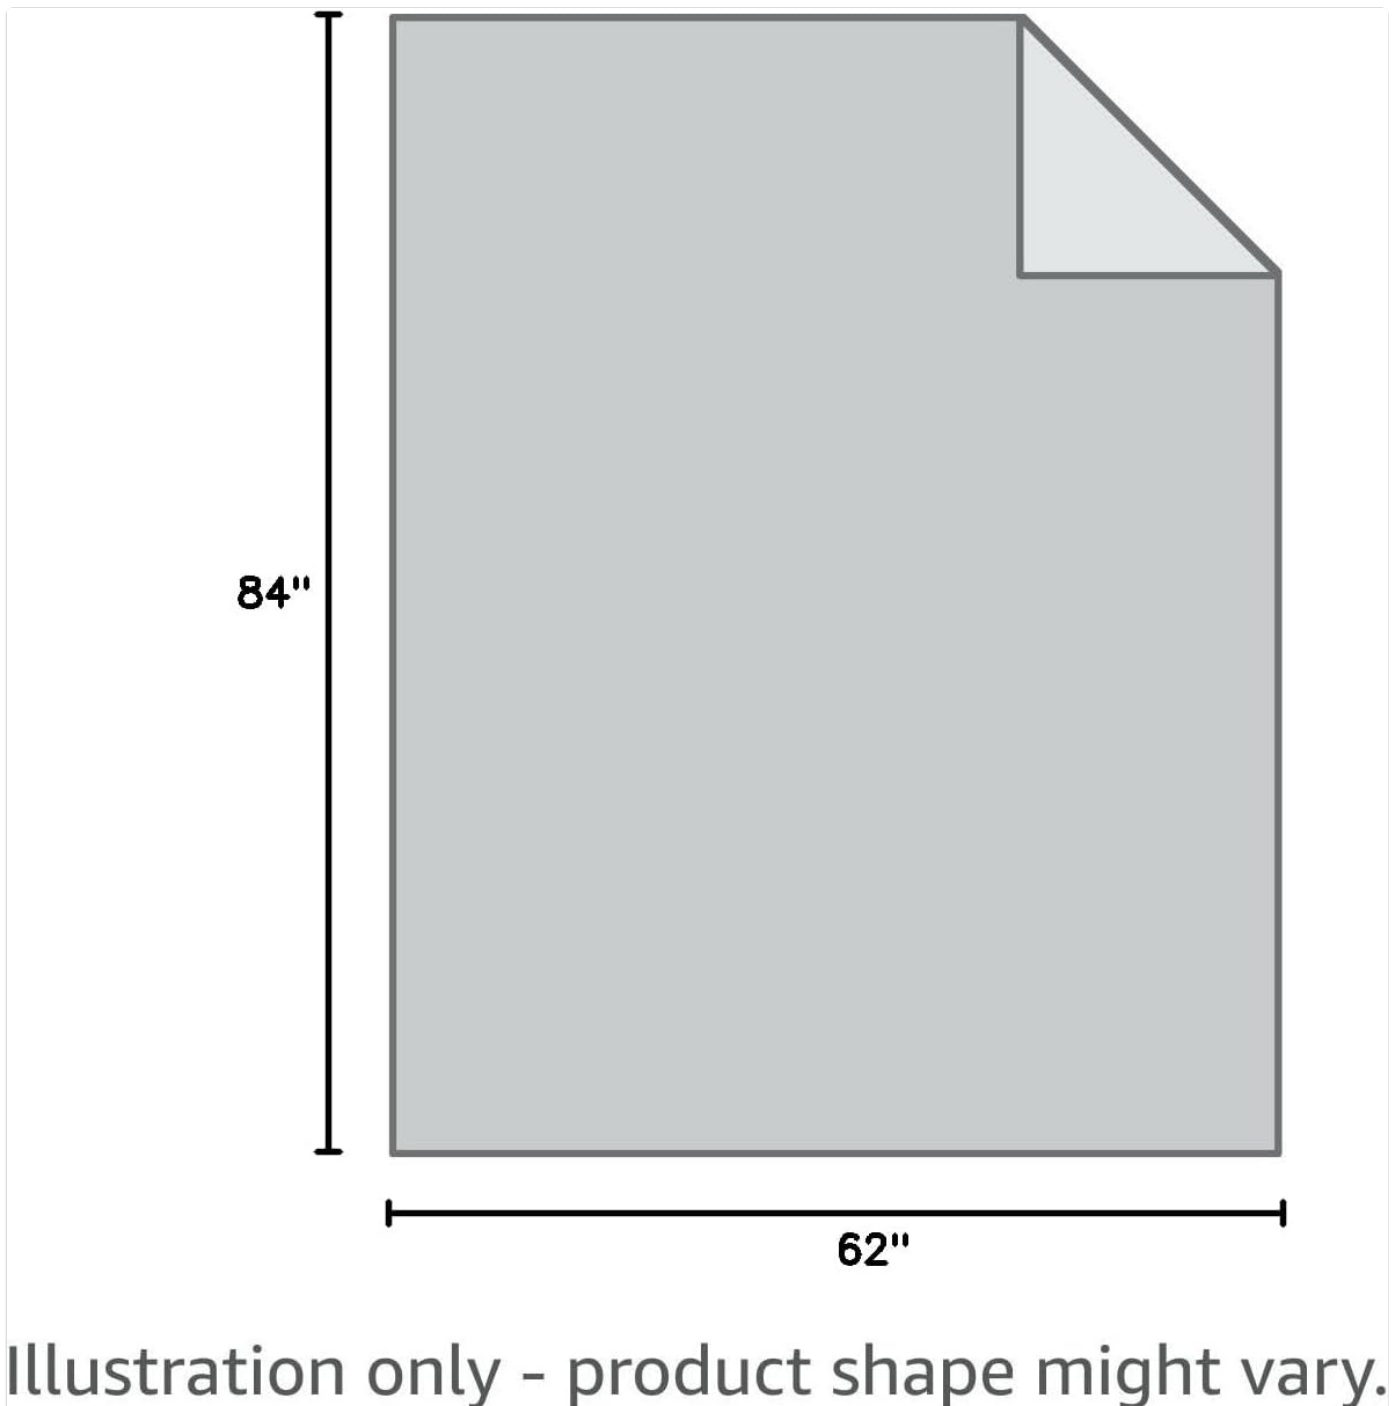

6. SPECIFICATIONS

Feature	Detail
Brand	Biddeford Blankets
Model Name	Micro Plush
Model Number	2030-905191-544
Size	Twin (62"L x 84"W)
Color	Navy Blue
Material	100% Polyester
Heat Settings	10
Auto-Off Feature	10-hour automatic shut-off
Controller(s)	1 (for Twin size)
Care Instructions	Machine Washable, Dryer Safe
Item Weight	4 Pounds

Image: A diagram illustrating the dimensions of the Twin size blanket, showing 84 inches in length and 62 inches in width.

7. TROUBLESHOOTING

If your heated blanket is not functioning as expected, please check the following: