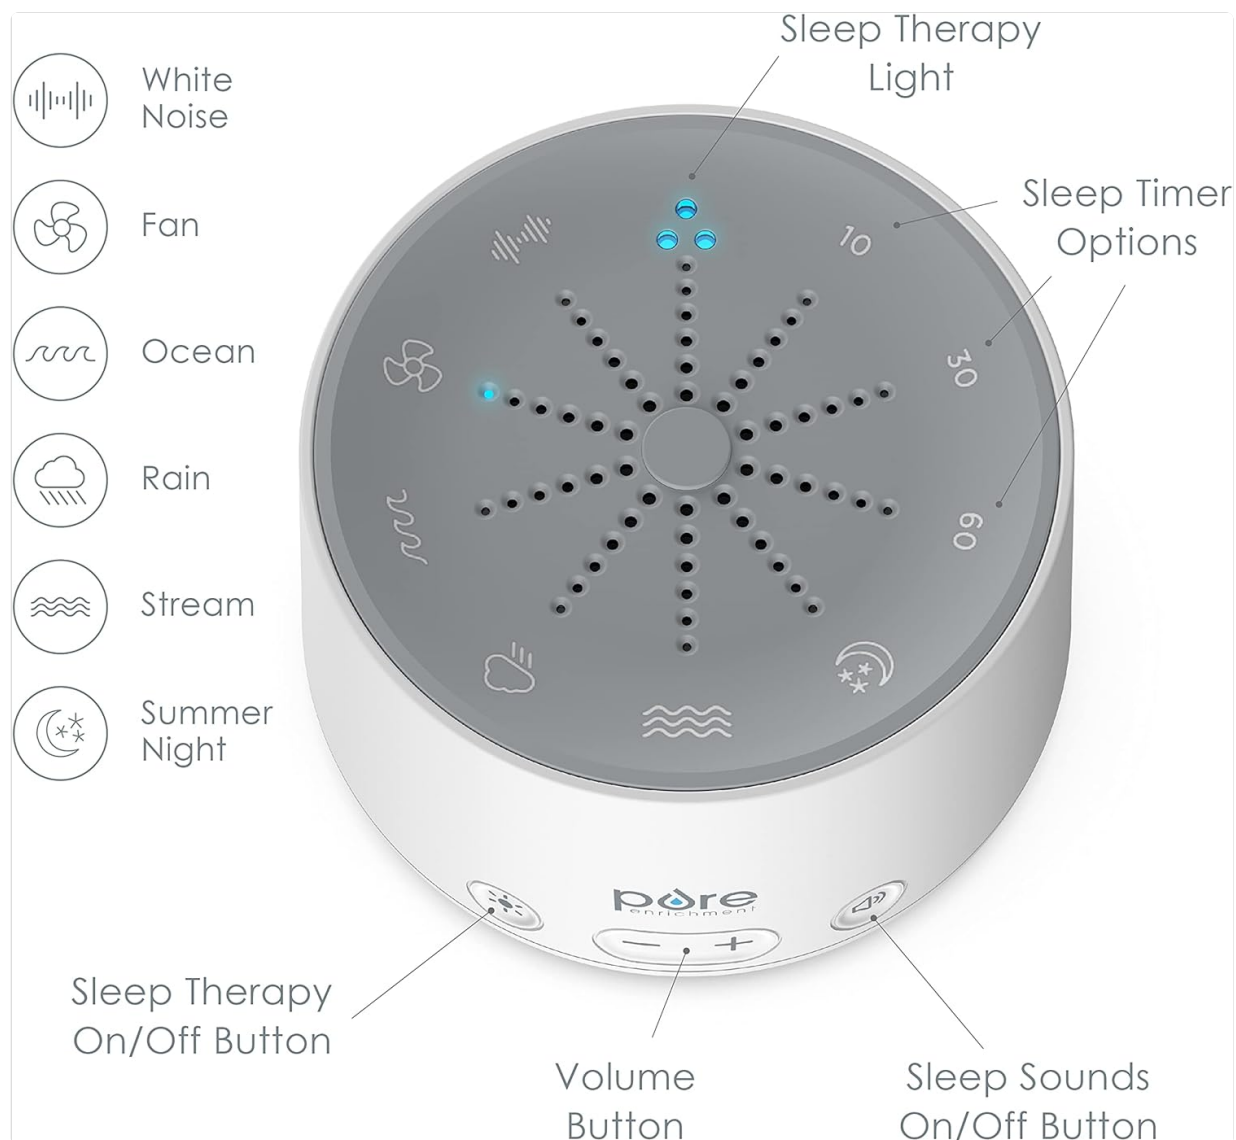

PACKAGE CONTENTS

- Doze Sound Machine with Sleep Therapy Light
- AC Adapter

PRODUCT OVERVIEW

Familiarize yourself with the controls and features of your Doze Sound Machine.

PULSE LIGHT THERAPY

Project a soothing blue light onto your ceiling to regulate your breathing and fall asleep faster.

Sound Selection

The device offers 6 soothing sounds: White Noise, Fan, Stream, Ocean, Rain, and Summer Night. Tap the sound selection button to cycle through these options until your desired sound is playing.

Volume Adjustment

Use the '+' button to increase the volume and the '-' button to decrease it. Long press the buttons for continuous adjustment.

Sleep Light Operation (Pulse Light Therapy)

Activate the pulse light therapy by tapping the sleep therapy on/off button. This feature projects a soothing light onto the ceiling, designed to help regulate breathing and promote relaxation. Tap the button again to turn it off.

Image: The Doze Sound Machine projecting a blue pulse light onto a ceiling, demonstrating the light therapy feature.

Auto Sleep Timer

The device features an optional auto-off timer. You can set it for 10, 30, or 60 minutes. Refer to the labeled diagram for timer button location and selection.