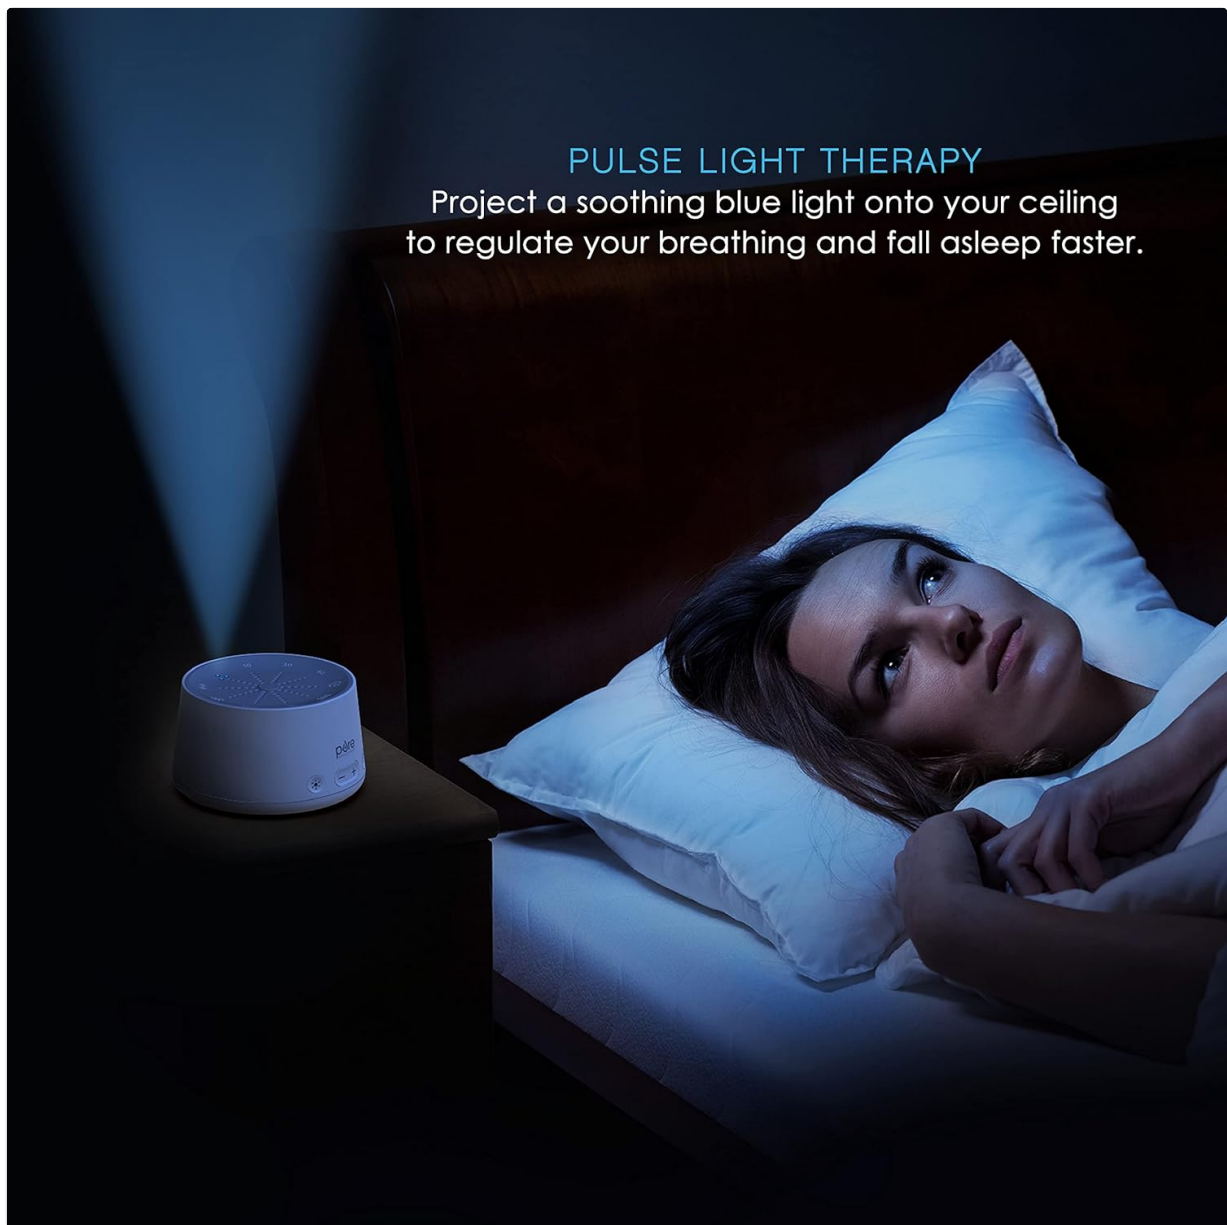

INTRODUCTION

The Pure Enrichment Doze Sound Machine and Sleep Light is designed to assist with relaxation and sleep. This device combines soothing sounds with a gentle pulse light to create a calming environment. It features multiple sound options, an adjustable timer, and a built-in USB charging port for convenience.

PACKAGE CONTENTS

- Doze Sound Machine with Sleep Therapy Light
- AC Adapter

PRODUCT OVERVIEW

Familiarize yourself with the controls and features of your Doze Sound Machine.

PULSE LIGHT THERAPY

Project a soothing blue light onto your ceiling to regulate your breathing and fall asleep faster.

Image: Labeled diagram of the Doze Sound Machine showing buttons for sound selection, volume, power, and sleep light, along with indicators for sleep timer options.

Controls and Indicators:

- **Sleep Sounds On/Off Button:** Activates or deactivates the sound function.
- **Sleep Therapy On/Off Button:** Activates or deactivates the pulse light therapy.
- **Volume Buttons (+/-):** Adjusts the sound volume.
- **Sound Selection:** Tap to cycle through 6 soothing sounds: White Noise, Fan, Stream, Ocean, Rain, and Summer Night.
- **Sleep Timer Options:** Indicators for 10, 30, or 60-minute automatic shut-off.

SETUP INSTRUCTIONS

1. Remove the Doze Sound Machine and Sleep Therapy Light from its packaging.
2. Place the product on a stable, flat surface near your bed or desired location.
3. Plug the AC adapter into a power outlet and connect it to the device.
4. Ensure the product is used in a cool, dry place.