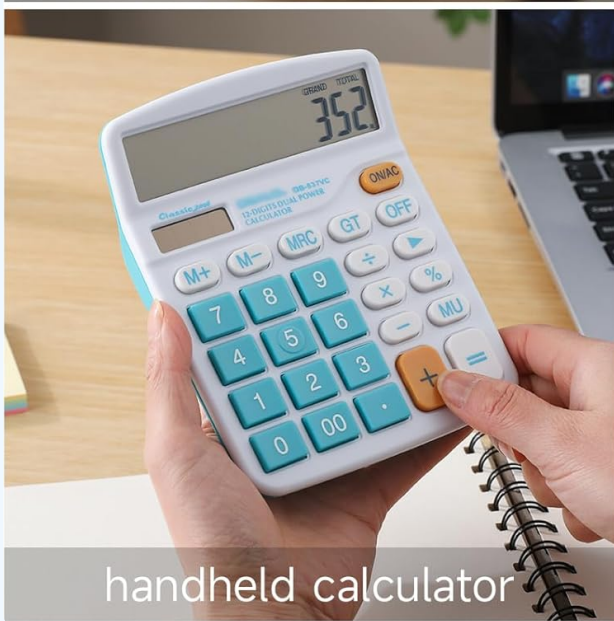

## 2. KEY FEATURES

---

- **12-Digit Display:** Large, easy-to-read numbers for clear visibility.
- **Dual Power:** Operates on solar power in well-lit environments and switches to battery power in low light conditions.
- **Durable Buttons:** Silicone buttons provide a good tactile response, made from lightweight ABS plastic for comfortable operation.
- **Versatile Functions:** Performs common mathematical operations and various financial functions.
- **Compact Design:** Ideal for desktop use, yet portable enough for various settings.

## 3. PRODUCT OVERVIEW

---

The Meichoon KA08 calculator features a large LCD display and a comfortable button layout, presented in a vibrant blue color.

desk calculator

kids calculator

handheld calculator

office calculator

This image demonstrates the versatility of the Meichoon KA08 calculator, suitable for various environments including office desks, handheld use, and educational settings for children.

A detailed view of the Meichoon KA08 calculator, emphasizing its solar power strip and the clear, large digits on its LCD screen for enhanced readability.