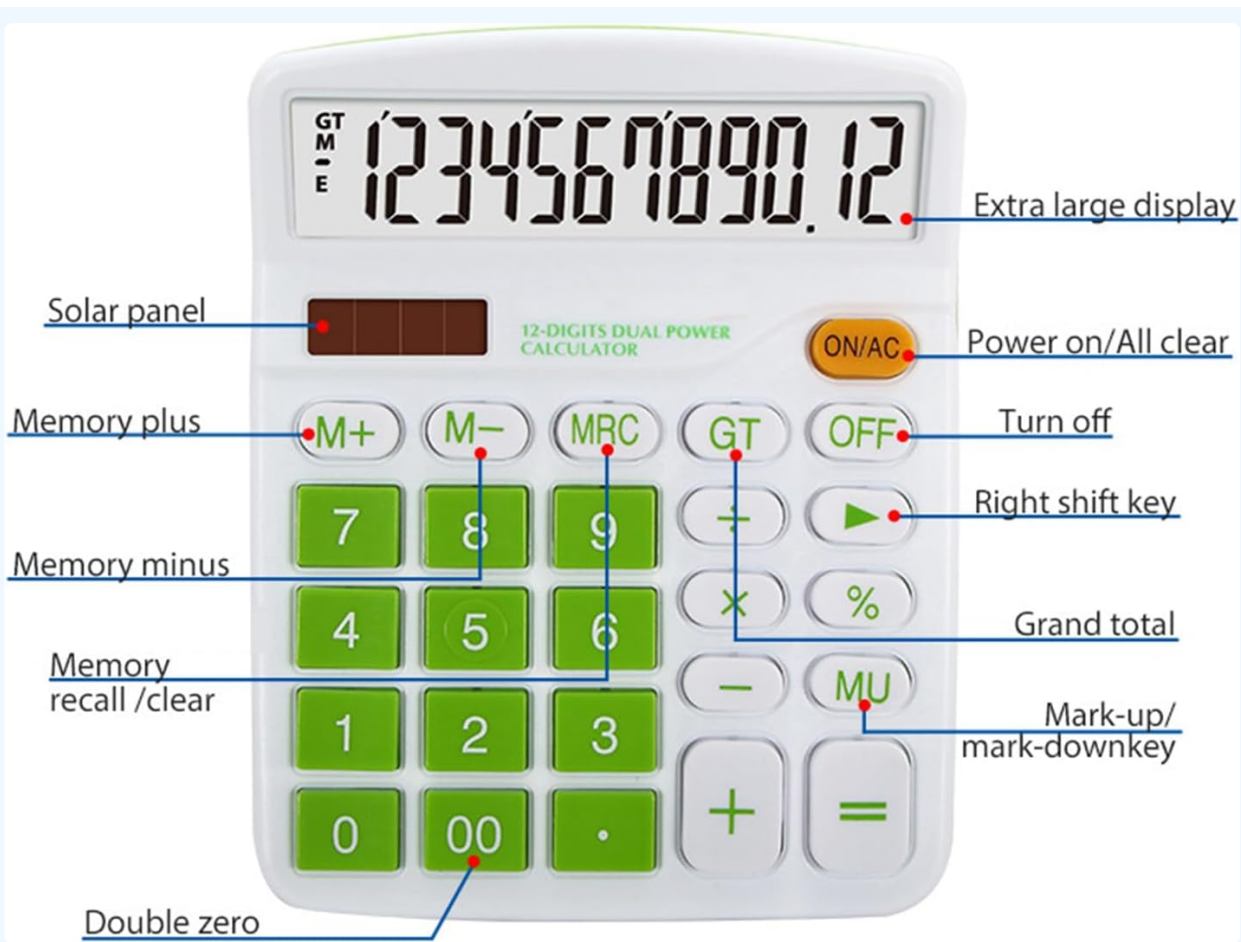

## 2. KEY FEATURES

---

- **12-Digit Display:** Large, easy-to-read numbers for clear visibility.
- **Dual Power:** Operates on solar power in well-lit environments and switches to battery power in low light conditions.
- **Durable Buttons:** Silicone buttons provide a good tactile response, made from lightweight ABS plastic for comfortable operation.
- **Versatile Functions:** Performs common mathematical operations and various financial functions.
- **Compact Design:** Ideal for desktop use, yet portable enough for various settings.

## 3. PRODUCT OVERVIEW

---

The Meichoon KA08 calculator features a large LCD display and a comfortable button layout, presented in a vibrant blue color.

desk calculator

kids calculator

handheld calculator

office calculator

This image demonstrates the versatility of the Meichoon KA08 calculator, suitable for various environments including office desks, handheld use, and educational settings for children.

A detailed view of the Meichoon KA08 calculator, emphasizing its solar power strip and the clear, large digits on its LCD screen for enhanced readability.

# Battery Calculator

The underside of the Meichoon KA08 calculator, revealing the battery compartment for backup power and non-slip pads for stability on surfaces.

An illustrative diagram of the Meichoon KA08 calculator's keypad, clearly labeling the function of each button, including arithmetic operations, memory functions, and special keys.