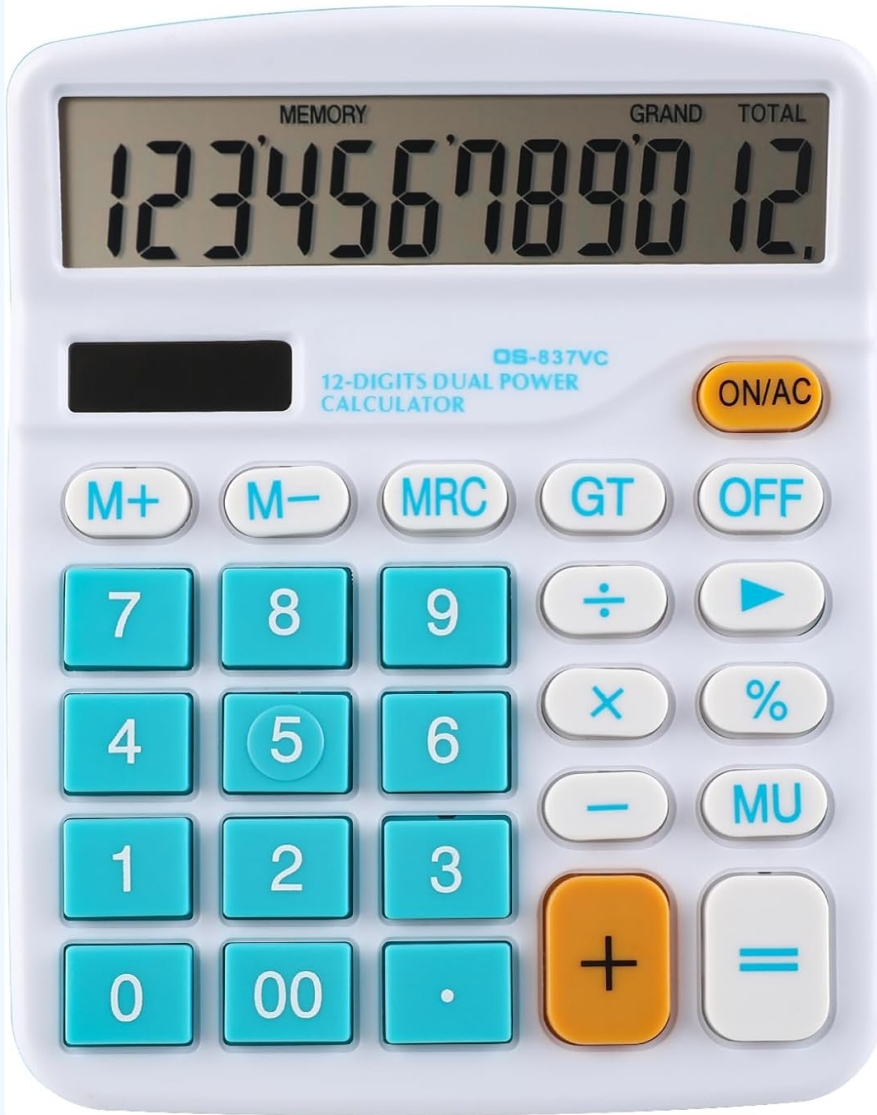

## 1. INTRODUCTION

---

Welcome to the user manual for your Meichoon KA08 12-Digit Dual Power Desktop Calculator. This calculator is designed for ease of use and reliability, featuring a large LCD display and dual power sources (solar and battery) to ensure continuous operation. It is suitable for various applications, including home, office, and educational use.

## 2. KEY FEATURES

---

- **12-Digit Display:** Large, easy-to-read numbers for clear visibility.
- **Dual Power:** Operates on solar power in well-lit environments and switches to battery power in low light conditions.
- **Durable Buttons:** Silicone buttons provide a good tactile response, made from lightweight ABS plastic for comfortable operation.
- **Versatile Functions:** Performs common mathematical operations and various financial functions.
- **Compact Design:** Ideal for desktop use, yet portable enough for various settings.

## 3. PRODUCT OVERVIEW

---

The Meichoon KA08 calculator features a large LCD display and a comfortable button layout, presented in a vibrant blue color.

desk calculator

kids calculator

handheld calculator

office calculator

This image demonstrates the versatility of the Meichoon KA08 calculator, suitable for various environments including office desks, handheld use, and educational settings for children.

A detailed view of the Meichoon KA08 calculator, emphasizing its solar power strip and the clear, large digits on its LCD screen for enhanced readability.