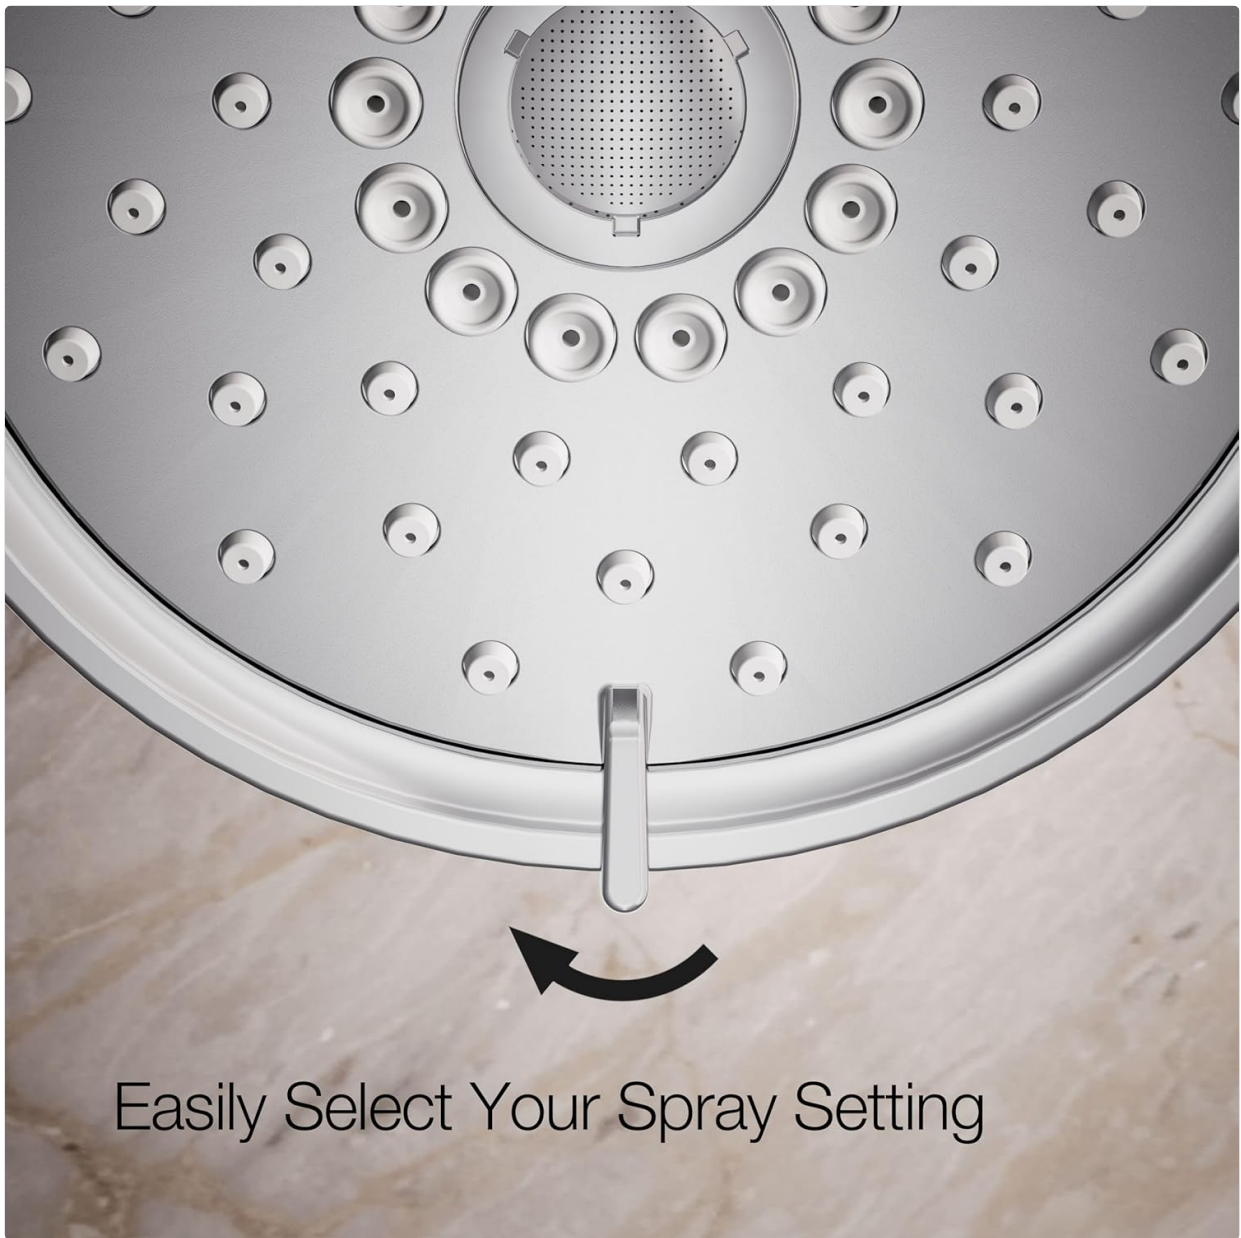

Easily Select Your Spray Setting

A close-up of the showerhead's face, showing the integrated thumb tab designed for easy selection between the three distinct spray settings.

Maintenance and Care

Regular cleaning will help maintain the appearance and performance of your Kohler Purist showerhead. The MasterClean sprayface is designed to resist mineral buildup, making it easy to clean.

Cleaning Recommendations:

- Wipe the showerhead regularly with a soft, damp cloth to remove soap scum and water spots.
- For mineral buildup, gently rub the MasterClean sprayface nozzles to dislodge deposits.
- For more stubborn mineral deposits, the showerhead can be soaked in a vinegar solution overnight. Ensure to rinse thoroughly after soaking.
- Avoid using abrasive cleaners, harsh chemicals, or scouring pads, as these can damage the polished chrome finish.