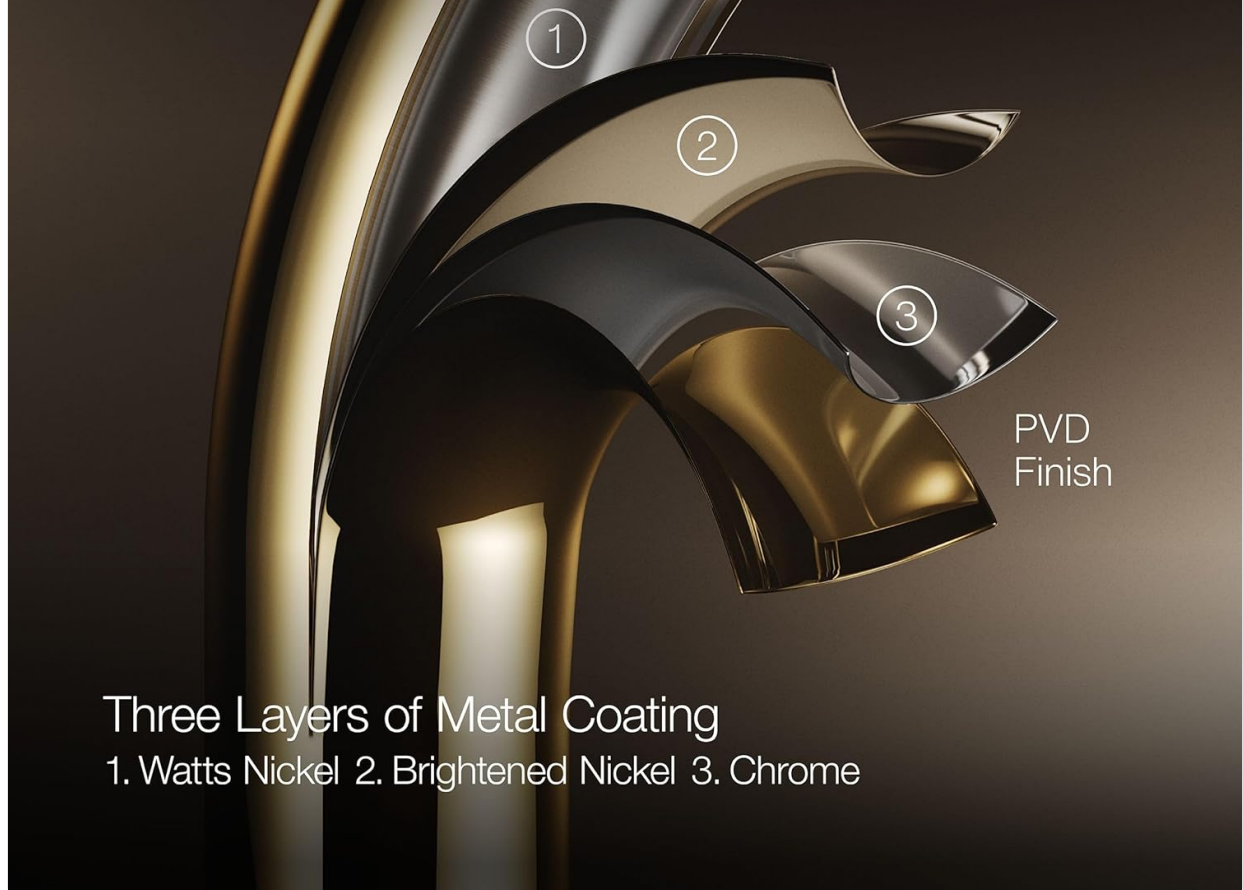

To switch between spray modes, locate the thumb tab on the edge of the showerhead face. Rotate this tab to cycle through the available spray patterns.

Easily Select Your Spray Setting

A close-up of the showerhead's face, showing the integrated thumb tab designed for easy selection between the three distinct spray settings.

Maintenance and Care

Regular cleaning will help maintain the appearance and performance of your Kohler Purist showerhead. The MasterClean sprayface is designed to resist mineral buildup, making it easy to clean.

Vibrant® Finishes Feature ScratchShield® Technology

Resist Tarnish, Corrosion, and Scratches

Three Layers of Metal Coating

1. Watts Nickel 2. Brightened Nickel 3. Chrome

An illustrative diagram explaining Kohler's Vibrant Finishes, featuring ScratchShield Technology with three layers of metal coating (Watts Nickel, Brightened Nickel, Chrome) designed to resist tarnish, corrosion, and scratches.