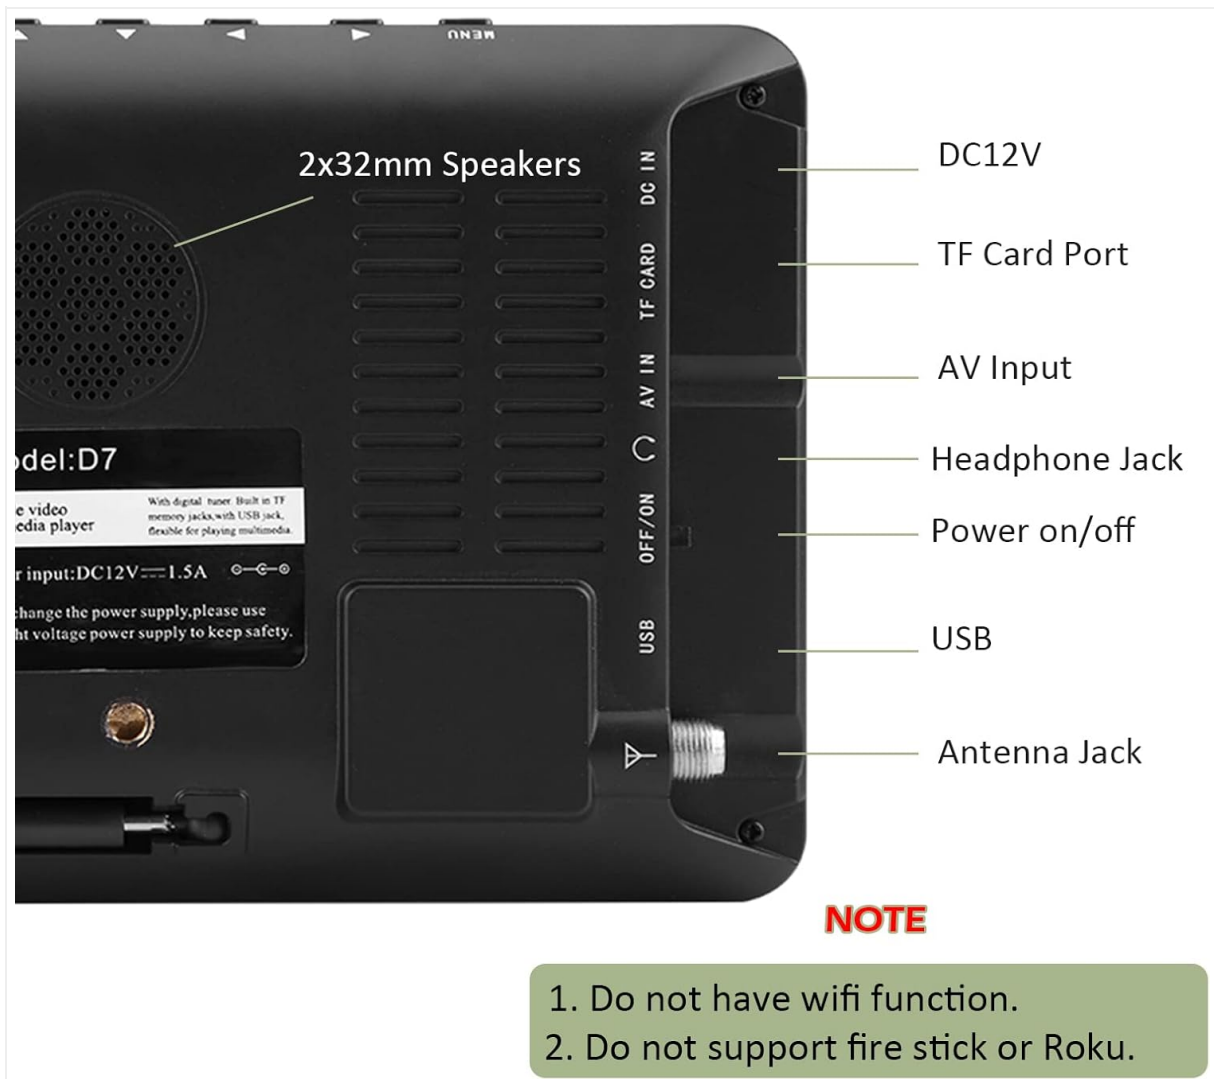

INTRODUCTION

This manual provides detailed instructions for the setup, operation, and maintenance of your Acogedor 7-inch Portable Small TV. This device is designed to provide digital television and FM radio reception, along with multimedia playback capabilities via USB and TF card, and AV input for external sources. Please read this manual thoroughly before using the product to ensure proper function and safety.

- Acogedor 7-inch Portable Small TV
- Remote Control (requires 2 AAA batteries, not always included)
- Power Adapter (AC charger)
- 12V Car Charger
- AV Cable
- Antenna
- Table Stand

SETUP

1. Powering On

your vehicle's cigarette lighter socket.

3. **Power On/Off:** Press the **OFF/ON** switch located on the side of the TV to turn it on or off.

2. Connecting the Antenna

For optimal digital TV reception, connect the included antenna to the **Antenna Jack** on the side of the TV. Extend the antenna fully and position it for the best signal.

Image: Rear view of the TV highlighting the DC12V, TF Card, AV In, Headphone Jack, Power On/Off, USB, and Antenna Jack ports.

3. Connecting External Devices

- **USB Device:** Insert a USB flash drive into the **USB** port for multimedia playback.
- **TF Card:** Insert a TF (MicroSD) card into the **TF Card Port** for multimedia playback.
- **AV Input:** Connect external AV sources (e.g., DVD player, game console) using the provided AV cable to the **AV IN** port.
- **Headphones:** Plug headphones into the **Headphone Jack** for private listening.