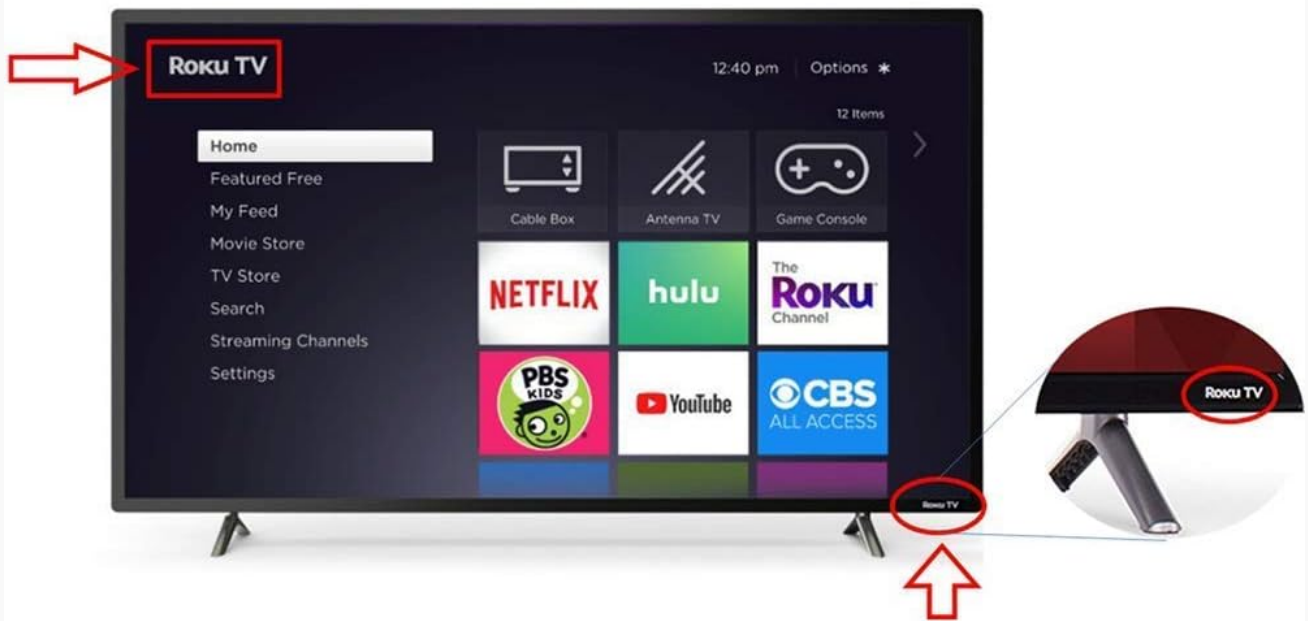

Compatibility

NOT
for
**Roku
Player**

ONLY
for
INSIGNIA
**Roku
TV**

Image 2.1: Visual representation of compatibility, indicating the remote works only with Insignia Roku TVs and not with standalone Roku Players.

What is a Roku TV™?

The TWO words "Roku TV" should be shown on the TV.

Note: If NO "Roku TV" mark on TV then this remote WON'T work.

Image 2.2: Guide to identify a Roku TV. Look for the 'Roku TV' branding on the screen's home interface or on the TV's physical label. If 'Roku TV' is not present, this remote will not function.