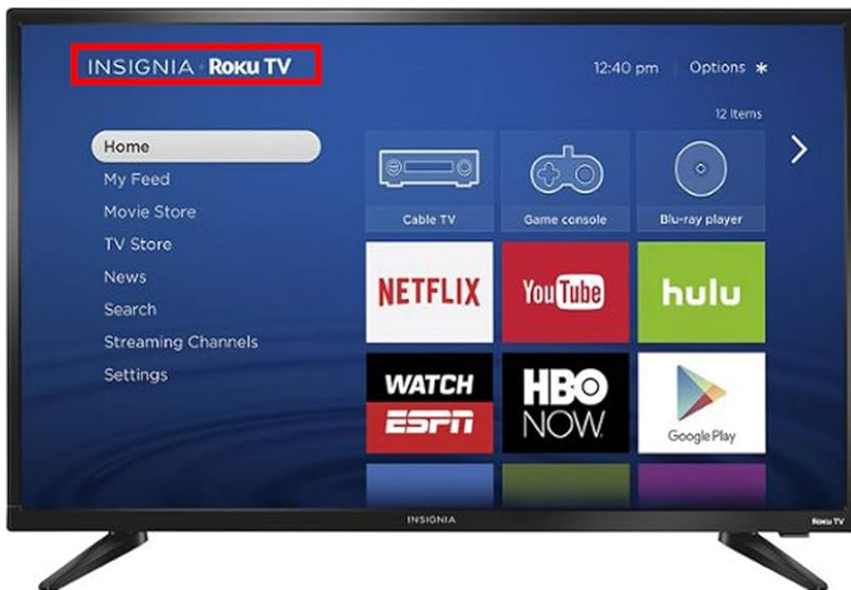

ONLY
for
INSIGNIA
**Roku
TV**