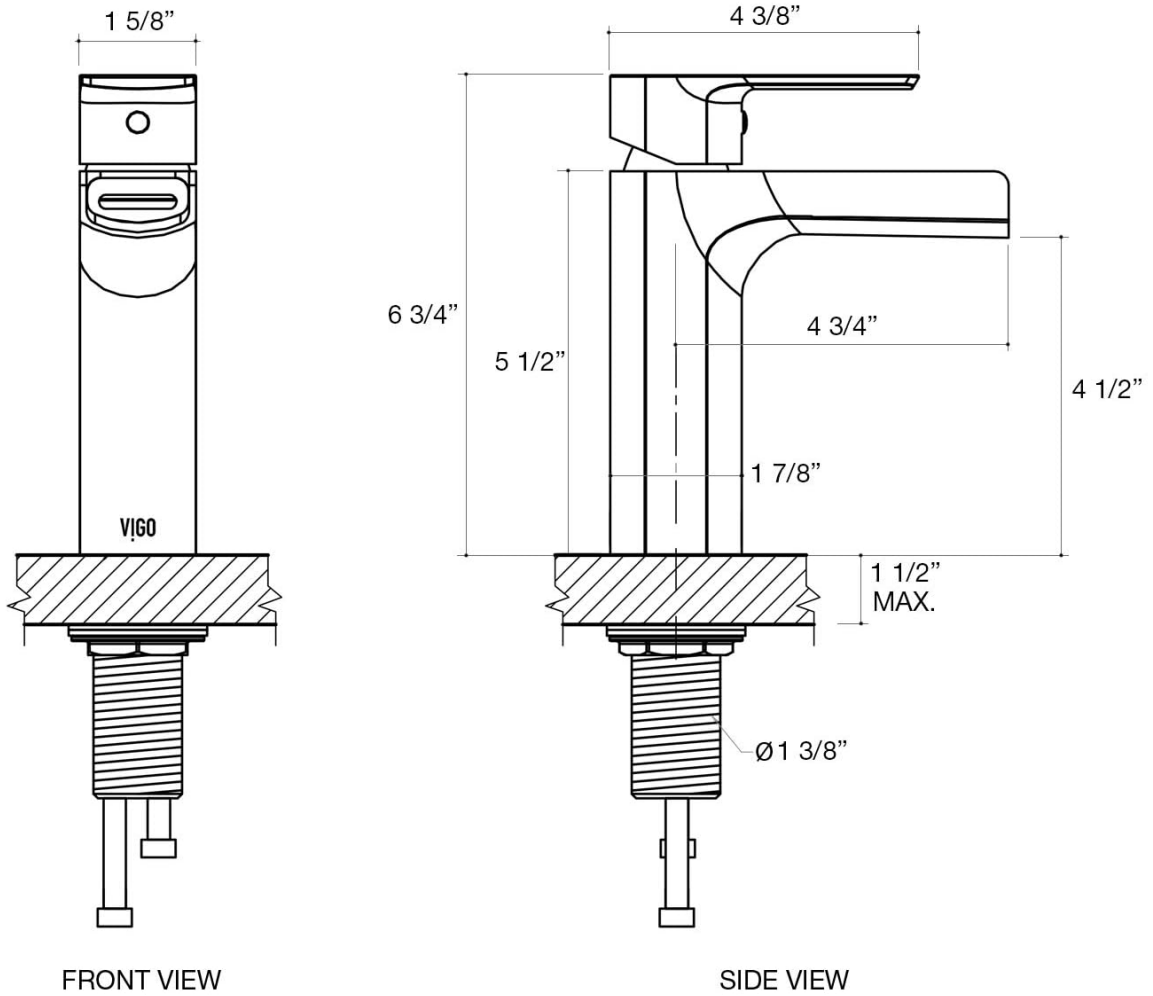

The VIGO Ileana Single Handle Single-Hole Bathroom Faucet in Chrome.

Official product video for the VIGO Ileana Faucet, showcasing its design and features.

SETUP AND INSTALLATION

The VIGO Ileana faucet is designed for effortless installation with a single-hole mounting design. It includes standard US 3/8-inch plumbing connections and freeze-resistant metal-braided PEX lines. A standard 1-3/8-inch hole opening is required for installation.

VIGO

Effortless Installation

Single-hole installation and standard US plumbing 3/8" connections. The hot/cold lines are metal braided PEX - a high pressure resistant, freeze resistant and thermostable pipe. Standard 1 3/8" diameter opening is required for this faucet.

Diagram illustrating the effortless installation features, including connection sizes.

All necessary mounting hardware and supply lines are included for a swift setup. An optional and removable deck plate is available for installations requiring a wider base.

© 2018 VIGO Industries, All rights reserved.

Detailed dimensions of the VIGO Ileana faucet for precise installation planning.

OPERATING INSTRUCTIONS

The single lever handle allows for easy adjustment of both water temperature and flow. Move the handle left for hot water, right for cold water, and up to increase flow. The faucet delivers a sustainable and powerful water flow at 1.2 Gallons Per Minute (GPM), meeting ECO WaterSense standards while maintaining strong water pressure.