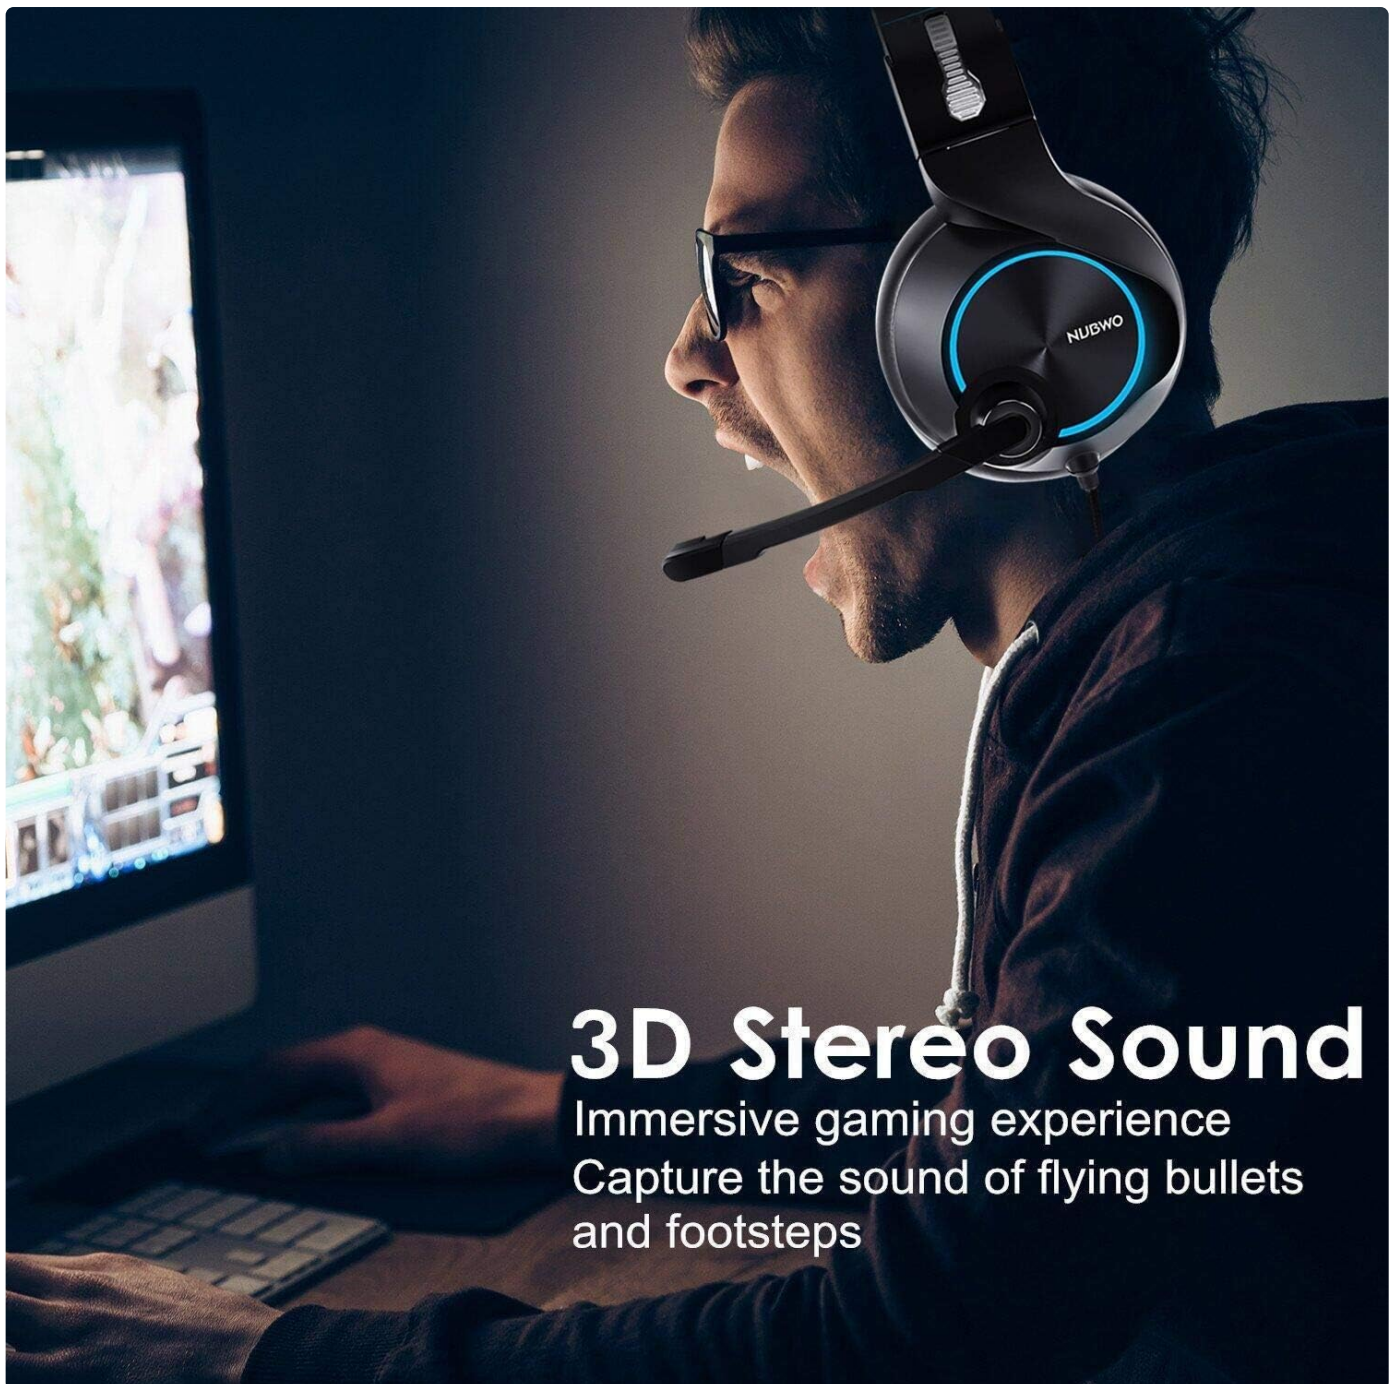

3D Stereo Sound

Immersive gaming experience
Capture the sound of flying bullets
and footsteps

Image: A user experiencing immersive 3D stereo sound while gaming with the NUBWO headset.

Flexible Noise-Cancelling Microphone

The headset is equipped with an Omni-directional and 135° flexible silicone microphone. This design allows for clear and accurate voice pickup, ensuring effective communication during gameplay or calls. The silicone material provides flexibility and stability, preventing crackling noises when adjusted.