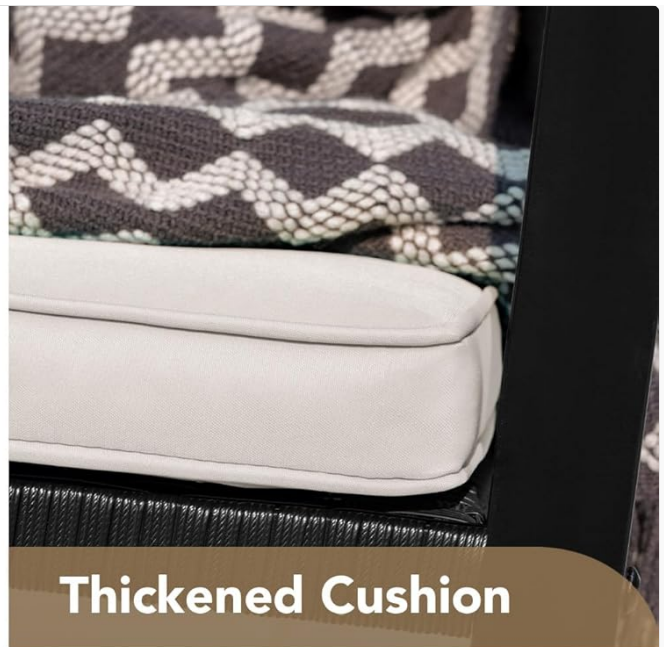

All-weather Rattan

Thickened Cushion

Rust-proof Steel Frame

Soft Pillow

Image: A collage of four close-up images detailing the product's features: all-weather rattan weave, a thickened cushion, the rust-proof steel frame, and a soft back pillow.