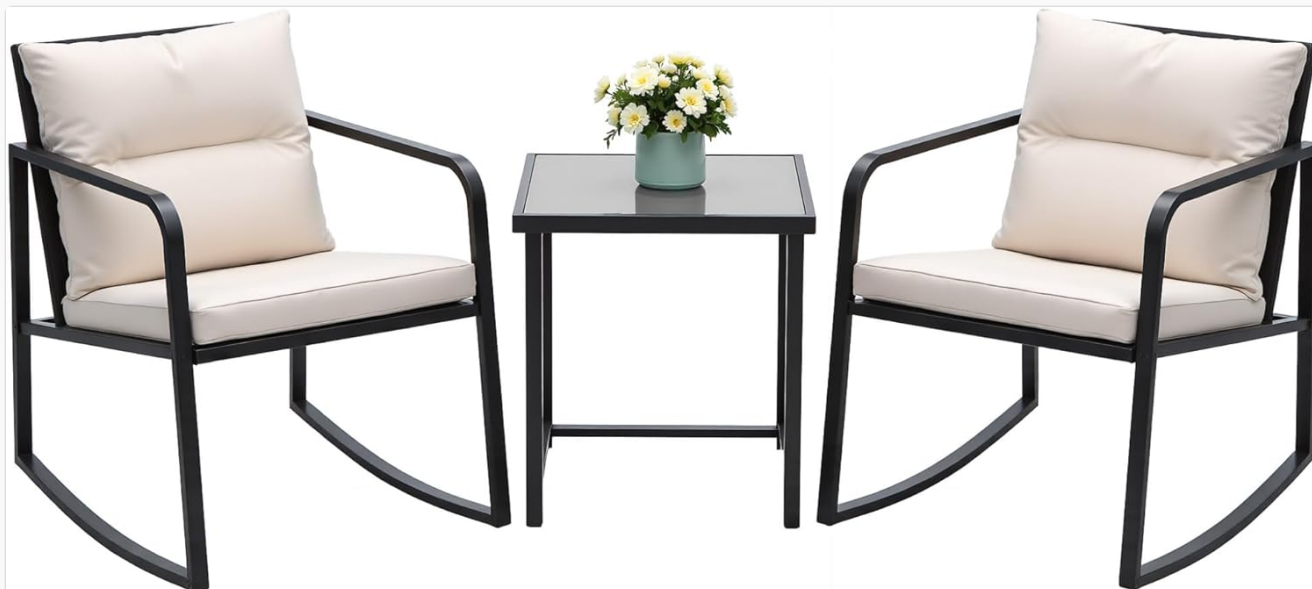

Manuals+

[Q & A](#) | [Deep Search](#) | [Upload](#)

Manuals.plus /

› [Devoko](#) /

› Devoko 3-Piece Rocking Bistro Set with Glass Coffee Table, Model 943RBK User Manual

Devoko 943RBK

Devoko 3-Piece Rocking Bistro Set User Manual

Model: 943RBK

INTRODUCTION

Thank you for choosing the Devoko 3-Piece Rocking Bistro Set. This manual provides essential information for the safe assembly, operation, and maintenance of your new outdoor furniture. Please read these instructions carefully before use and retain them for future reference.

Image: The Devoko 3-Piece Rocking Bistro Set, featuring two rocking chairs with beige cushions and a square glass-top coffee table.

PRODUCT COMPONENTS

The Devoko 3-Piece Rocking Bistro Set includes the following components:

PRODUCT SIZE

Image: A diagram illustrating the dimensions of the rocking chair (28.5" L x 23" W x 36" H) and the coffee table (17" L x 17" W x 19" H).

OPERATING INSTRUCTIONS

The Devoko Rocking Bistro Set is designed for comfortable outdoor relaxation.