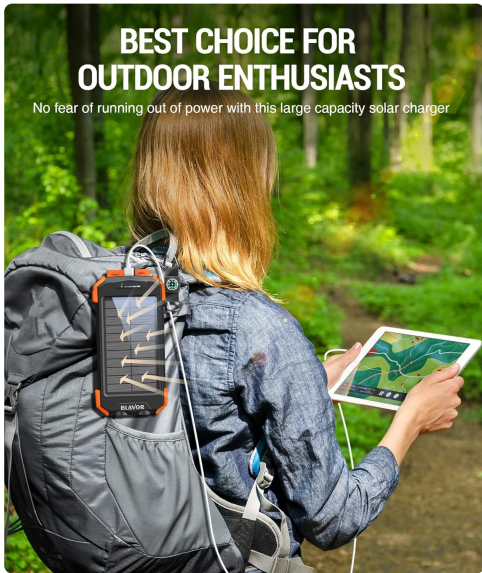

Ideal for Outdoor Enthusiasts

With its solar charging capability, durable construction, and integrated flashlight, this power bank is an excellent choice for outdoor enthusiasts. It ensures you have power for your devices even when off-grid, making it perfect for camping, hiking, and other adventures.

Official Product Video: Solar Charger Power Bank Overview

Your browser does not support the video tag.

This video provides a comprehensive overview of the BLAVOR Solar Charger Power Bank, demonstrating its features and how it can be used in various scenarios. It highlights the product's design, charging capabilities, and suitability for outdoor activities.

SETUP

Initial Charging

Before first use, fully charge the power bank using a wall adapter and the provided USB A to USB C cable. This ensures the internal battery is conditioned for optimal performance. The LED indicators will show charging progress and battery level.

Attaching the Compass Carabiner

Attach the included compass carabiner to the designated loop on the power bank. This allows for easy attachment to backpacks or gear, and provides a basic directional tool for outdoor activities.

OPERATING INSTRUCTIONS

Charging Devices (Wired)

1. Connect your device to the power bank using a compatible USB cable (USB-A or USB-C port).
2. The power bank will automatically begin charging your device.
3. Monitor the LED indicators on the power bank to check its remaining battery level.