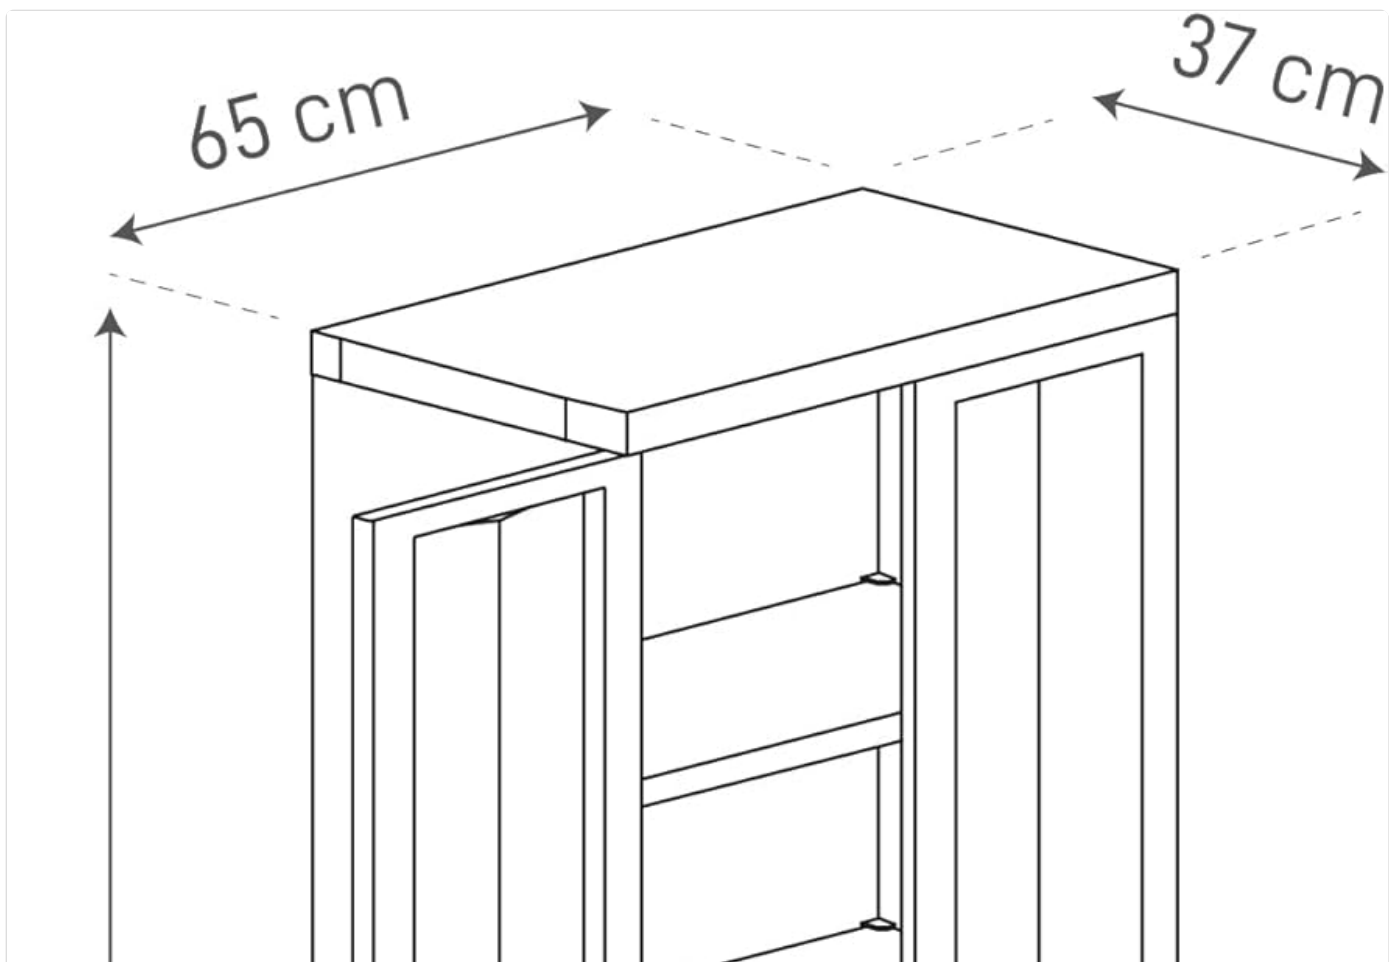

7. TROUBLESHOOTING

- **Cabinet Instability:** Ensure the cabinet is placed on a flat, level surface. Verify all interlocking parts are fully

engaged. For maximum stability, consider anchoring the cabinet to a wall (hardware not included).

8. SPECIFICATIONS

Feature	Detail
Product Dimensions	65 cm (width) x 37 cm (depth) x 165 cm (height)
Material	Recycled Polypropylene (PP05), UV-resistant
Color	Basalt Grey / Black
Shelves	3 adjustable shelves
Shelf Load Capacity	Up to 20 kg per shelf (uniformly distributed)
Security Feature	Padlock provision (padlock not included)
Intended Use	Indoor and Outdoor Storage
Model Number	Trend Midi Tuttopiani
ASIN	B07FCCYM7P