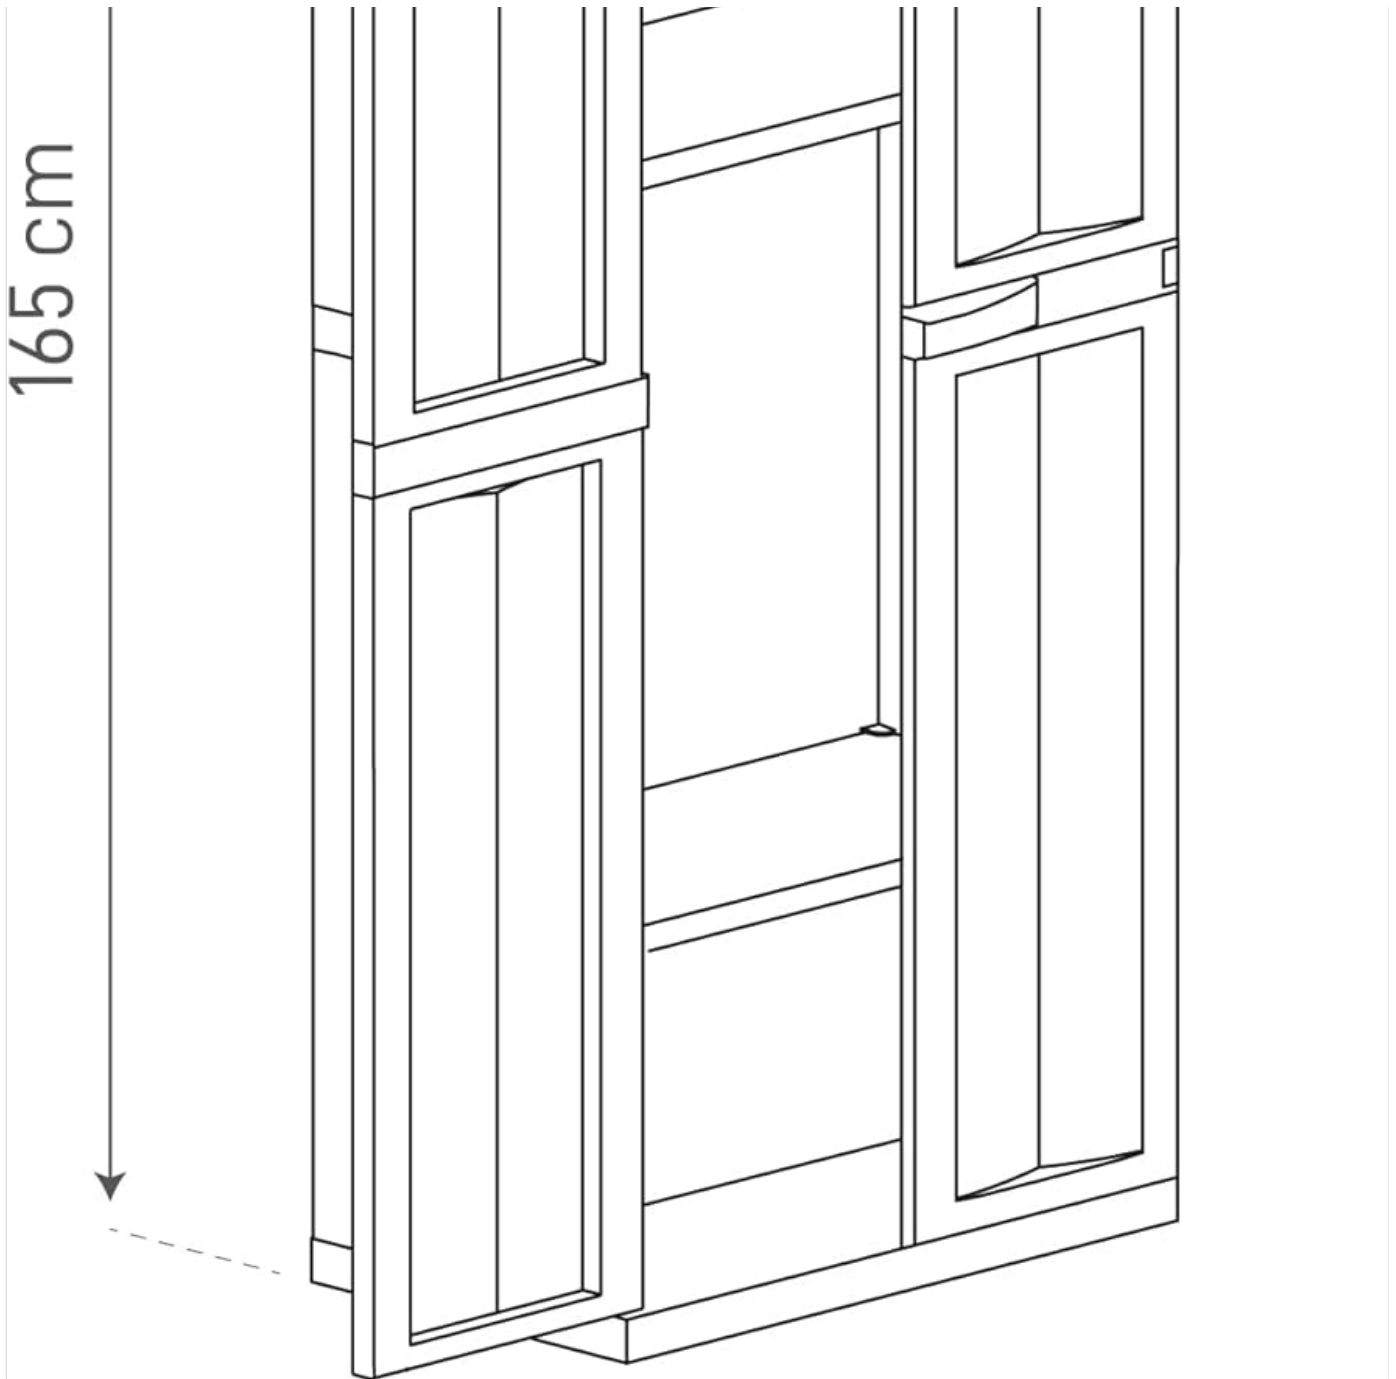

8. SPECIFICATIONS

Feature	Detail
Product Dimensions	65 cm (width) x 37 cm (depth) x 165 cm (height)
Material	Recycled Polypropylene (PP05), UV-resistant
Color	Basalt Grey / Black
Shelves	3 adjustable shelves
Shelf Load Capacity	Up to 20 kg per shelf (uniformly distributed)
Security Feature	Padlock provision (padlock not included)
Intended Use	Indoor and Outdoor Storage
Model Number	Trend Midi Tuttopiani
ASIN	B07FCCYM7P