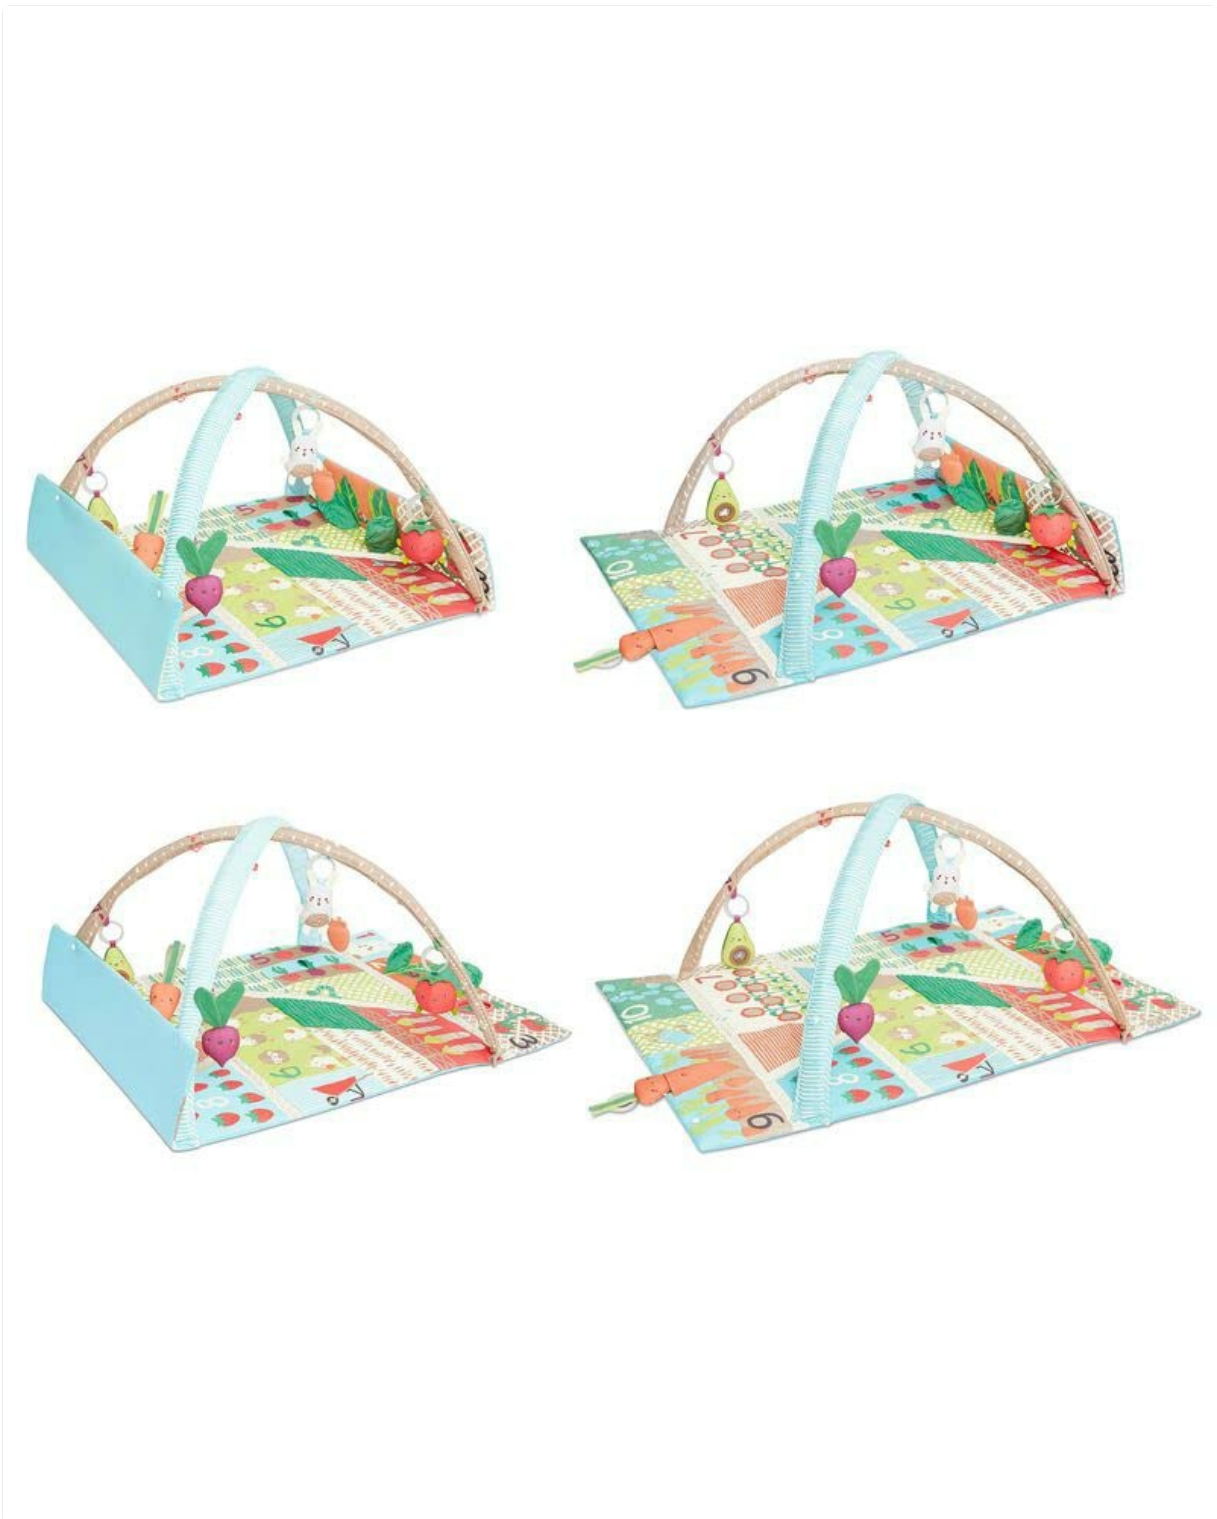

Image: A detailed view of the five detachable hanging toys, each designed with unique textures and features for sensory engagement.

SETUP INSTRUCTIONS

1. **Unpack Components:** Carefully remove all components from the packaging. Ensure all parts listed in the product manual are present: playmat, two arches, and five hanging toys.
2. **Lay Out Playmat:** Unfold the soft playmat on a clean, flat surface.
3. **Attach Arches:** Insert the ends of the two arches into the designated slots on the playmat. Secure them firmly according to the instructions provided on the arch connectors. The arches should cross over the center of the mat.
4. **Attach Hanging Toys:** Clip or tie the five hanging toys to the loops on the arches. Position them at varying heights to encourage reaching and batting.
5. **Optional: Fold Up Sides:** For an enclosed play space, fold up the sides of the playmat and secure them using the attached fasteners.
6. **Insert Watermelon Pillow:** Place the watermelon wedge pillow on the mat as a prop for tummy time

For newborns and infants, lay your baby on their back under the arches. The hanging toys encourage visual tracking, reaching, and batting, promoting early motor skills and hand-eye coordination.

Image: A baby engaging in overhead play, interacting with the hanging toys from a supine position.

Stage 2: Tummy Time (3+ Months)

Place your baby on their tummy on the mat, using the watermelon wedge pillow for support if needed. Encourage them to lift their head and engage with the mat's textures, mirror, and the lower hanging toys. This strengthens neck and core muscles.

Image: A baby enjoying tummy time on the playmat, supported by the watermelon pillow.

Stage 3: Seated Play (6+ Months)

As your baby learns to sit, they can interact with the mat and toys from a seated position. The various textures, crinkly leaves, and pockets on the mat provide continued sensory exploration.