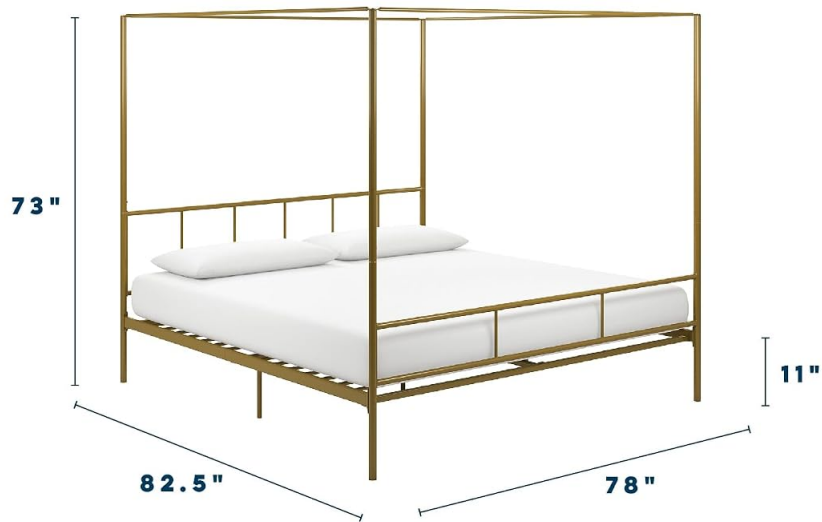

FITS ONE KING SIZE MATTRESS (NOT INCLUDED)

*SHOWN WITH A 8" MATTRESS

WEIGHT LIMIT

NO BOXSPRING

TRENDY DESIGN

Image: Novogratz Marion Canopy Bed dimensions for a King size mattress, showing 73 inches height, 82.5 inches length, 78 inches width, and 11 inches underbed clearance.

Care and Maintenance

To maintain the appearance and longevity of your Novogratz Marion Canopy Bed, follow these simple care instructions:

- **Cleaning:** Wipe the metal frame with a damp cloth. Avoid using abrasive cleaners or harsh chemicals, as these may damage the powder-coated finish.
- **Stability Check:** Periodically inspect all bolts and screws to ensure they remain tight. Re-tighten as necessary to maintain the bed frame's structural integrity and prevent any potential squeaking.

Safety Precautions

Please observe the following safety guidelines to ensure safe use of your bed frame: