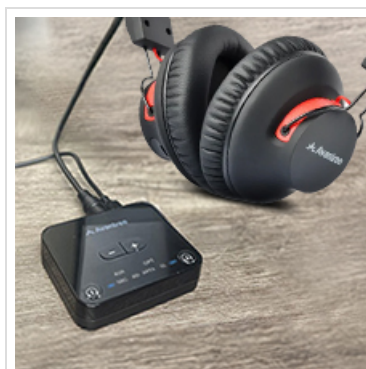

HASSLE-FREE SET UP

Bluetooth pairing not required
Simple plug, power on, and play

Image: Illustration of simple plug-and-play setup with the transmitter and headphones.

2.3. Connecting to Smart TVs

For Smart TVs with built-in Bluetooth (e.g., 2024 Samsung TVs), the HT4189 headphones can pair directly via Bluetooth. In this scenario, slide the transmitter to 'OFF' as it is not needed.

Image: Close-up of the Avantree transmitter connected to a TV's audio output.

3. OPERATING INSTRUCTIONS

3.1. No Lip-Sync Delay

The HT4189 features built-in "FastStream" Bluetooth technology, providing less than 40 ms audio latency. This ensures that audio and visuals are perfectly synchronized, enhancing your viewing experience.

Image: Person watching TV with headphones, illustrating synchronized audio and video.

3.2. Extended Range

Equipped with Class 1 Bluetooth technology, the HT4189 offers a stable and reliable connection up to 100 ft (approximately 30 meters), allowing you to move freely around your home without audio interruptions.