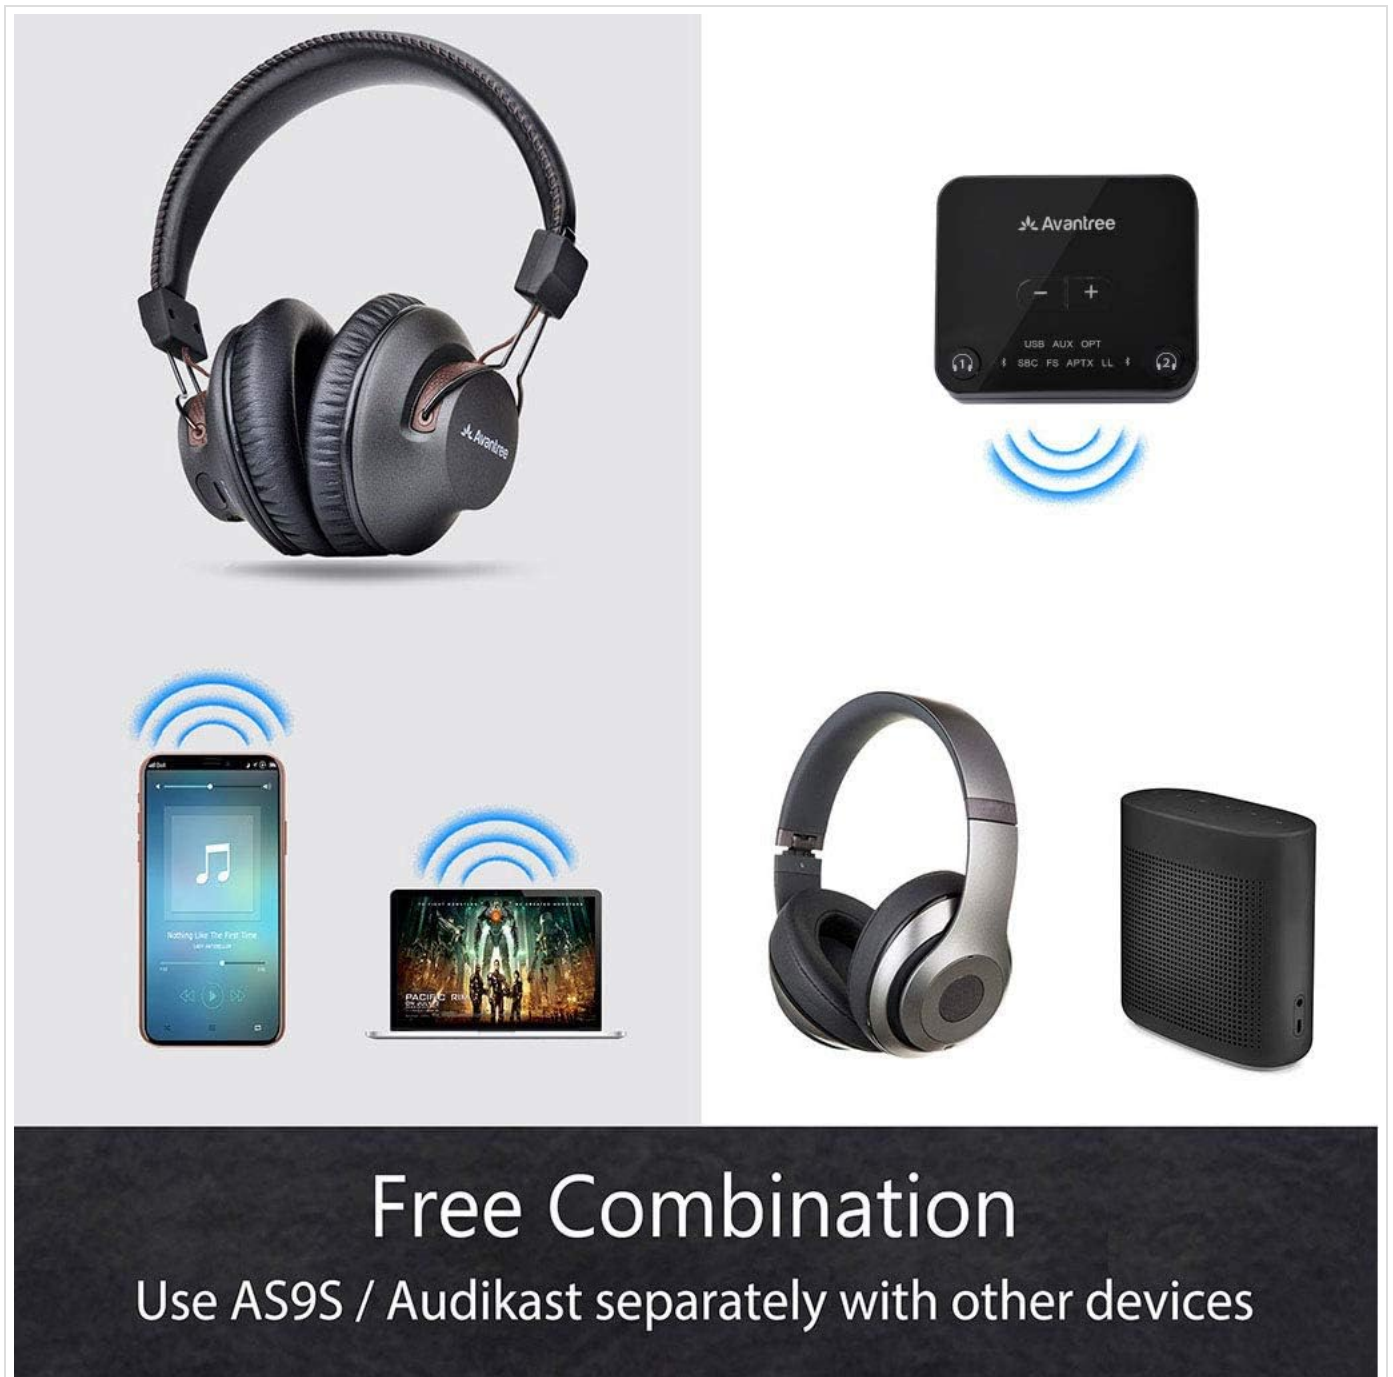

EXTENDED PLAYTIME

40 HRS

Image: Diagram illustrating the 100ft ultra-long range of the HT4189 compared to standard devices.

3.3. Independent Use

The HT4189 headphones can function independently as standard Bluetooth headphones, allowing you to pair them with your phone or other Bluetooth-enabled devices. They feature precision-engineered 40mm stereo drivers for quality audio.