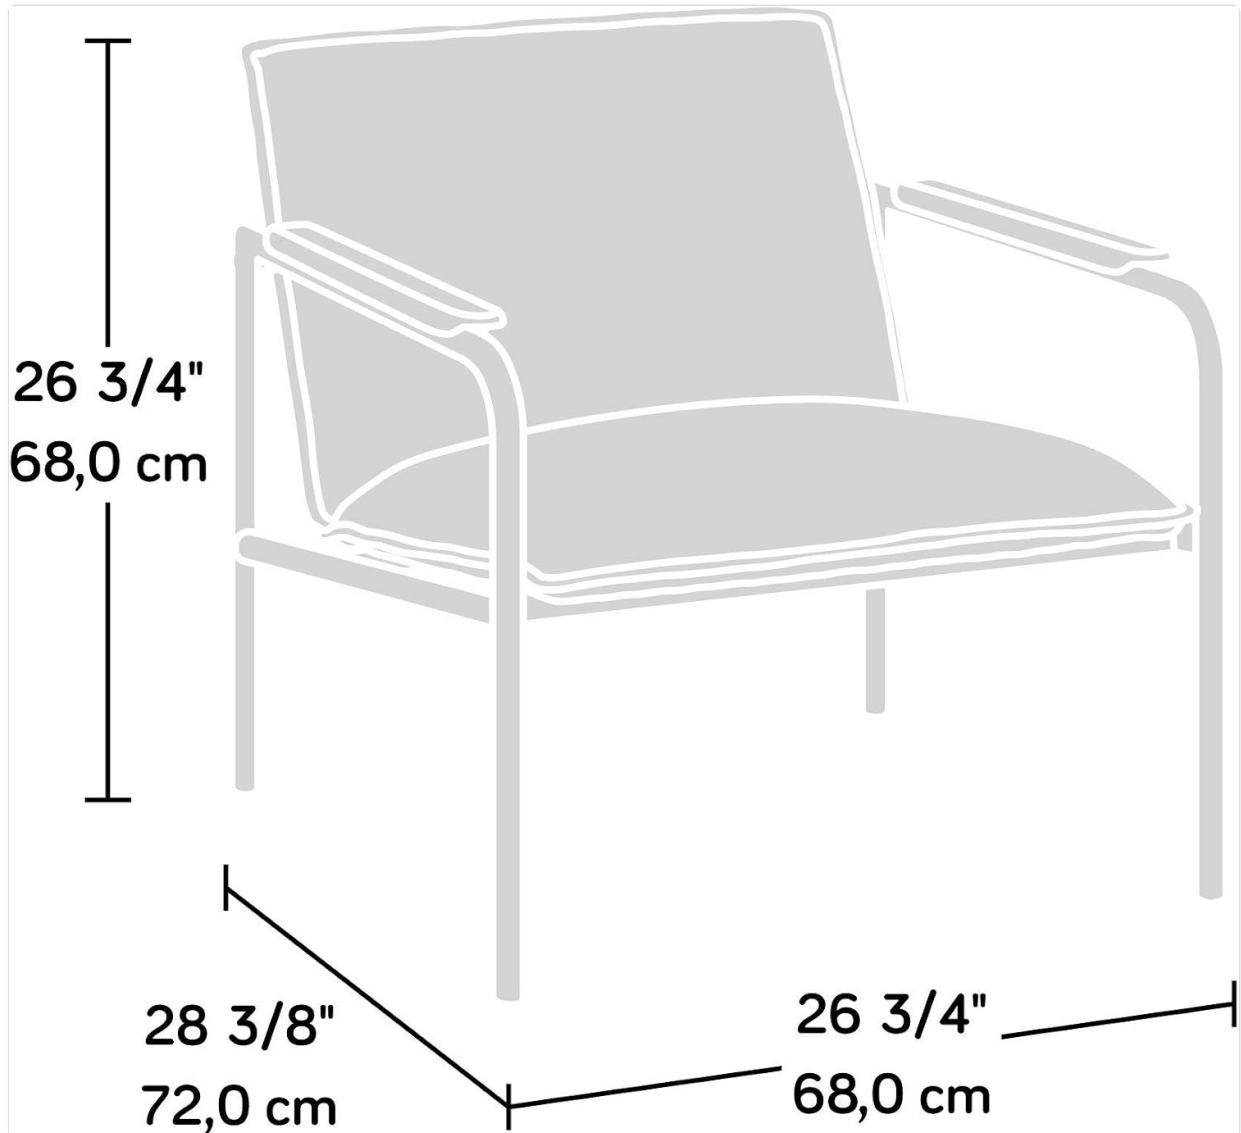

- **Sunlight:** Avoid prolonged exposure to direct sunlight to prevent fading of the upholstery.
- **Weight Capacity:** Do not exceed the maximum weight recommendation of 300 pounds.

A detailed shot of the chair's camel-colored, leather-like seat cushion, showing its texture and stitching, relevant for understanding care instructions.

TROUBLESHOOTING

This section provides solutions to common issues you might encounter with your lounge chair.

Loose Connections

If the chair feels wobbly, check all assembly screws and tighten them as needed. Avoid overtightening, which can strip the threads or damage the material.

Squeaking Sounds

Squeaking may indicate loose connections. Re-tighten all hardware. If the issue persists, disassemble and reassemble the affected section, ensuring all parts are correctly aligned and tightened.

Surface Scratches

Minor scratches on the powder-coated black metal frame can be touched up with a suitable black metal paint. For the leather-like upholstery, use a leather repair kit designed for synthetic materials, following the product's