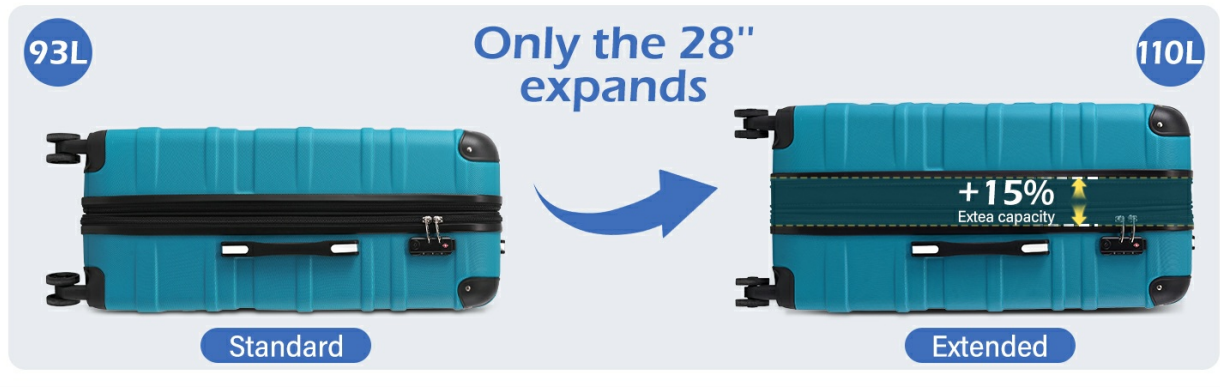

Extra 15% Space

Exclusive to 28" luggage; smaller sizes are non-expandable

Image: A visual comparison of the 28-inch suitcase in its standard and expanded states, demonstrating the 15% extra capacity.

MAINTENANCE