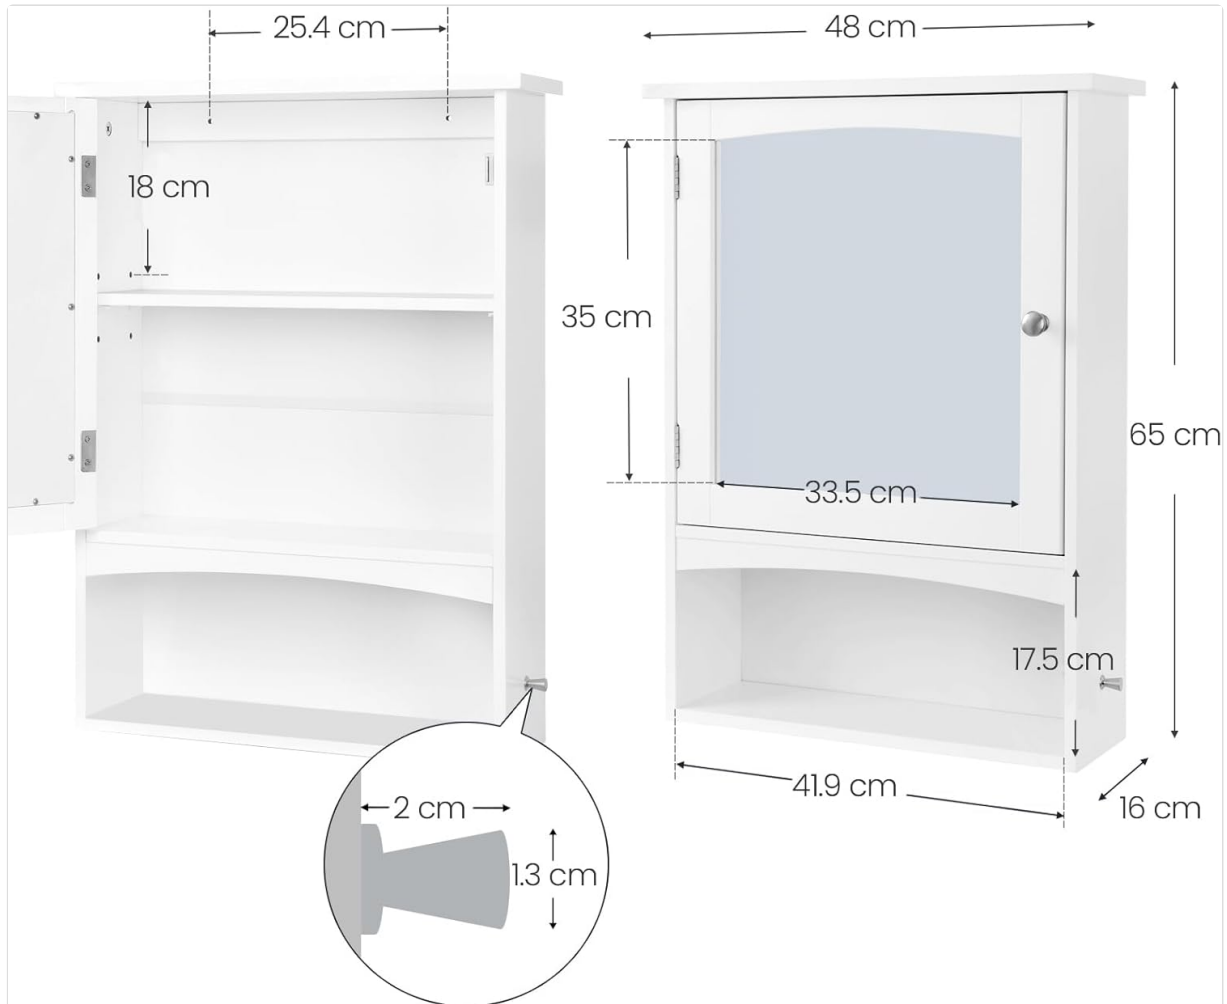

1. Measure and mark the desired mounting height on the wall.
2. Drill pilot holes according to the cabinet's mounting points.
3. Insert wall anchors if necessary.
4. Secure the cabinet to the wall using the provided screws.
5. Verify the cabinet is level and stable before placing items inside.

Figure 1: Product Dimensions and Internal Structure. This diagram illustrates the measurements of the cabinet and its internal shelving, crucial for planning installation and usage.

4. OPERATING INSTRUCTIONS

The VASAGLE UBBC21WT mirror cabinet combines a mirror and storage in one unit, ideal for organizing various items.

4.1 Storage Features

- **Mirrored Door:** Provides a clear reflection for daily routines.
- **Adjustable Shelf:** The shelf behind the door offers 3 height adjustments, allowing you to customize storage space for items of different sizes.
- **Open Compartment:** A convenient open compartment at the bottom provides easy access to frequently used items.
- **Side Hooks:** Two integrated side hooks are perfect for hanging small items like hair ties or keys.