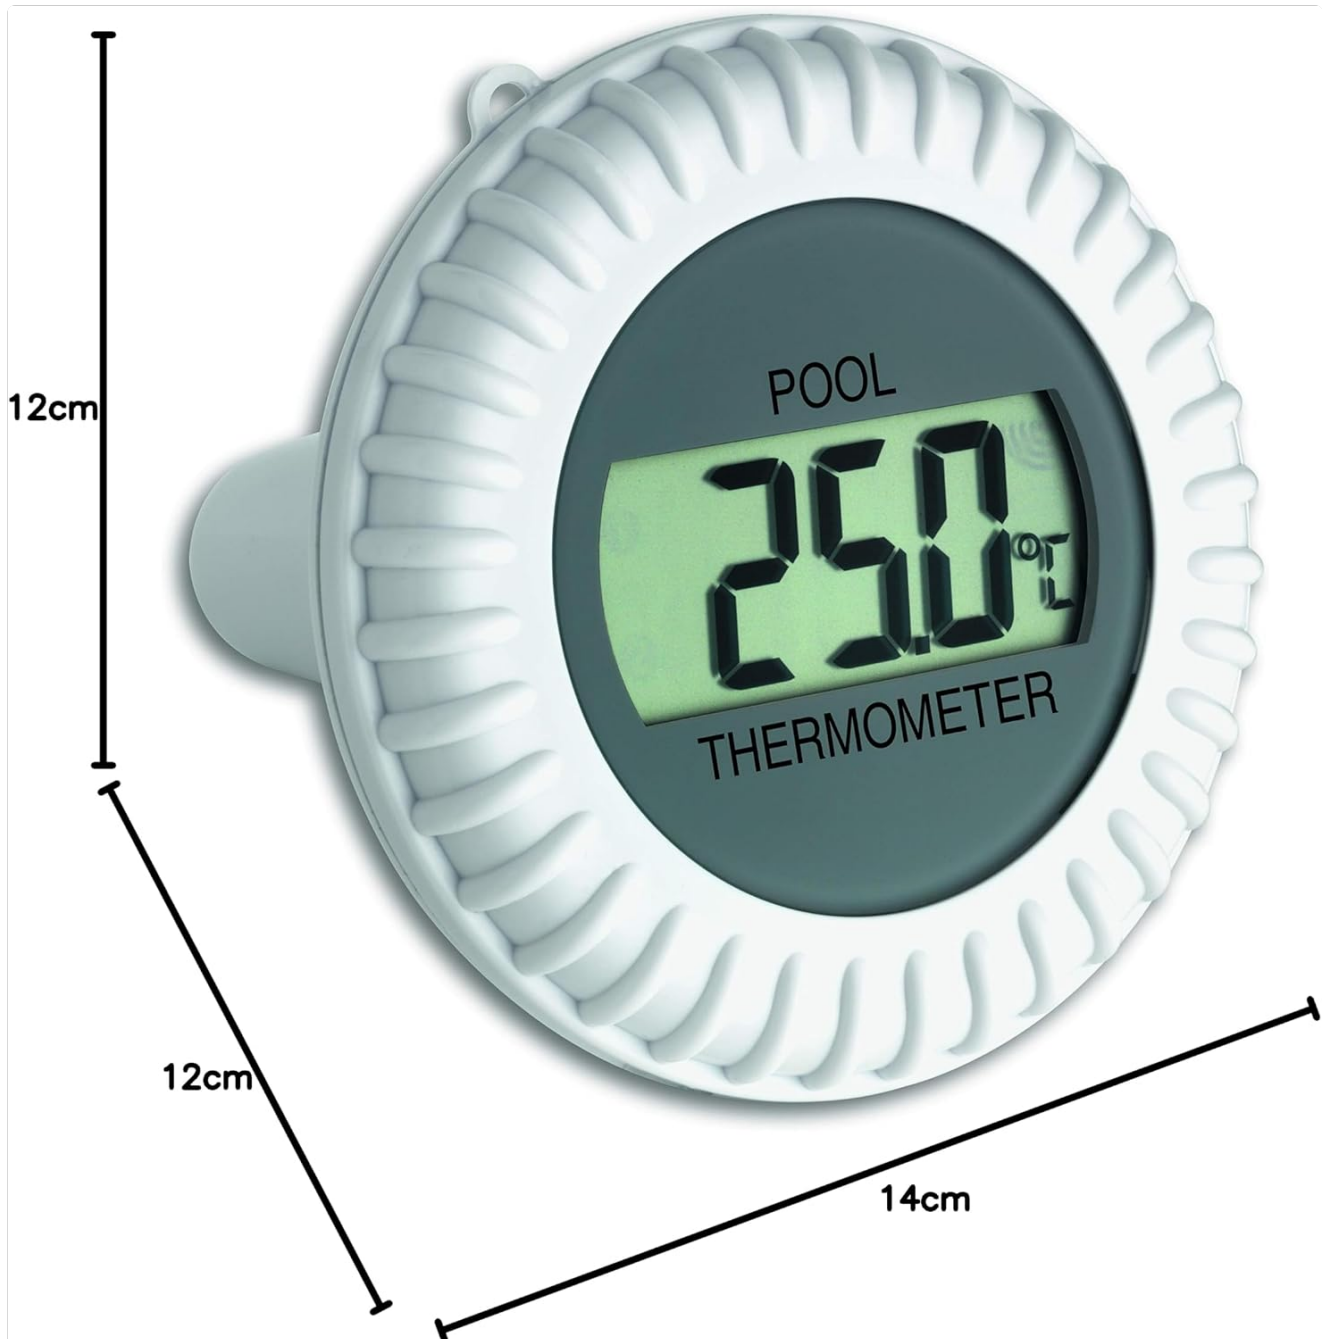

SPECIFICATIONS

Specification	Detail
Model Number	30.3199.IT
Brand	TFA Dostmann
Material	Plastic
Color	White/Grey
Max. Range	100 m (open field)
Temperature Measurement Range	0 to +60 °C (+14 to +140 °F)
Power Source	2 x 1.5V AA batteries (not included)
Dimensions (L x W x H)	110 x 115 x 135 mm (approx. 4.3 x 4.5 x 5.3 inches)
Weight	242 Grams
Response Time	4 seconds
Immersion Depth	100 mm
Display Type	Digital
Connectivity Technology	Radio Frequency