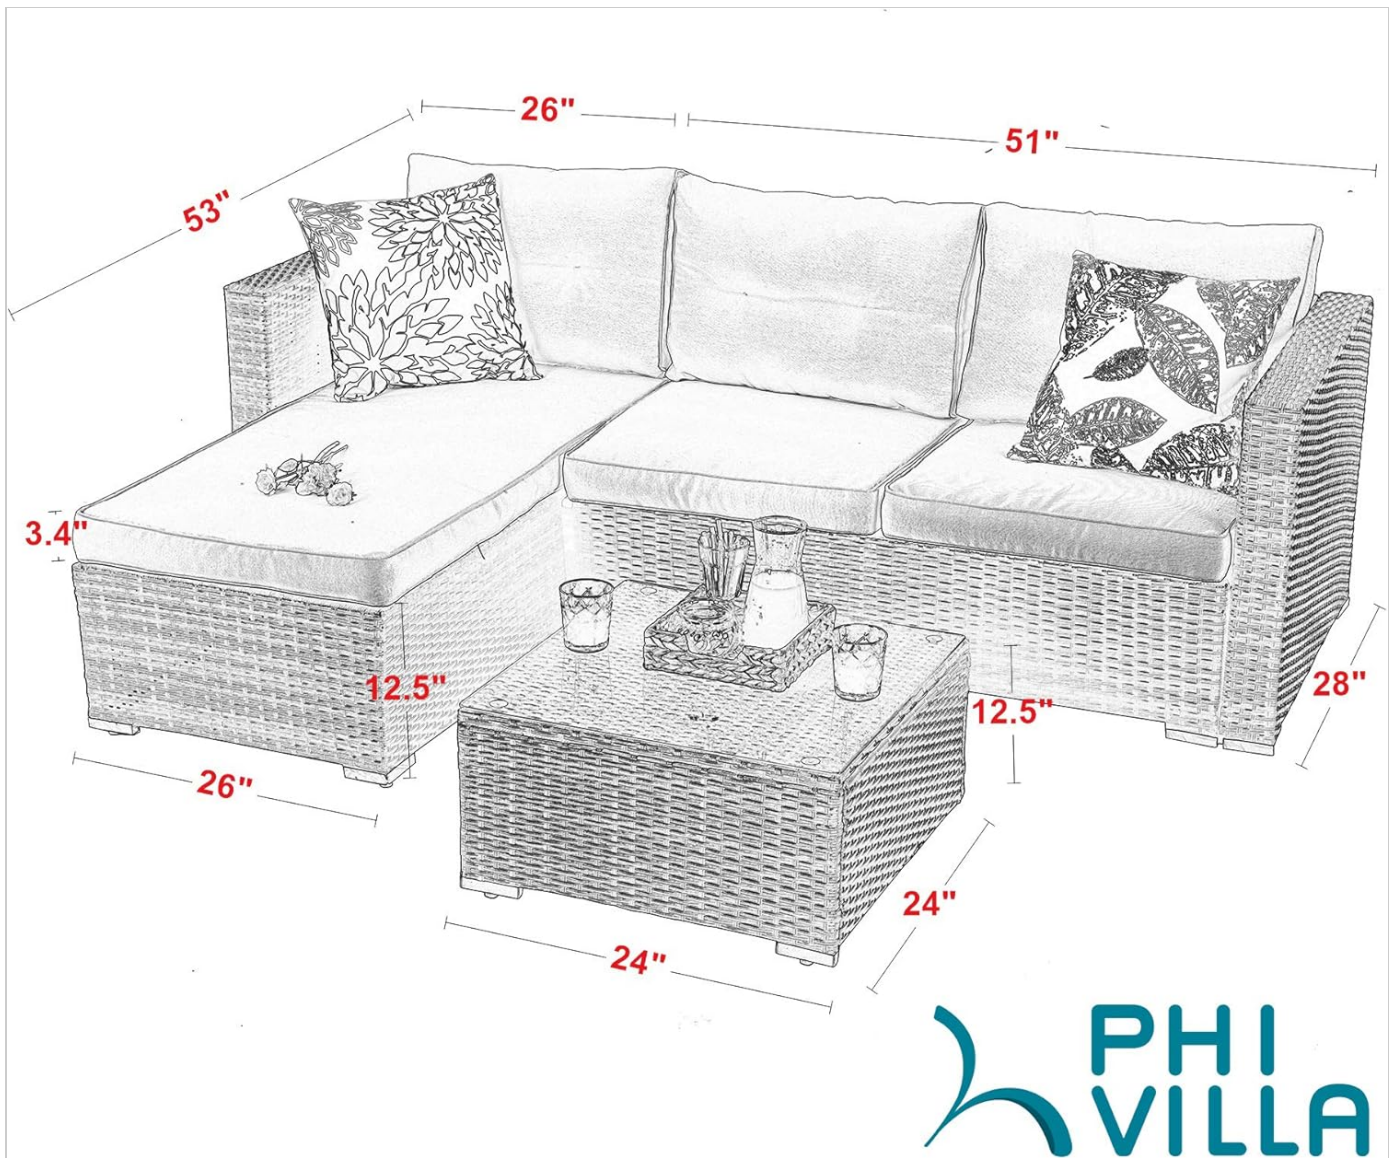

Image: A line drawing illustrating the dimensions of the sectional sofa and coffee table, including length, width, and height measurements.

OPERATING INSTRUCTIONS

The PHI VILLA Outdoor Patio Rattan Sectional Sofa is designed for versatile outdoor seating. The chaise lounge component can be positioned on either the left or right side of the main sofa to adapt to your space and preferences. Simply adjust its placement during assembly or by repositioning the sections as needed.