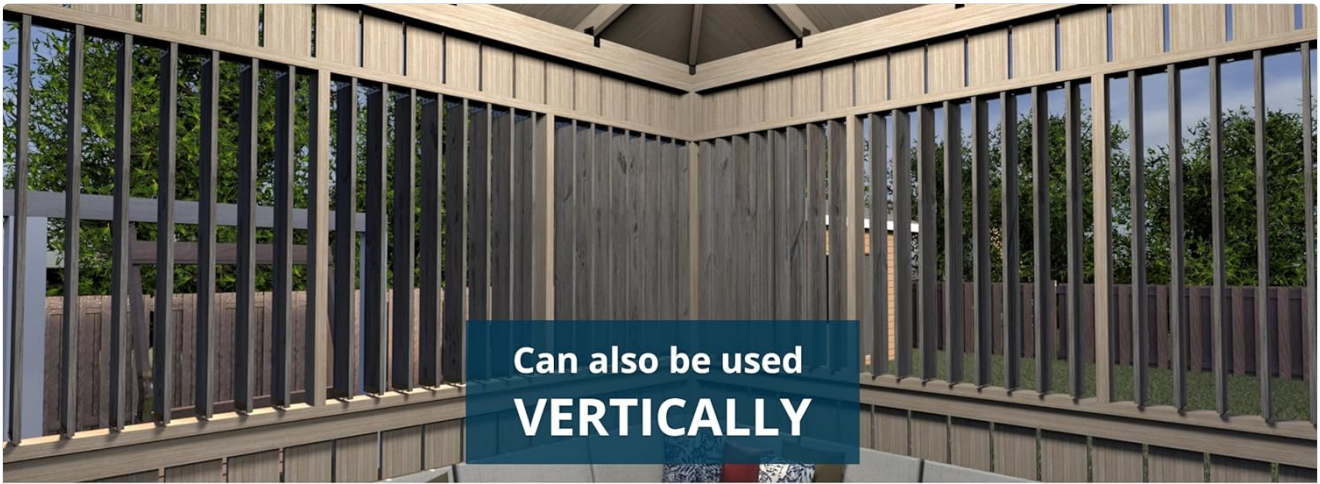

The kit includes durable stainless steel brackets and supports, allowing for the installation of horizontal or vertical sunblind slats. This enables users to easily control the amount of sunlight and wind entering their space, offering both privacy and comfort.

## 2. KEY FEATURES

- **Outdoor Comfort:** Provides adjustable shade and UV protection for a comfortable outdoor space.
- **Modern Design:** Features a sleek, minimalist aesthetic that enhances outdoor decor.
- **Easy Operation:** Fully adjustable system allows for easy control of sunlight and wind.
- **Strong & Durable:** Constructed from stainless steel for superior strength, durability, and rust resistance compared to plastic alternatives.
- **Versatile Installation:** Can be used horizontally or vertically on decks, pergolas, gazebos, and other outdoor structures.

Figure 2.1: Examples of the Pylex Sunblind System's versatility, demonstrating its use vertically and on various outdoor structures like decks, pergolas, and gazebos.

**MADE OF PREMIUM  
STAINLESS STEEL**

## 4. OPERATION

The Pylex Deck Sunblind System allows for easy adjustment of the louvers to control light, airflow, and privacy. Simply manipulate the louvers to your desired open or closed position. This flexibility enables you to adapt your outdoor space to changing weather conditions or privacy needs throughout the day.