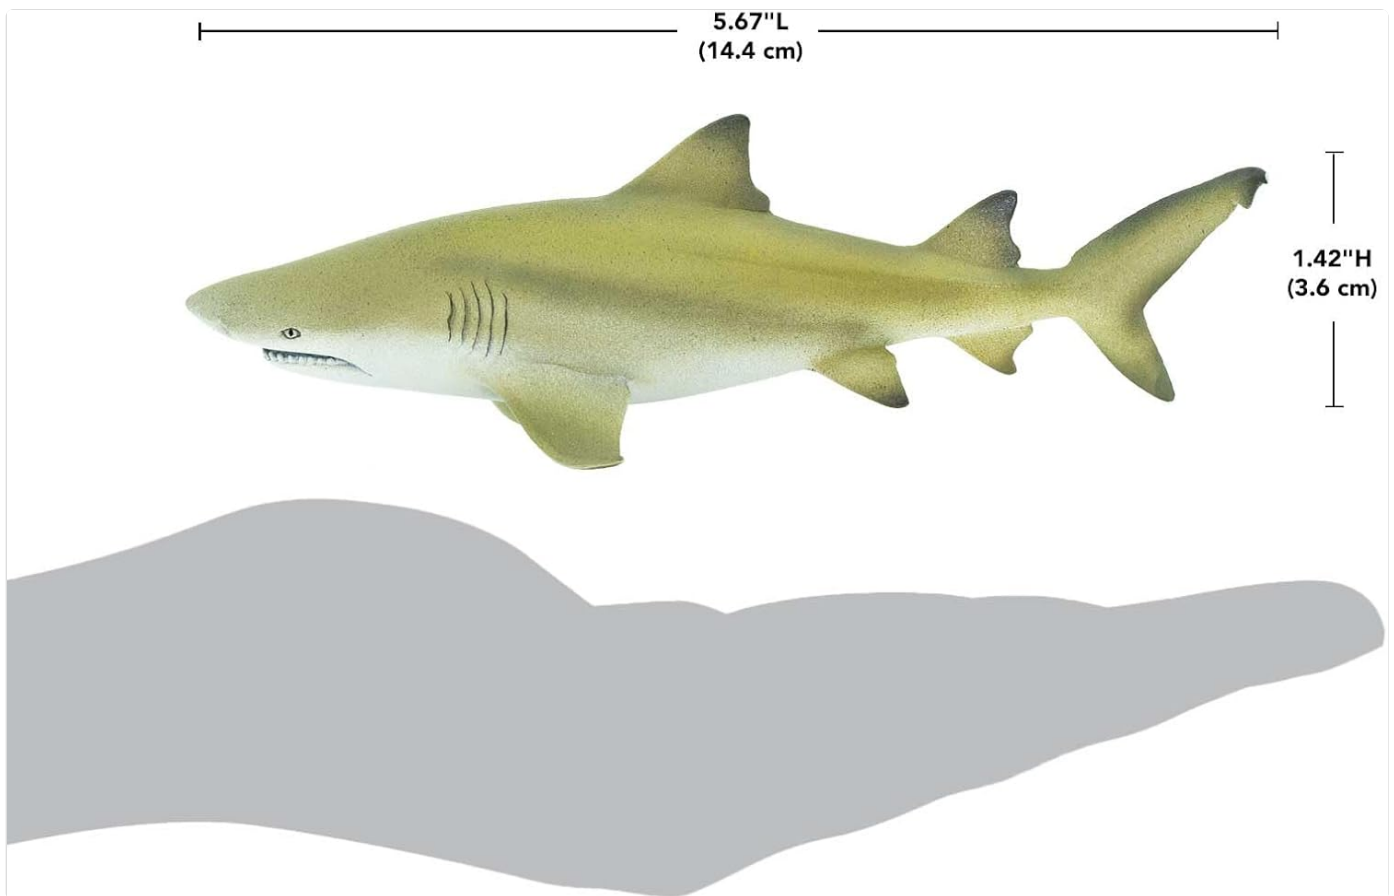

PRODUCT SPECIFICATIONS

Specification	Detail
Product Dimensions	9 x 3.4 x 3.4 cm (approx. 3.54 x 1.34 x 1.34 inches)
Weight	58.97 grams (approx. 2.08 ounces)
Manufacturer Recommended Age	3 years and up
Item Model Number	100097
Language	English
Assembly Required	No
Batteries Required	No
Batteries Included	No
Material Type	Plastic (100% Plastic composition)
Remote Control Included	No
Wireless Control Suitability	Educational play, nature exploration
Color	Dark Grey <i>(Note: Actual product color is a naturalistic yellowish-green, consistent with a Lemon Shark)</i>
ASIN	B0791B282S
Brand	Safari Ltd.
Animal Theme	Shark
Theme	Figurine
Doll Type	Miniature figure
Cartoon Character	Lemon Shark
Model Name	Lemon Shark

Figure 3: An image illustrating the dimensions of the Safari Ltd. Lemon Shark Miniature, showing its length of 5.67 inches (14.4 cm) and height of 1.42 inches (3.6 cm) relative to a human hand.

WARRANTY AND SUPPORT