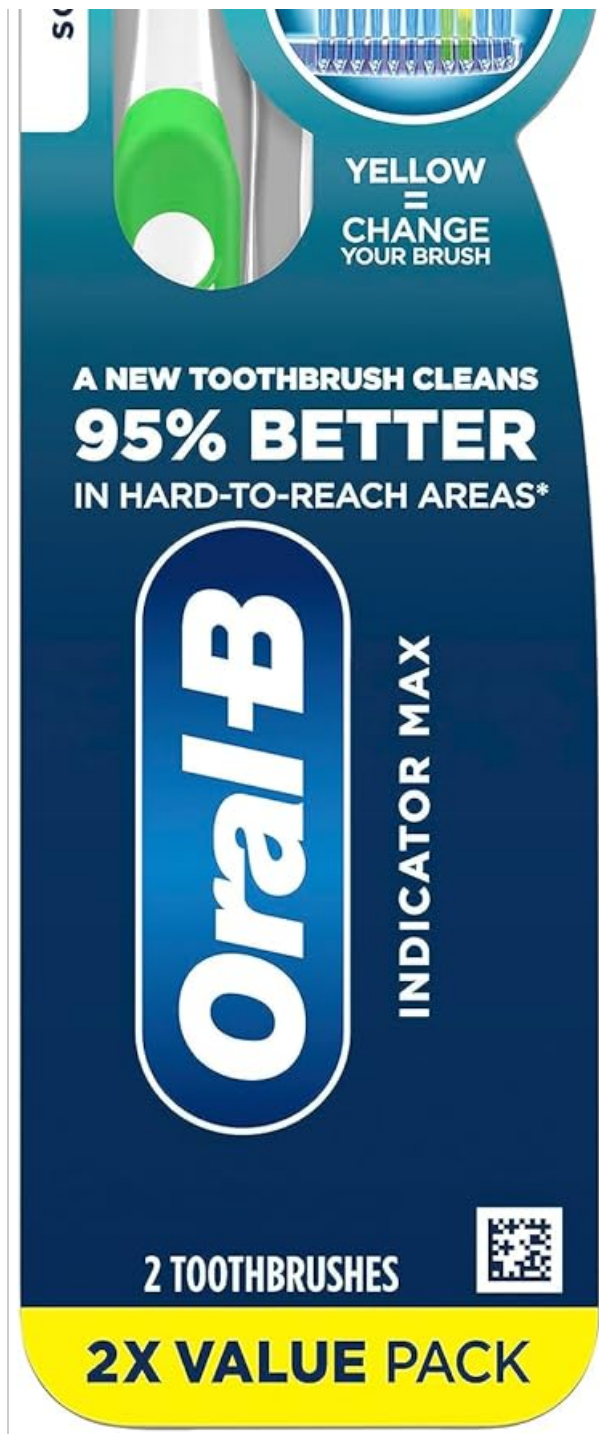

The Oral-B Indicator Contour Clean Manual Toothbrush is designed to effectively remove plaque and food particles from teeth, helping to prevent decay. Its unique bristles fade to indicate when a replacement is due, ensuring optimal cleaning performance.

Image 1.1: Packaging of the Oral-B Indicator Color Collection Soft Manual Toothbrush, showing two toothbrushes.

Key Features:

- **Indicator Bristles:** Blue bristles fade halfway to signal when it is time to replace your toothbrush, typically every 3 months.
- **Comfort Fit Bristles:** Bristles are curved to reach and clean between teeth effectively.
- **Gentle End-Rounded Bristles:** Specifically designed to be gentle on teeth and gums, providing a comfortable cleaning experience.