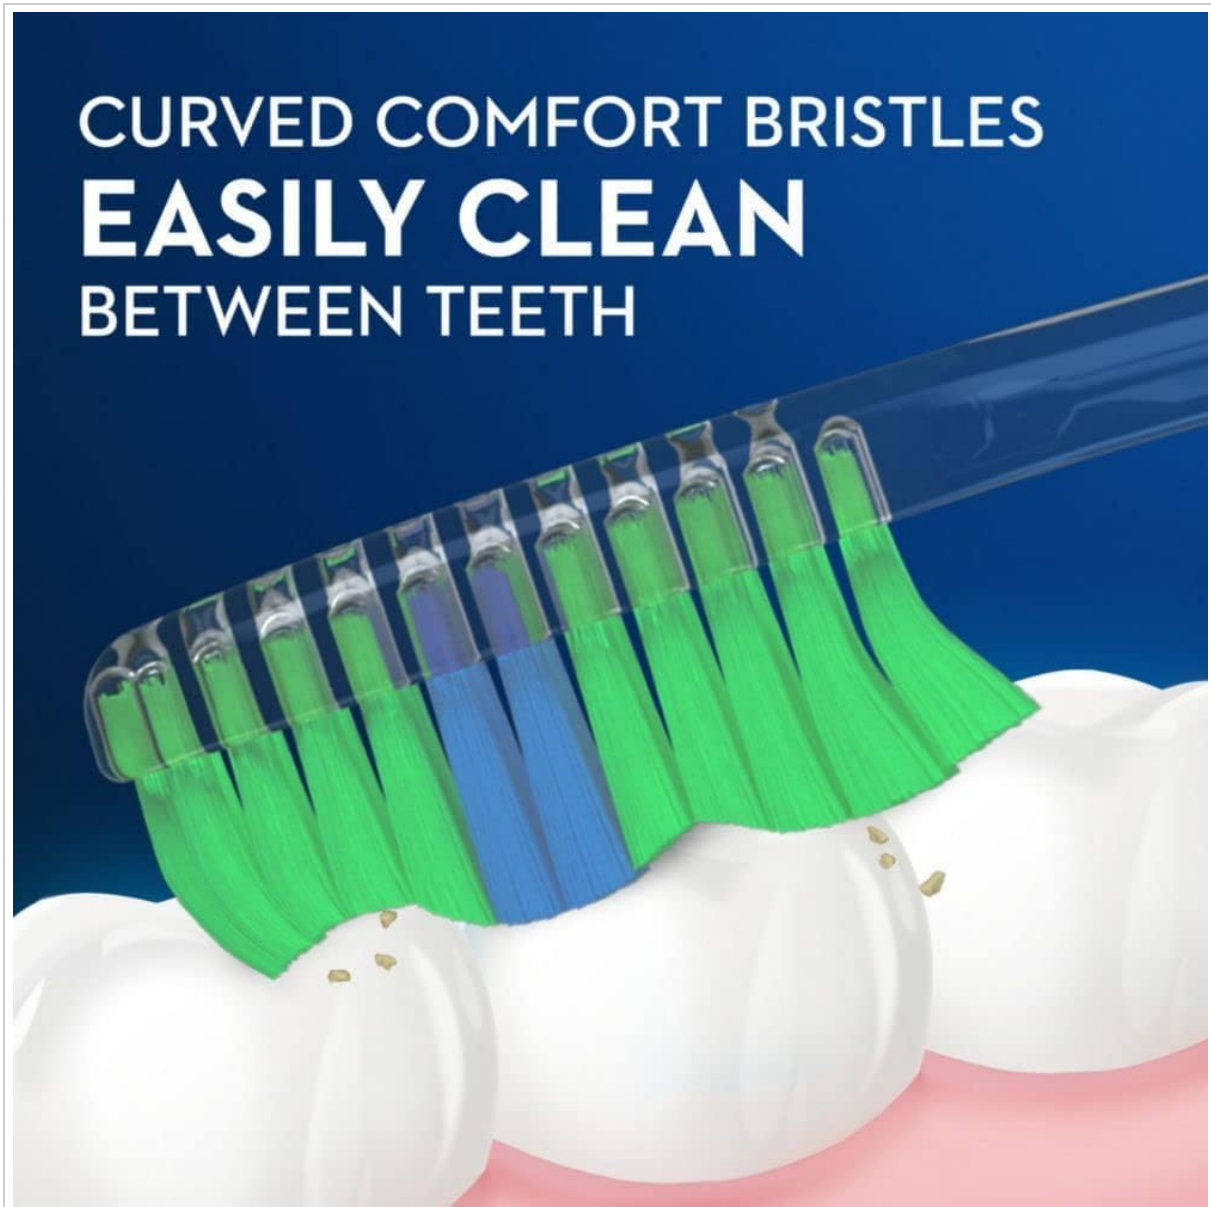

The Oral-B Indicator Contour Clean Manual Toothbrush is designed to effectively remove plaque and food particles from teeth, helping to prevent decay. Its unique bristles fade to indicate when a replacement is due, ensuring optimal cleaning performance.

Image 1.1: Packaging of the Oral-B Indicator Color Collection Soft Manual Toothbrush, showing two toothbrushes.

Key Features:

- **Indicator Bristles:** Blue bristles fade halfway to signal when it is time to replace your toothbrush, typically every 3 months.
- **Comfort Fit Bristles:** Bristles are curved to reach and clean between teeth effectively.
- **Gentle End-Rounded Bristles:** Specifically designed to be gentle on teeth and gums, providing a comfortable cleaning experience.

Image 2.1: Illustration demonstrating how the curved comfort bristles are designed to clean effectively between teeth.

Image 2.2: Detailed view of the polished end-rounded bristles, designed for a gentle yet effective clean.

The blue Indicator bristles on your Oral-B toothbrush will fade halfway down over approximately three months of regular use. When the blue color has faded to this extent, it signifies that the brush head is worn and should be replaced to ensure continued cleaning efficacy.