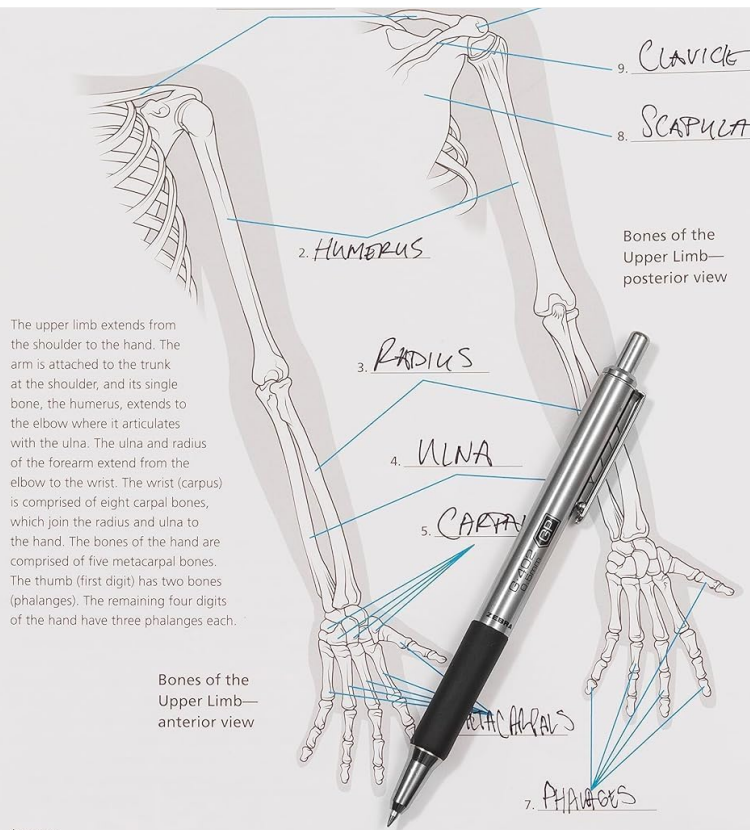

ailed line draw
body parts ma
luable hands-c
ents. More tha
plemented by
trate the range
anized into the

Overview of t
Cells and Tiss
Integumentar
Skeletal Syste
Articulations
Muscular Syste
Nervous Syste
Special Sense
Lymphatic Syste
Circulatory Syste
Respiratory Syste
Digestive Syste
Urinary Syste
Endocrine Syste
Reproductive
Human Devel

color acetate o

Skeletal Syste
Muscular Syste
Nervous Syste
Lymphatic Syste
Major Arterie
Major Veins
Respiratory Syste
Digestive Syste