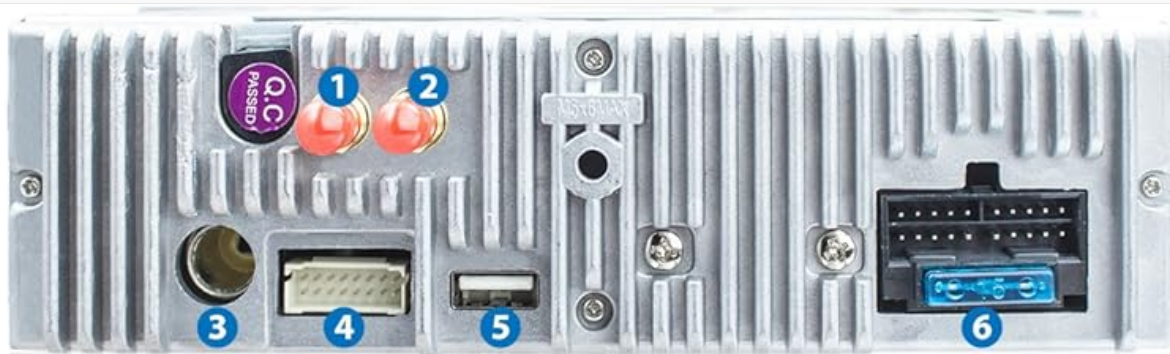

Physical Installation and Dimensions

Install the unit into a standard 1DIN car radio slot. Use the provided mounting frame and release keys for secure installation. Ensure adequate space for the unit and its connections.

1. 1 - GPS-Antennenanschluss
2. 2 - DAB+ Antennenanschluss
3. 3 - Radioantennenanschluss
4. 4 - Anschluss für Kabelbaum
5. 5 - USB-Anschluss
6. 6 - ISO-Kabel-Anschluss
7. 7 - Audio-Eingänge (2x Cinch)
8. 8 - Audio-Ausgänge (4x Cinch)
9. 9 - Video-Ausgang (1x Cinch)
10. 10 - Rückfahrkamera-Anschluss
11. 11 - Video-Eingang
12. 12 - Subwoofer-Ausgang