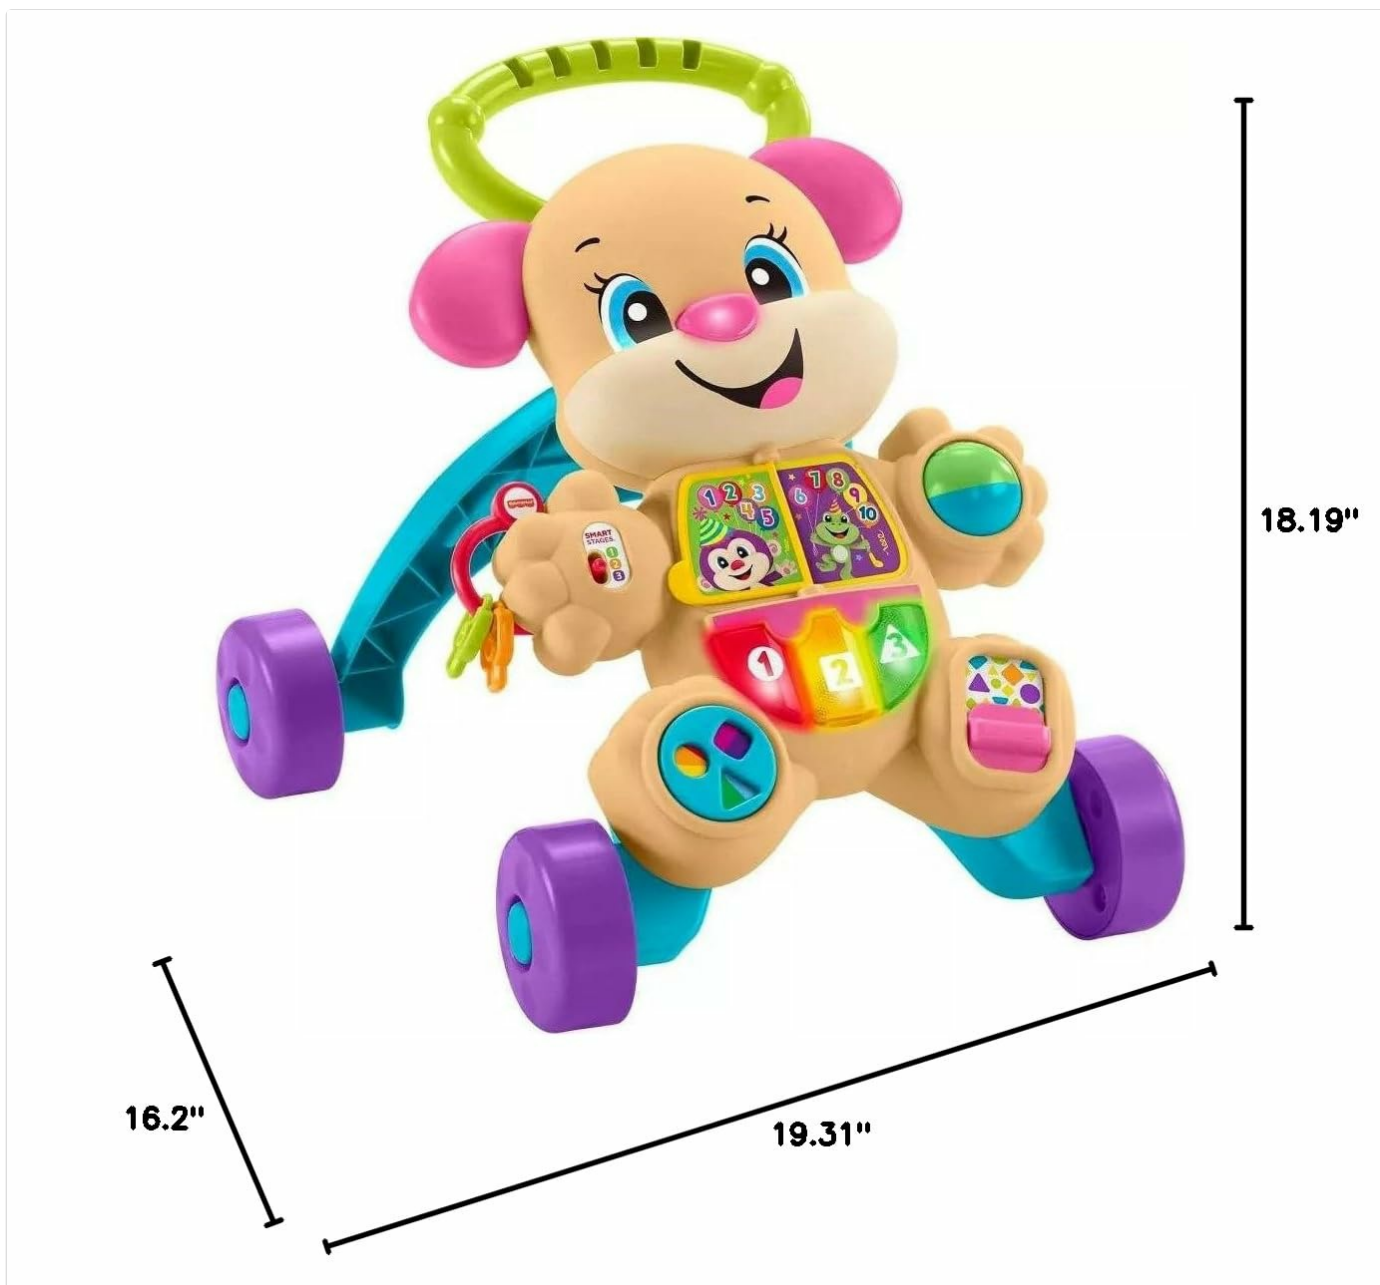

INTRODUCTION

The Fisher-Price Laugh & Learn Smart Stages Sis Walker is designed to support your child's development from sitting play to their first steps. This interactive toy features educational music, lights, and activities to engage infants aged 6 months to 3 years. It offers two modes of play: sit & play and stand & walk, with Smart Stages technology that adapts learning content as your child grows.

WHAT'S INCLUDED

- 1 Fisher-Price Laugh & Learn Smart Stages Sis Walker unit

SETUP

1. Assembly

Adult assembly is required. Follow the diagrams carefully to connect the handle and wheels to the main body of the walker. Ensure all connections click into place securely.

The Sis Walker features Smart Stages technology with three levels of learning content. A switch on the side of the walker allows you to select the appropriate stage for your child's development:

- **Level 1 - Explore (6+ Months):** Introduces first words and sounds to spark curiosity.
- **Level 2 - Encourage (12+ Months):** Prompts baby through questions and simple directions.
- **Level 3 - Pretend (18+ Months):** Engages baby in imaginative play and early role-playing.