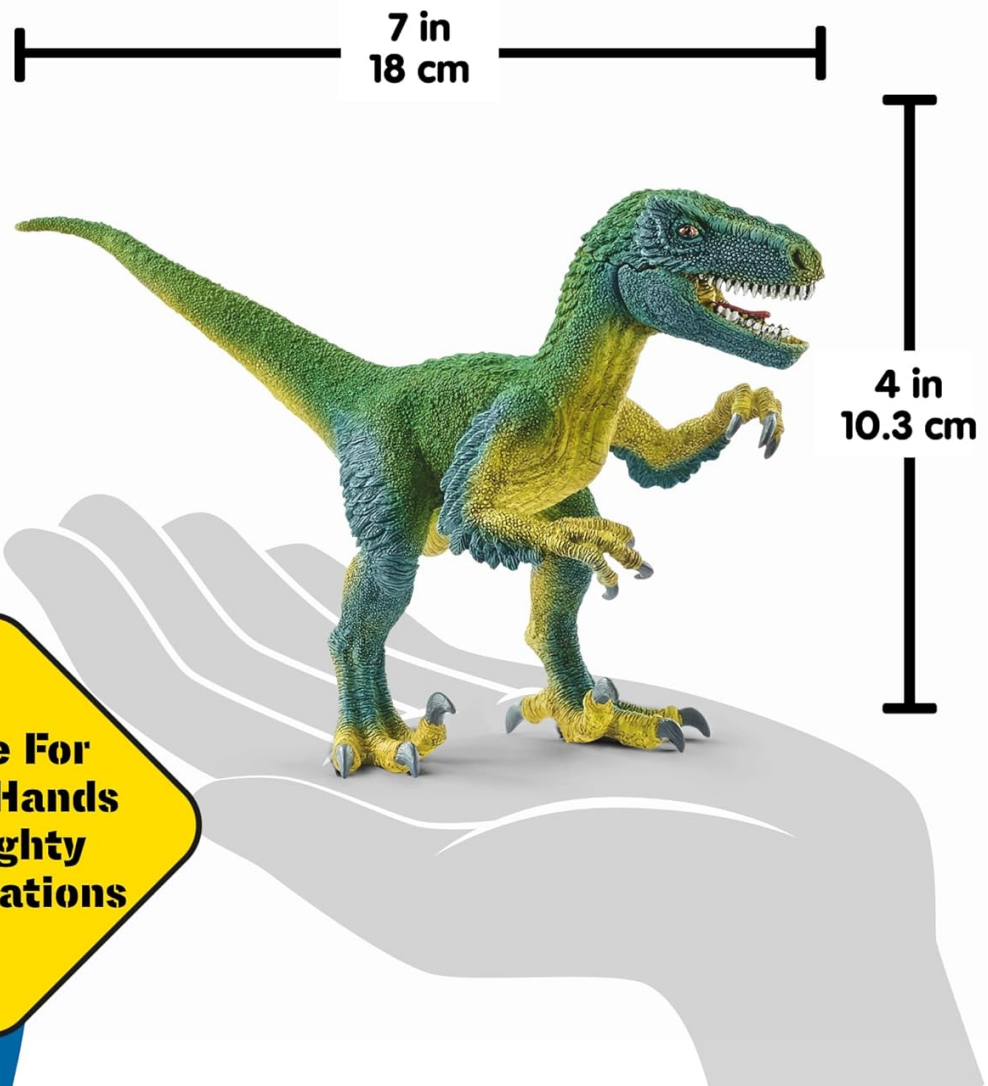

14585

**Made For
Little Hands
& Mighty
Imaginations**

Image: Visual representation of the Velociraptor figurine's dimensions.

7. WARRANTY & SUPPORT

7.1 Manufacturer Warranty

This product comes with **No Warranty** from the manufacturer, Schleich.

7.2 Customer Support

For additional information or inquiries, please visit the official Schleich store:

Visit the Schleich Store on Amazon

7.3 Official Brand Video: Schleich: Where Stories Begin

Your browser does not support the video tag.

Video: A general brand video from Schleich, highlighting the imaginative play experience with their products.