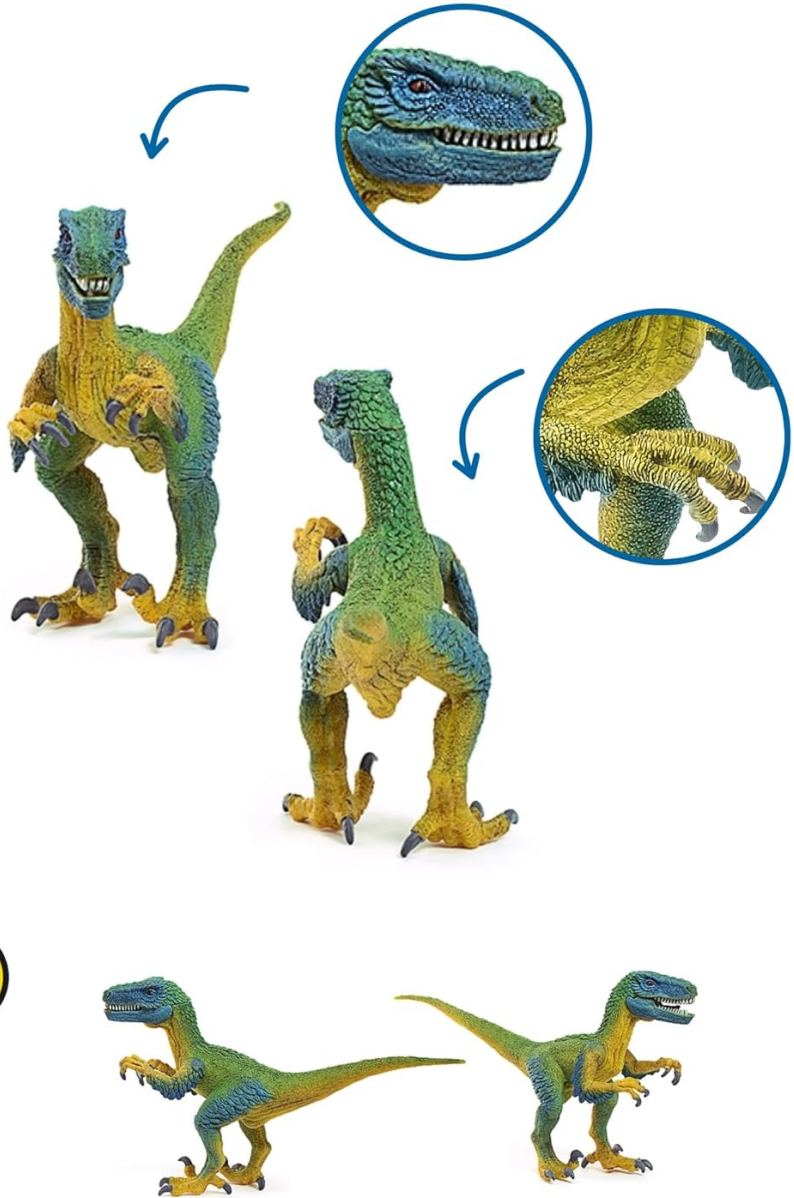

Authentic design

**Prehistoric
Adventures
Ahead!**

Image: Close-up view highlighting the realistic details, movable jaw, and authentic design of the Velociraptor figurine.

3. OPERATING INSTRUCTIONS

The Velociraptor figurine is designed for interactive and imaginative play. Its primary feature is a movable jaw.

3.1 Movable Jaw

- Gently open and close the Velociraptor's jaw to simulate roaring or biting actions.
- Avoid excessive force to prevent damage to the mechanism.

3.2 Imaginative Play

Encourage children to create their own prehistoric adventures. The figurine's realistic details, including menacing claws and feathers, inspire creative storytelling.

Feature	Detail
Brand Name	Schleich
Model Name	Velociraptor
Model Number	14585
Item Type Name	Animal Toy
Character	Velociraptor
Animal Theme	Dinosaur
Theme	Figurine
Color	Multi
Material Type	Plastic
Item Dimensions L x W x H	7.1"L x 7.1"W x 4.1"H (7.09 x 2.48 x 4.06 inches)
Item Weight	0.05 Kilograms
Number of Pieces	1
Manufacturer Minimum Age (MONTHS)	48.0
Manufacturer Maximum Age (MONTHS)	144.0
Is Assembly Required	No
Operation Mode	Manual
Power Source	Manual
Included Components	1 figurine