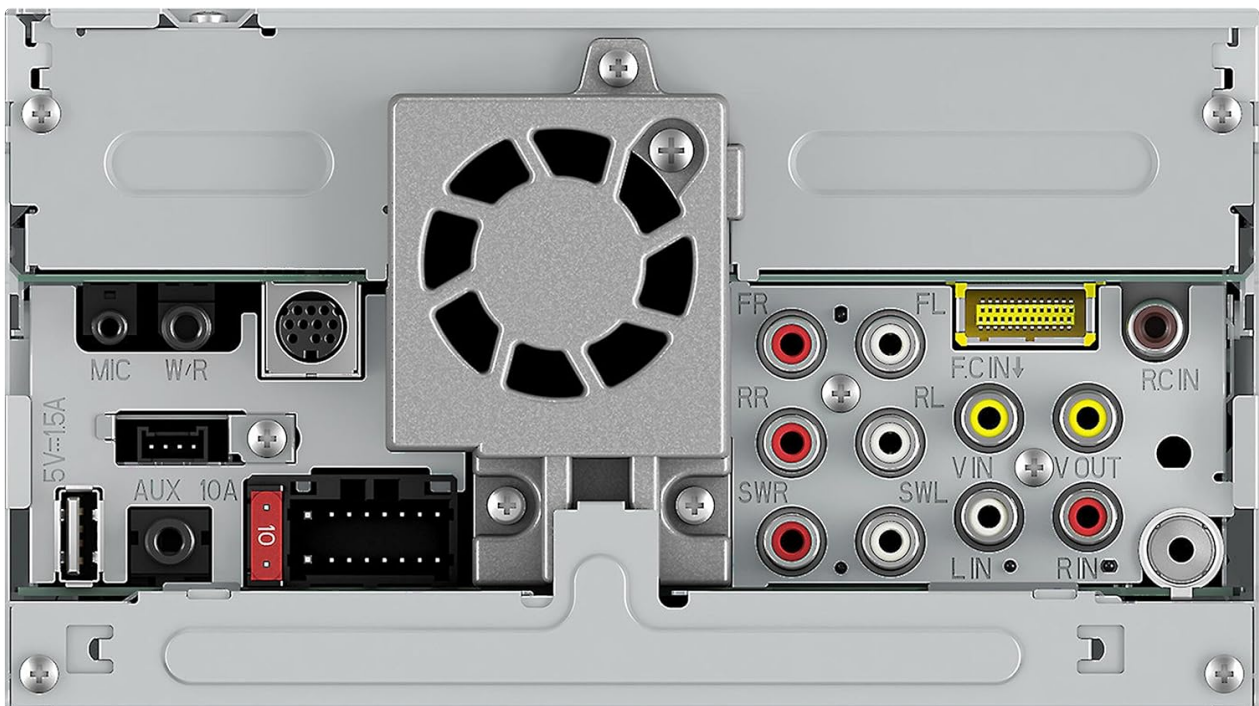

Image: All components of the Pioneer AVH-1300NEX package, including the receiver, wiring, and documentation.

Product Overview

Front Panel

The front panel features a 6.2-inch WVGA touchscreen display for intuitive control and media viewing. Essential physical buttons are located on the left side for quick access to common functions.

Image: Front view of the Pioneer AVH-1300NEX receiver, highlighting the 6.2-inch touchscreen and side controls.

Rear Panel Connections

The rear panel provides various input and output connections for integrating the receiver into your vehicle's audio system and connecting external devices.

Image: Rear view of the Pioneer AVH-1300NEX, displaying the various wiring harnesses, RCA outputs, and antenna input.

Dimensions

The unit has a double-DIN chassis size. Refer to the diagram for detailed measurements to ensure proper fitment in your vehicle's dashboard.