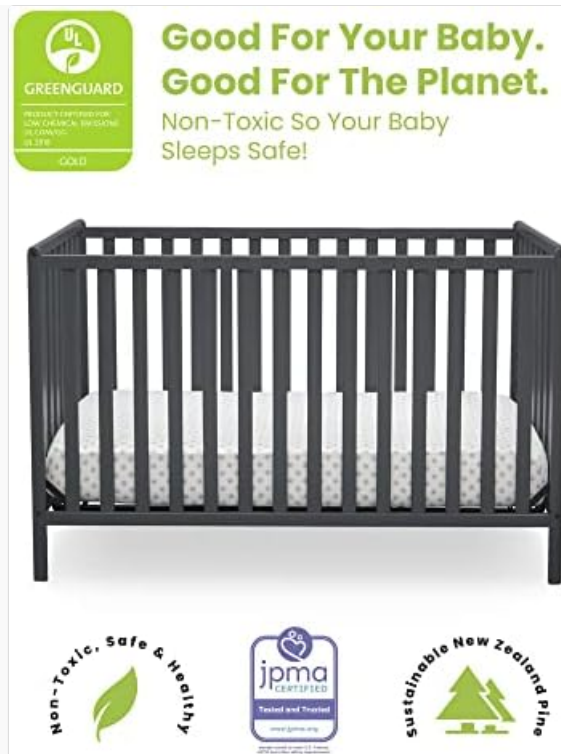

# Delta Children Heartland 4-in-1 Convertible Crib Instruction Manual

Model: 555140-029

- **Certifications:** This crib is JPMA certified and meets or exceeds all safety standards set by the CPSC & ASTM. It is tested for lead and other toxic elements. The crib is Greenguard Gold Certified for low chemical emissions.
- **Maximum Weight and Height:** Do not use this crib for a child who can climb out or who is taller than 35 inches (89 cm) or weighs more than 50 pounds (22.7 kg).
- **Mattress:** Use only a mattress that is at least 27 1/4 inches (69 cm) by 51 5/8 inches (131 cm) with a thickness not exceeding 6 inches (15 cm).
- **Suffocation Hazard:** Infants can suffocate on soft bedding. Never add a pillow, comforter, or extra padding.
- **Strangulation Hazard:** Strings and cords can cause strangulation. Keep cords away from the crib.
- **Regular Checks:** Periodically check the crib for damaged hardware, loose joints, missing parts, or sharp edges. Do not use the crib if any parts are missing or broken.

Image 1.1: This crib is certified by Greenguard Gold and JPMA, ensuring it meets strict standards for low chemical emissions and overall safety.

## 2. PRODUCT OVERVIEW

The Delta Children Heartland 4-in-1 Convertible Crib is designed to adapt to your child's growth, transitioning from a crib to a toddler bed, daybed, and full-size bed. Its sturdy wood construction and classic design make it a versatile addition to any nursery.