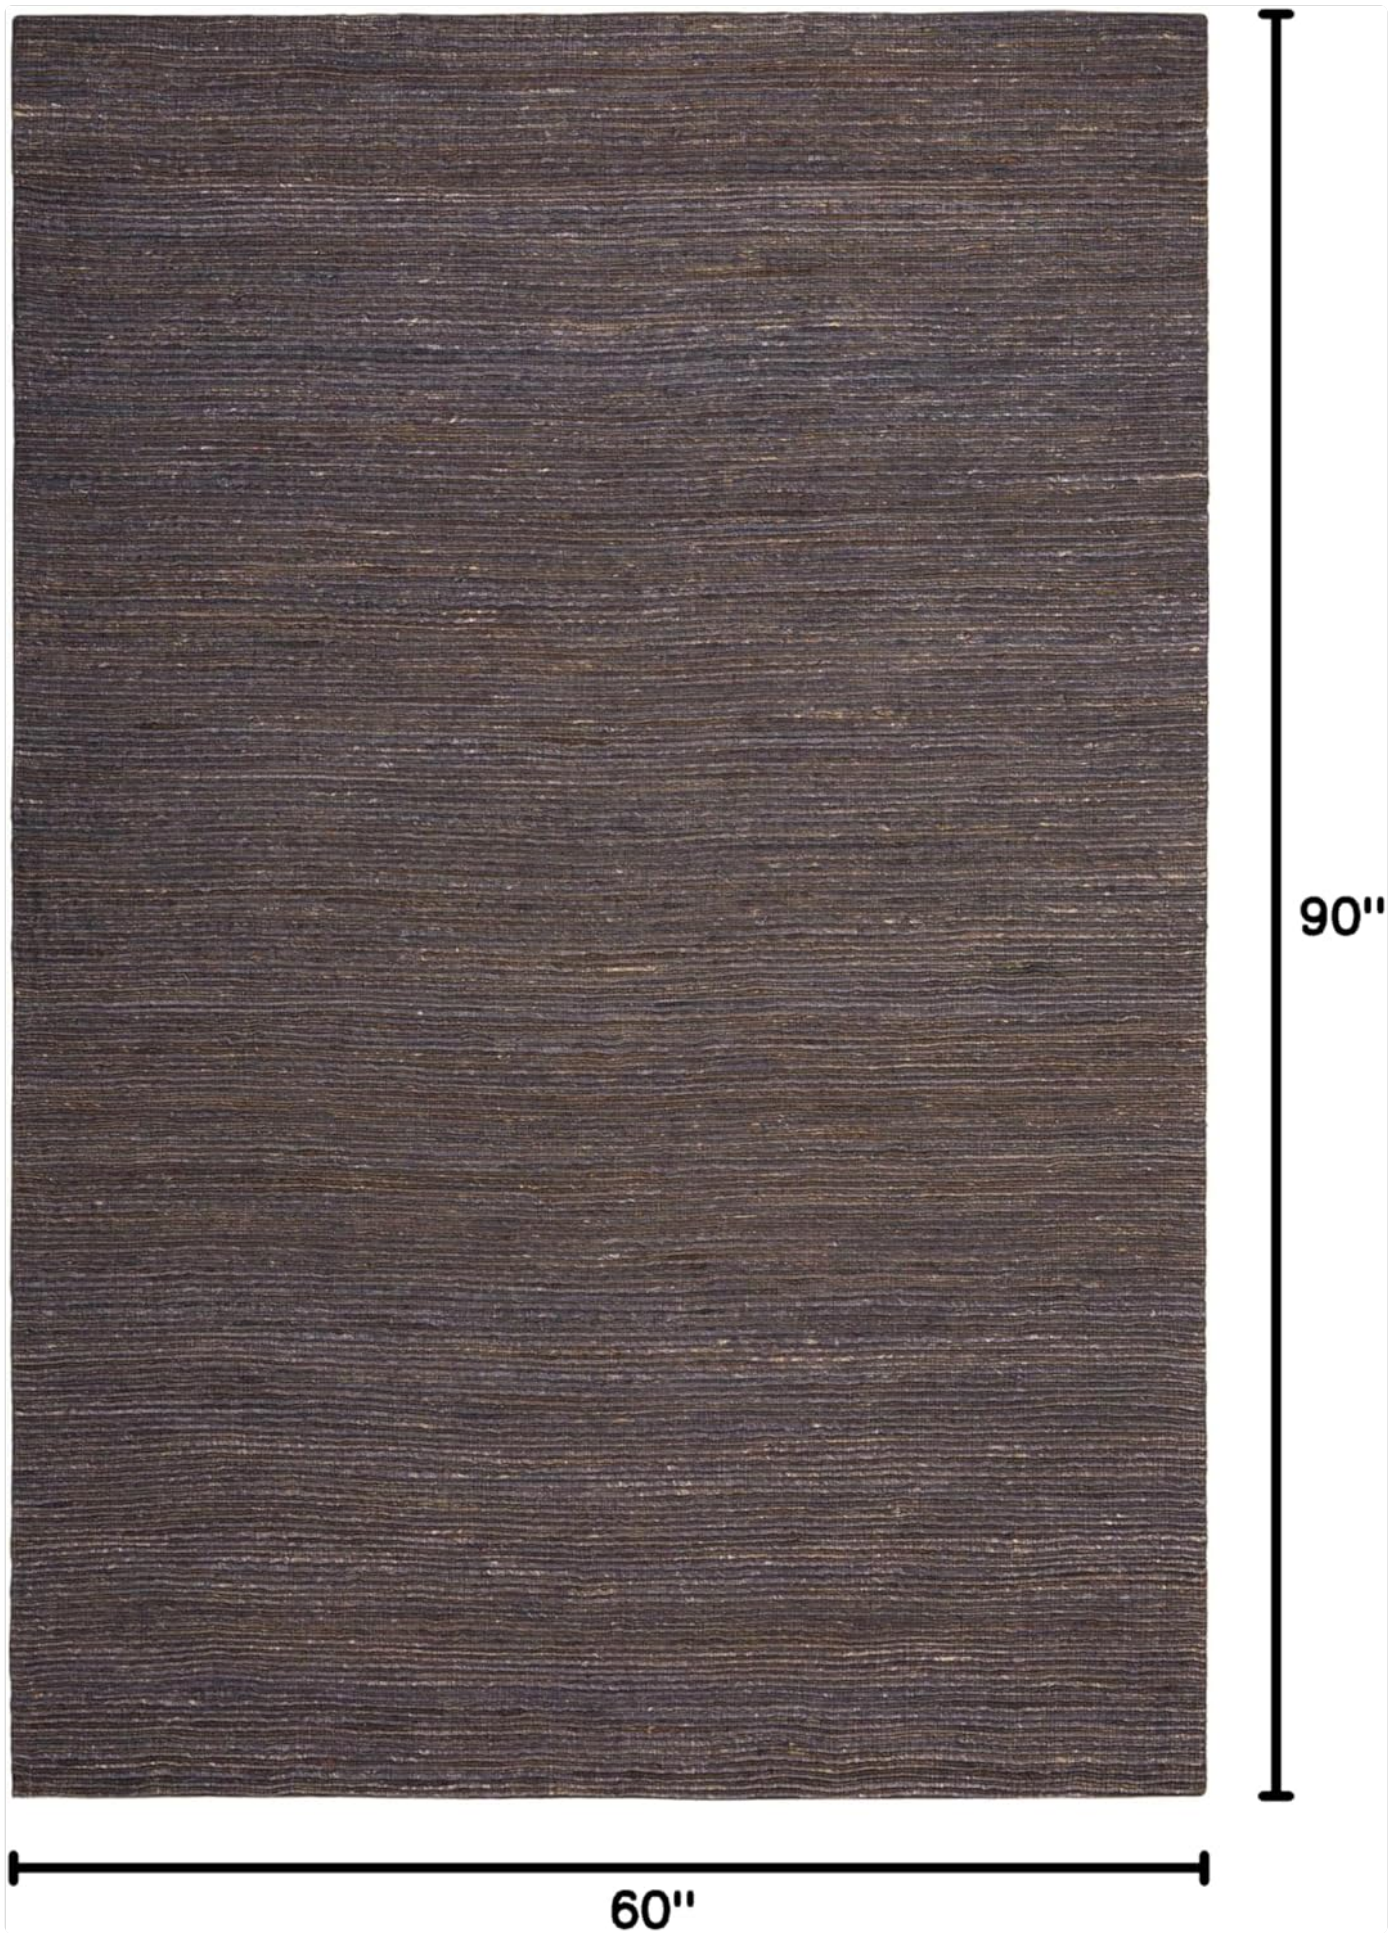

Image: A close-up view of the rug's texture as it is being unrolled or folded, illustrating its flexible nature.

OPERATING (DAILY USE)

- **Foot Traffic:** This rug is suitable for areas with moderate foot traffic, such as hallways, as indicated by its "Hallway" room type suitability.
- **Furniture Placement:** When placing furniture on the rug, use furniture pads under legs to prevent indentations and wear. Rotate the rug periodically to ensure even wear, especially in high-traffic areas.
- **Sunlight Exposure:** Avoid prolonged direct sunlight exposure to prevent fading of the rug's color.